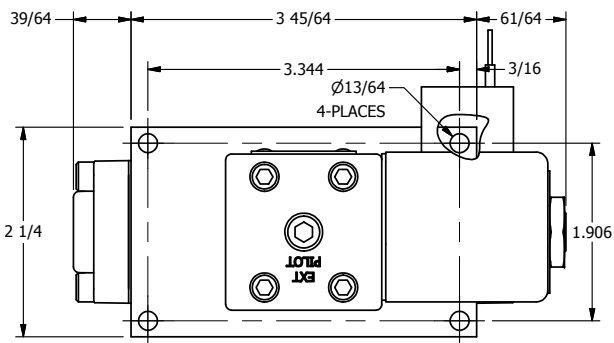

4

3

2

1

**AAA**  
PRODUCTS  
INTERNATIONAL

**AAA PRODUCTS INTERNATIONAL**  
7114 Harry Hines Blvd  
Dallas, TX 75235

TITLE: 1/4" SIDE PORT, SNGL SOL, 2 POS,  
FRICTION POS, PILOT RTRN,  
CLASSIC SOL

DRAWING NO.:  
DIM\_SR2