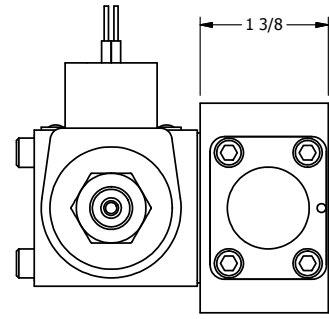

4

3

2

1

**AAA**  
PRODUCTS  
INTERNATIONAL

**AAA PRODUCTS INTERNATIONAL**  
7114 Harry Hines Blvd  
Dallas, TX 75235

TITLE: 1/4" SIDE PORT, SNGL SOL, 2 POS,  
FRICTION POS, PILOT RTRN,  
CLASSIC SOL

DRAWING NO.:  
DIM\_SR2