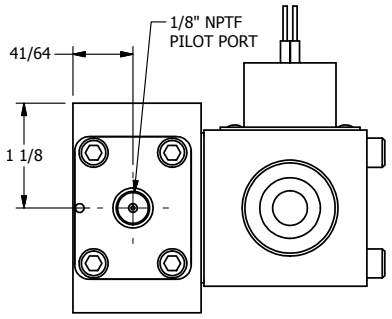

4

3

2

1

**AAA**  
PRODUCTS  
INTERNATIONAL

**AAA PRODUCTS INTERNATIONAL**  
7114 Harry Hines Blvd  
Dallas, TX 75235

TITLE: 1/4" SIDE PORT, SNGL SOL, 2 POS,  
FRICTION POS, PILOT RTRN,  
CLASSIC SOL

DRAWING NO.:  
DIM\_SR2