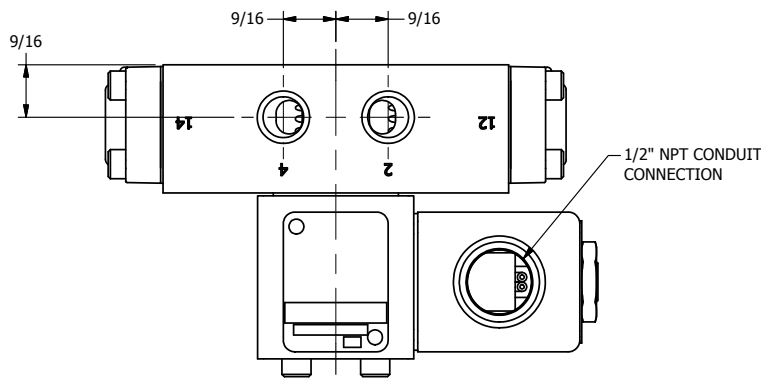

4

3

2

1

**AAA**  
PRODUCTS  
INTERNATIONAL

**AAA PRODUCTS INTERNATIONAL**  
7114 Harry Hines Blvd  
Dallas, TX 75235

TITLE: 1/4" SIDE PORT, SNGL SOL, 2 POS,  
FRICTION POS, PILOT RTRN,  
CLASSIC SOL

DRAWING NO.:  
DIM\_SR2