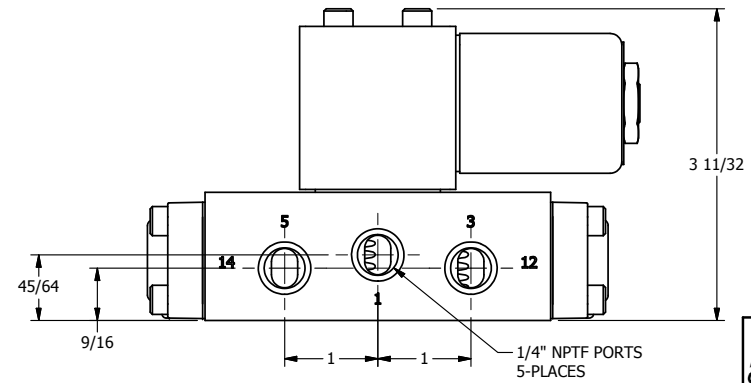

4

3

2

1

**AAA**  
PRODUCTS  
INTERNATIONAL

**AAA PRODUCTS INTERNATIONAL**  
7114 Harry Hines Blvd  
Dallas, TX 75235

TITLE: 1/4" SIDE PORT, SNGL SOL, 2 POS,  
FRICTION POS, PILOT RTRN,  
CLASSIC SOL

DRAWING NO.:  
DIM\_SR2