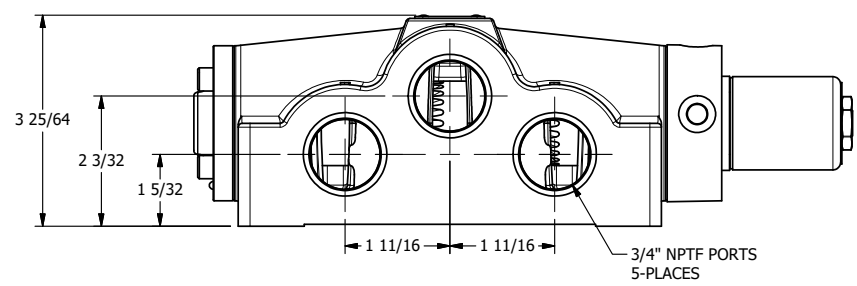

4

3

2

1

AAA
PRODUCTS
INTERNATIONAL

**AAA PRODUCTS
INTERNATIONAL**
7114 Harry Hines Blvd
Dallas, TX 75235

TITLE: 1" SIDE PORT, SNGL SOL, 2 POS,
SPRING RTRN, CLASSIC SOL,
HIGH PSI SOL

DRAWING NO.:
DIM_S08V