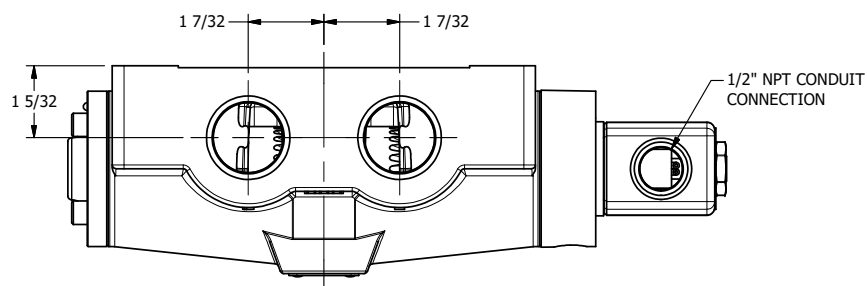

4

3

2

1

AAA
PRODUCTS
INTERNATIONAL

**AAA PRODUCTS
INTERNATIONAL**
7114 Harry Hines Blvd
Dallas, TX 75235

TITLE: 1" SIDE PORT, SNGL SOL, 2 POS,
SPRING RTRN, CLASSIC SOL,
HIGH PSI SOL

DRAWING NO.:
DIM_S08V