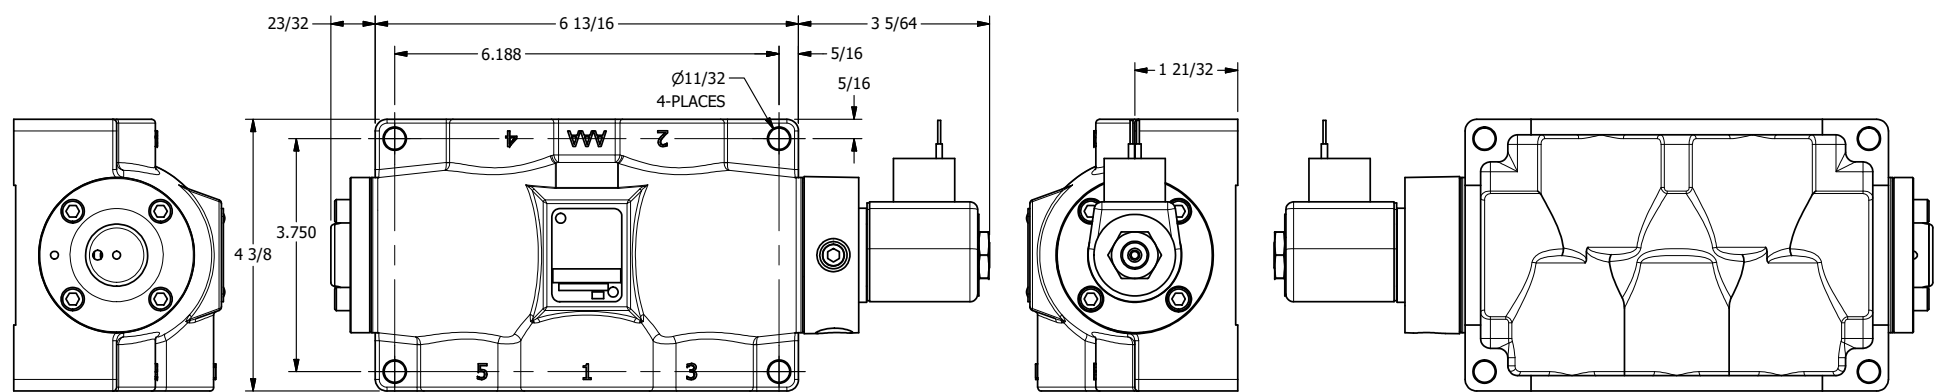

4

3

2

1

AAA
PRODUCTS
INTERNATIONAL

**AAA PRODUCTS
INTERNATIONAL**
7114 Harry Hines Blvd
Dallas, TX 75235

TITLE: 1" SIDE PORT, SNGL SOL, 2 POS,
SPRING RTRN, CLASSIC SOL,
HIGH PSI SOL

DRAWING NO.:
DIM_S08V