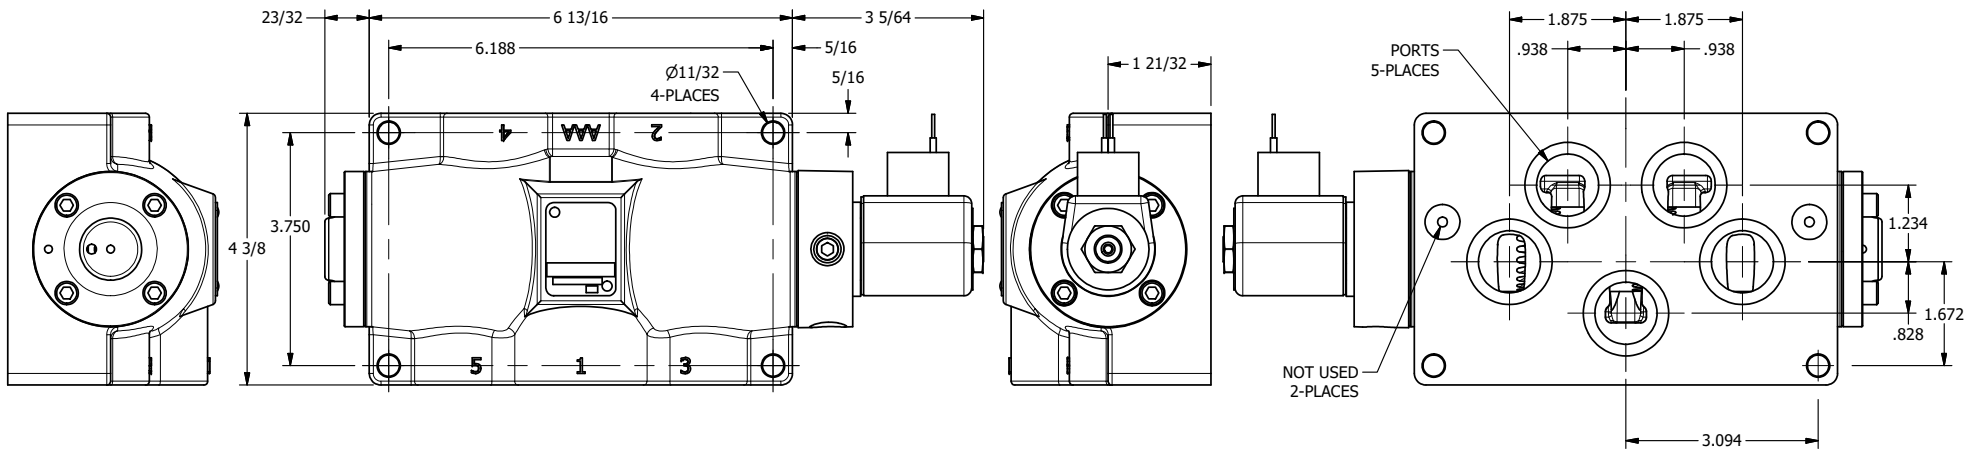

4

3

2

1

**AAA**  
PRODUCTS  
INTERNATIONAL

**AAA PRODUCTS  
INTERNATIONAL**  
7114 Harry Hines Blvd  
Dallas, TX 75235

TITLE: 1" SUBPLATE, SNGL SOL, 2 POS,  
SPRING RTRN, CLASSIC SOL,  
HIGH PSI SOL

DRAWING NO.:  
DIM\_SO8PV