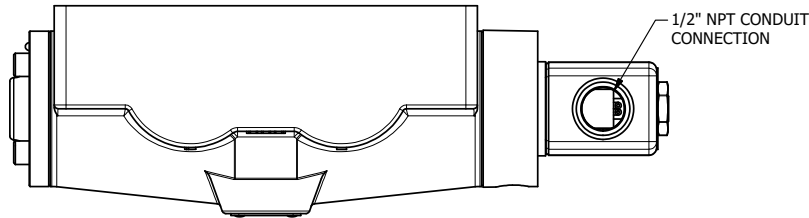

4

3

2

1

**AAA**  
PRODUCTS  
INTERNATIONAL

**AAA PRODUCTS  
INTERNATIONAL**  
7114 Harry Hines Blvd  
Dallas, TX 75235

TITLE: 1" SUBPLATE, SNGL SOL, 2 POS,  
SPRING RTRN, CLASSIC SOL,  
HIGH PSI SOL

DRAWING NO.:  
DIM\_SO8PV