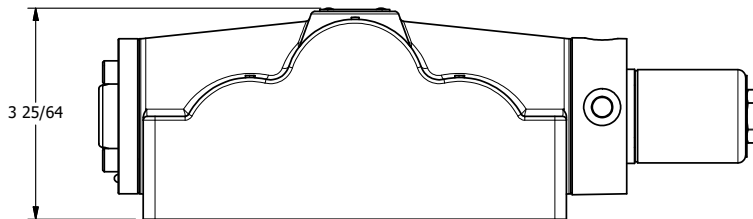

4

3

2

1

**AAA**  
PRODUCTS  
INTERNATIONAL

**AAA PRODUCTS  
INTERNATIONAL**  
7114 Harry Hines Blvd  
Dallas, TX 75235

TITLE: 1" SUBPLATE, SNGL SOL, 2 POS,  
SPRING RTRN, CLASSIC SOL,  
HIGH PSI SOL

DRAWING NO.:  
DIM\_SO8PV