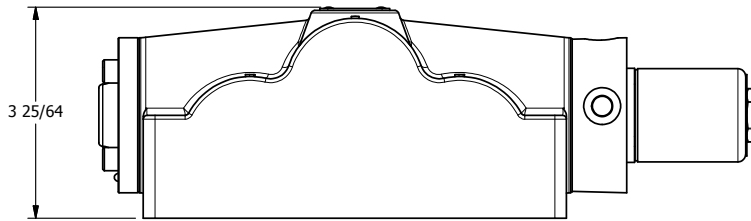

4

3

2

1

**AAA**  
PRODUCTS  
INTERNATIONAL

**AAA PRODUCTS  
INTERNATIONAL**  
7114 Harry Hines Blvd  
Dallas, TX 75235

TITLE: 1" SUBPLATE, SNGL SOL, 2 POS,  
SPRING RTRN, CLASSIC SOL,  
1/8" NPTF SOL VENT

DRAWING NO.:  
DIM\_SO8PT