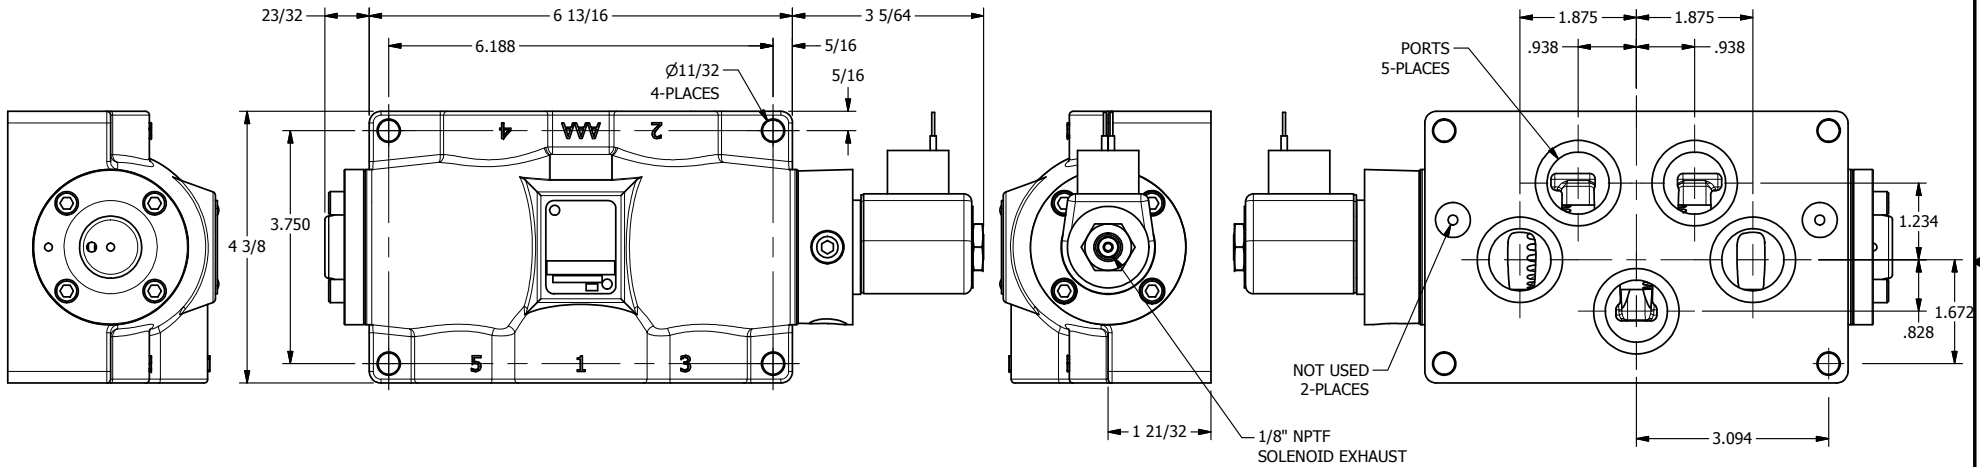

4

3

2

1

**AAA**  
PRODUCTS  
INTERNATIONAL

**AAA PRODUCTS  
INTERNATIONAL**  
7114 Harry Hines Blvd  
Dallas, TX 75235

TITLE: 1" SUBPLATE, SNGL SOL, 2 POS,  
SPRING RTRN, CLASSIC SOL,  
1/8" NPTF SOL VENT

DRAWING NO.:  
DIM\_SO8PT