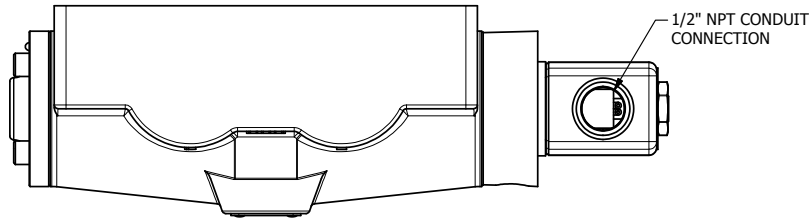

4

3

2

1

**AAA**  
PRODUCTS  
INTERNATIONAL

**AAA PRODUCTS  
INTERNATIONAL**  
7114 Harry Hines Blvd  
Dallas, TX 75235

TITLE: 1" SUBPLATE, SNGL SOL, 2 POS,  
SPRING RTRN, CLASSIC SOL,  
1/8" NPTF SOL VENT

DRAWING NO.:  
DIM\_SO8PT