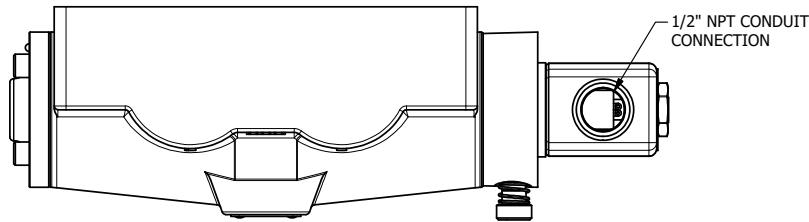

4

3

2

1

**AAA**  
PRODUCTS  
INTERNATIONAL

**AAA PRODUCTS  
INTERNATIONAL**  
7114 Harry Hines Blvd  
Dallas, TX 75235

TITLE: 1" SUBPLATE, SNGL SOL, 2 POS,  
SPRING RTRN, CLASSIC SOL,  
LCKNG OVRD, EXT PILOT

DRAWING NO.:  
DIM\_SO8POZ

THE INFORMATION CONTAINED WITHIN THIS DOCUMENT IS PROPRIETARY TO AAA PRODUCTS AND MAY NOT BE DISCLOSED WITHOUT PRIOR WRITTEN CONSENT

4

3

2

1

B

B