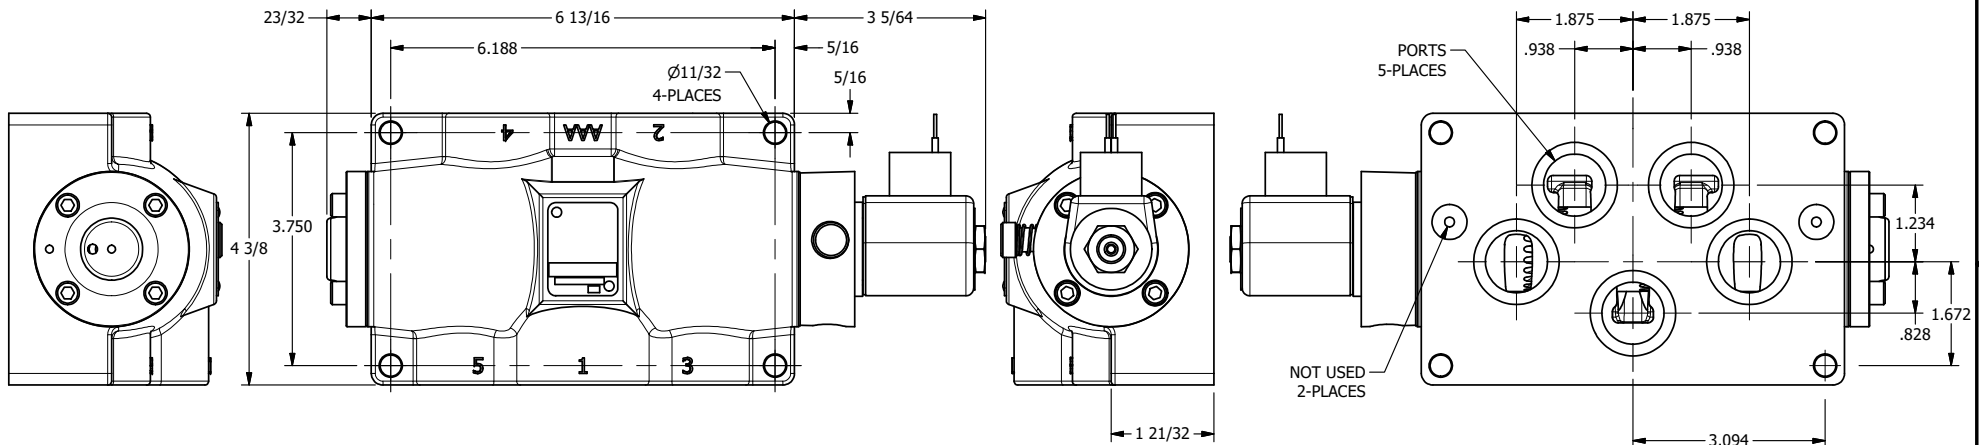

4

3

2

1

**AAA**  
PRODUCTS  
INTERNATIONAL

**AAA PRODUCTS  
INTERNATIONAL**  
7114 Harry Hines Blvd  
Dallas, TX 75235

TITLE: 1" SUBPLATE, SNGL SOL, 2 POS,  
SPRING RTRN, CLASSIC SOL,  
LCKNG OVRD, EXT PILOT

DRAWING NO.:  
DIM\_SO8POZ

THE INFORMATION CONTAINED WITHIN THIS DOCUMENT IS PROPRIETARY TO AAA PRODUCTS AND MAY NOT BE DISCLOSED WITHOUT PRIOR WRITTEN CONSENT

4

3

2

1

B

B