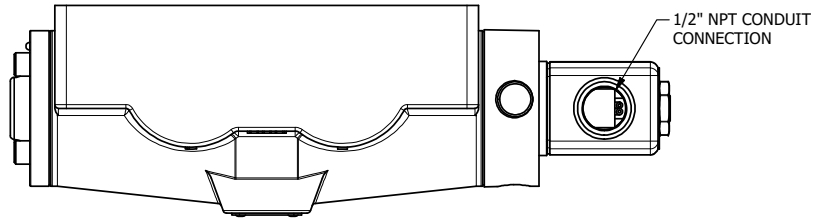

4

3

2

1

AAA
PRODUCTS
INTERNATIONAL

**AAA PRODUCTS
INTERNATIONAL**
7114 Harry Hines Blvd
Dallas, TX 75235

TITLE: 1" SUBPLATE, SNGL SOL, 2 POS,
SPRING RTRN, CLASSIC SOL,
LCKNG OVRD, TAPPED VENT

DRAWING NO.:
DIM_SO8POT