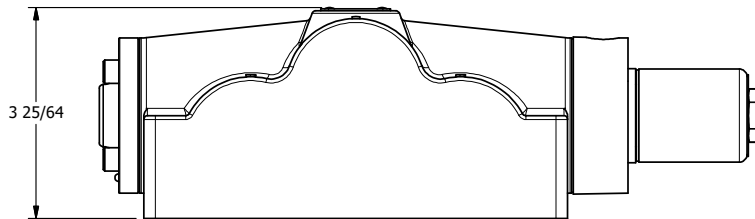

4

3

2

1

AAA
PRODUCTS
INTERNATIONAL

**AAA PRODUCTS
INTERNATIONAL**
7114 Harry Hines Blvd
Dallas, TX 75235

TITLE: 1" SUBPLATE, SNGL SOL, 2 POS,
SPRING RTRN, CLASSIC SOL,
LCKNG OVRD, TAPPED VENT

DRAWING NO.:
DIM_SO8POT