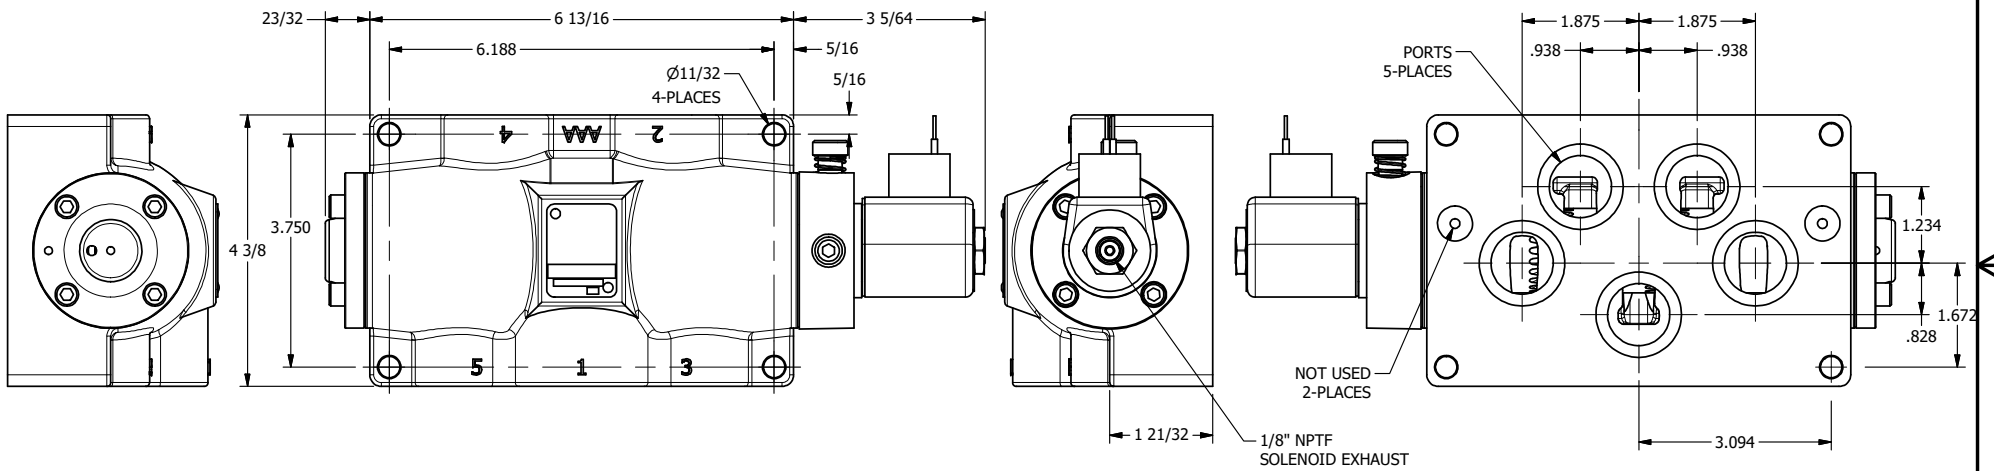

4

3

2

1

AAA
PRODUCTS
INTERNATIONAL

**AAA PRODUCTS
INTERNATIONAL**
7114 Harry Hines Blvd
Dallas, TX 75235

TITLE: 1" SUBPLATE, SNGL SOL, 2 POS,
SPRING RTRN, CLASSIC SOL,
LCKNG OVRD, TAPPED VENT

DRAWING NO.:
DIM_SO8POT