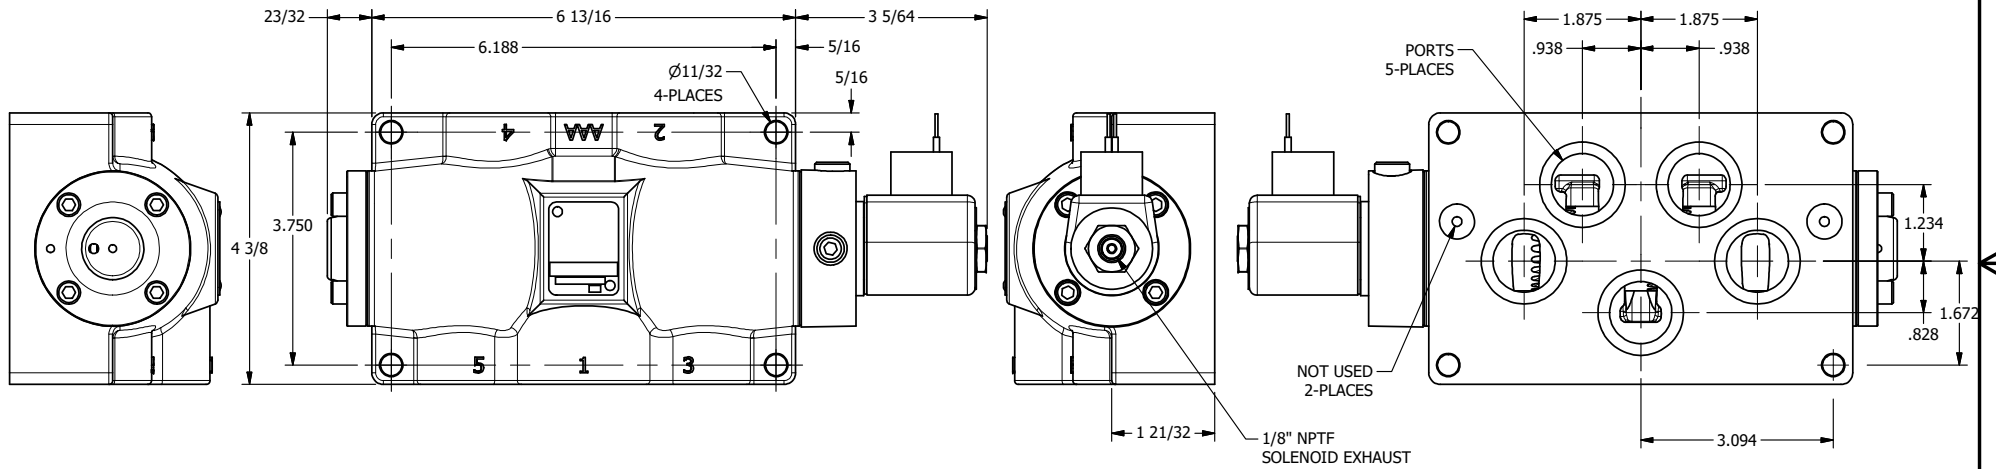

4

3

2

1

AAA
PRODUCTS
INTERNATIONAL

**AAA PRODUCTS
INTERNATIONAL**
7114 Harry Hines Blvd
Dallas, TX 75235

TITLE: 1" SUBPLATE, SNGL SOL, 2 POS,
SPRING RTRN, CLASSIC SOL,
PUSH OVRD, TAPPED VENT

DRAWING NO.:
DIM_S08POPT