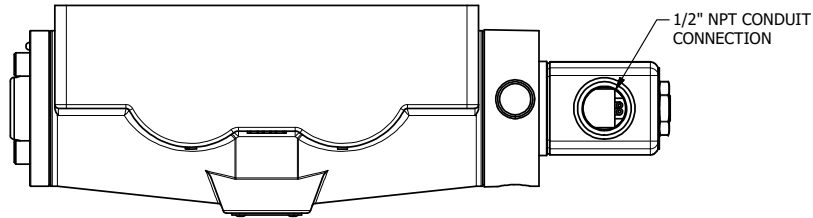

4

3

2

1

AAA
PRODUCTS
INTERNATIONAL

**AAA PRODUCTS
INTERNATIONAL**
7114 Harry Hines Blvd
Dallas, TX 75235

TITLE: 1" SUBPLATE, SNGL SOL, 2 POS,
SPRING RTRN, CLASSIC SOL,
PUSH OVRD, TAPPED VENT

DRAWING NO.:
DIM_S08POPT