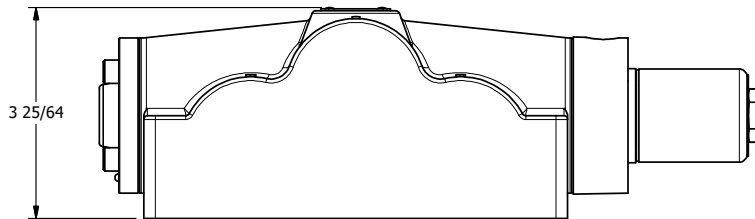

4

3

2

1

AAA
PRODUCTS
INTERNATIONAL

**AAA PRODUCTS
INTERNATIONAL**
7114 Harry Hines Blvd
Dallas, TX 75235

TITLE: 1" SUBPLATE, SNGL SOL, 2 POS,
SPRING RTRN, CLASSIC SOL,
PUSH OVRD, TAPPED VENT

DRAWING NO.:
DIM_S08POPT