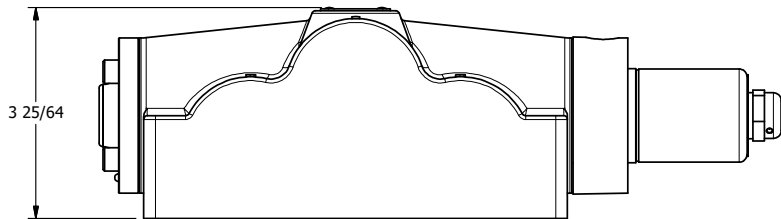

4

3

2

1

AAA
PRODUCTS
INTERNATIONAL

**AAA PRODUCTS
INTERNATIONAL**
7114 Harry Hines Blvd
Dallas, TX 75235

TITLE: 1" SUBPLATE, SNGL SOL, 2 POS,
SPRING RTRN, CLASSIC SOL,
PUSH OVRD, DUST EXCLDR

DRAWING NO.:
DIM_SO8POPL