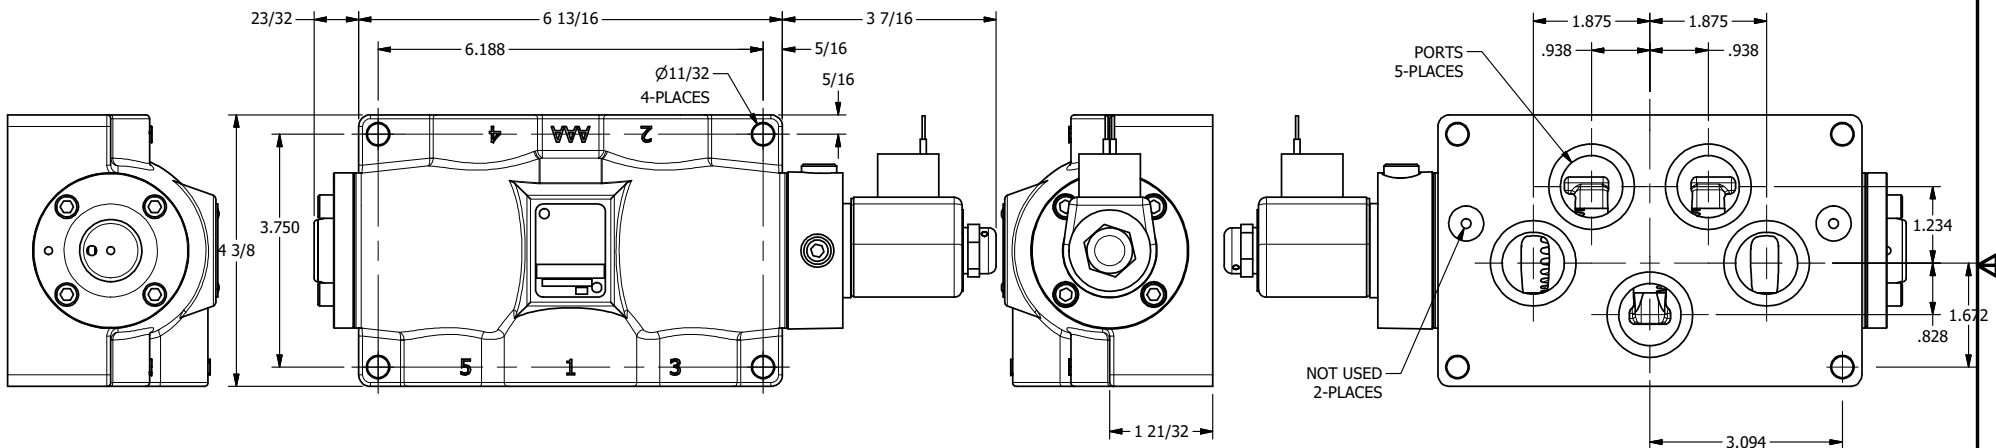

4

3

2

1

AAA
PRODUCTS
INTERNATIONAL

**AAA PRODUCTS
INTERNATIONAL**
7114 Harry Hines Blvd
Dallas, TX 75235

TITLE: 1" SUBPLATE, SNGL SOL, 2 POS,
SPRING RTRN, CLASSIC SOL,
PUSH OVRD, DUST EXCLDR

DRAWING NO.:
DIM_SO8POPL