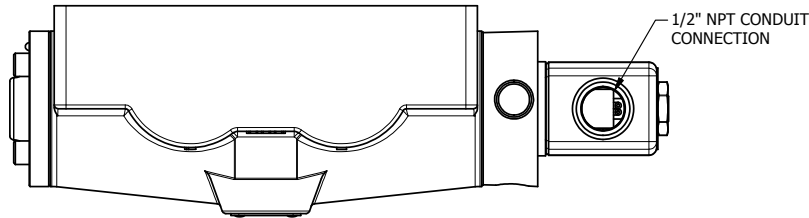

4

3

2

1

AAA
PRODUCTS
INTERNATIONAL

AAA PRODUCTS INTERNATIONAL
7114 Harry Hines Blvd
Dallas, TX 75235

TITLE: 1" SUBPLATE, SNGL SOL, 2 POS,
SPRING RTRN, CLASSIC SOL,
PUSH OVRD

DRAWING NO.: DIM_SO8POP