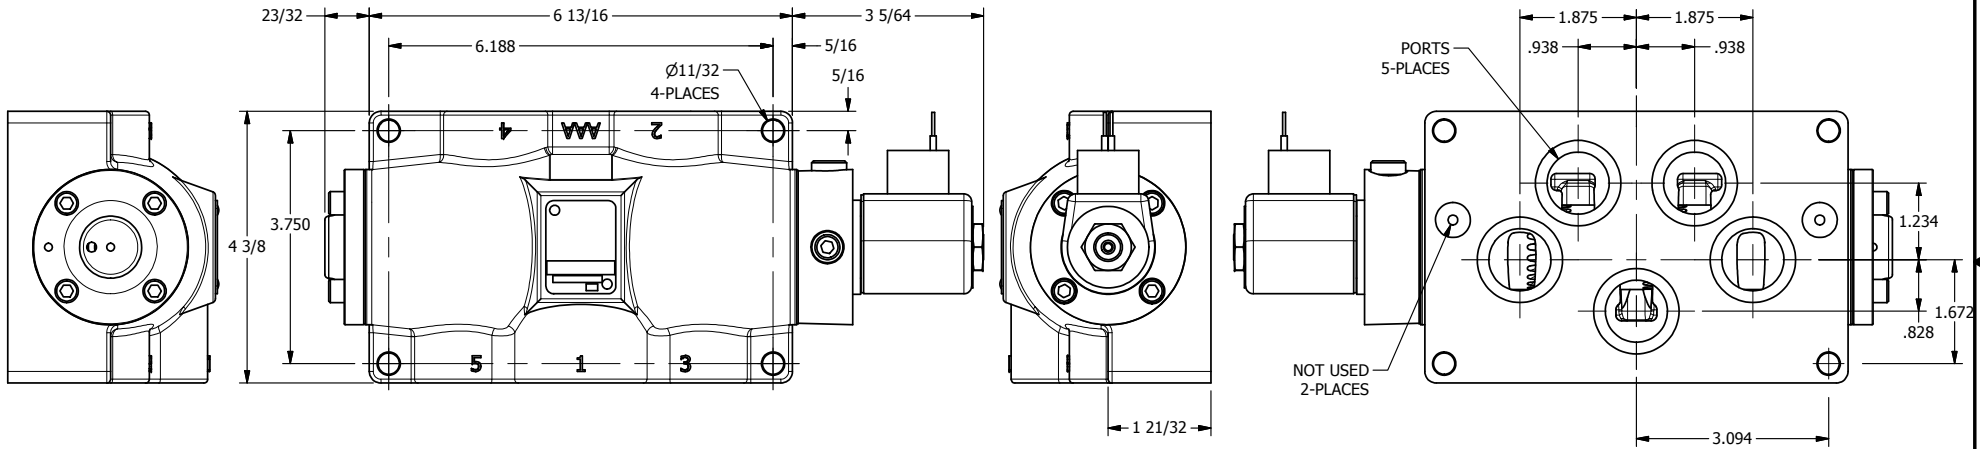

4

3

2

1

AAA
PRODUCTS
INTERNATIONAL

AAA PRODUCTS INTERNATIONAL
7114 Harry Hines Blvd
Dallas, TX 75235

TITLE: 1" SUBPLATE, SNGL SOL, 2 POS,
SPRING RTRN, CLASSIC SOL,
PUSH OVRD

DRAWING NO.: DIM_SO8POP