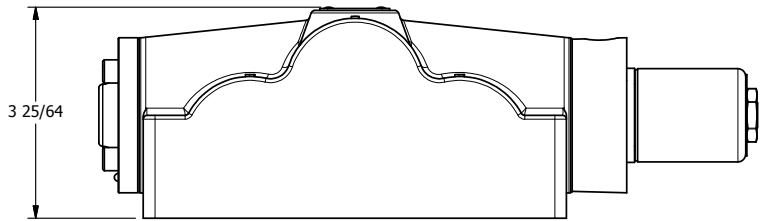

4

3

2

1

AAA
PRODUCTS
INTERNATIONAL

AAA PRODUCTS INTERNATIONAL
7114 Harry Hines Blvd
Dallas, TX 75235

TITLE: 1" SUBPLATE, SNGL SOL, 2 POS,
SPRING RTRN, CLASSIC SOL,
PUSH OVRD

DRAWING NO.: DIM_SO8POP