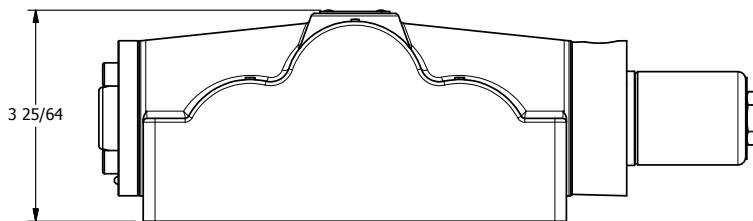

4

3

2

1

AAA
PRODUCTS
INTERNATIONAL

AAA PRODUCTS INTERNATIONAL
7114 Harry Hines Blvd
Dallas, TX 75235

TITLE: 1" SUBPLATE, SNGL SOL, 2 POS,
SPRING RTRN, CLASSIC SOL,
LCKNG OVRD

DRAWING NO.:
DIM_SO8PO