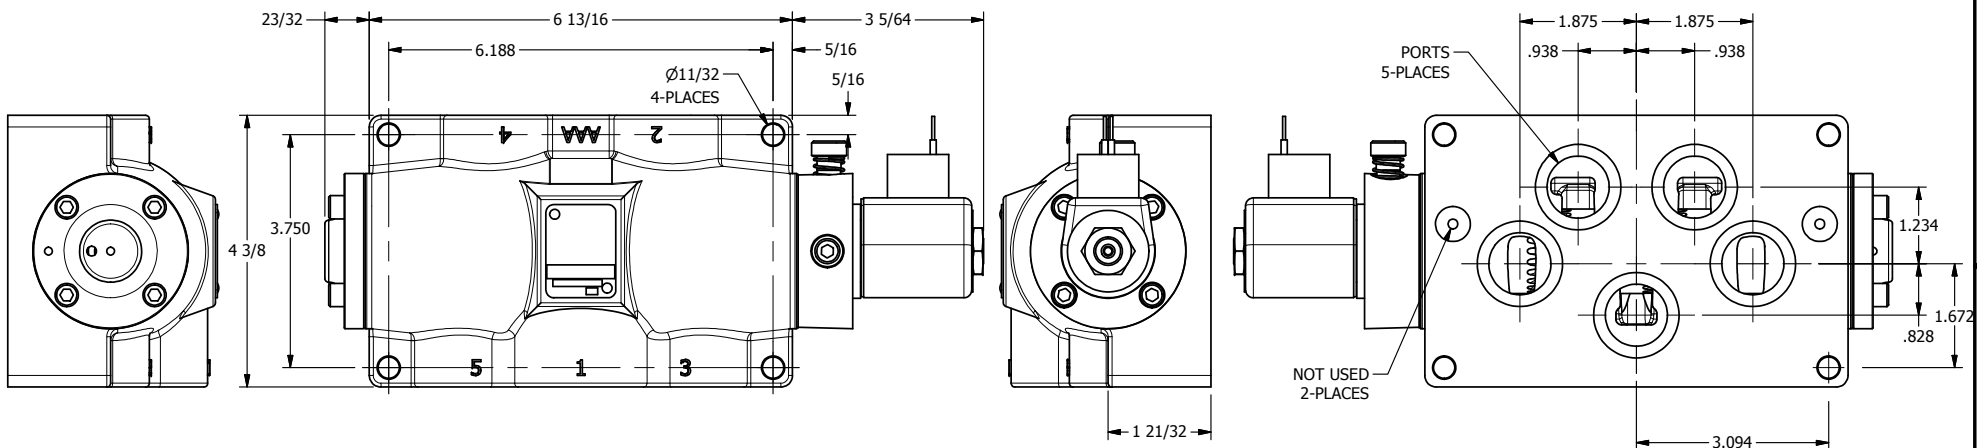

4

3

2

1

AAA
PRODUCTS
INTERNATIONAL

AAA PRODUCTS INTERNATIONAL
7114 Harry Hines Blvd
Dallas, TX 75235

TITLE: 1" SUBPLATE, SNGL SOL, 2 POS,
SPRING RTRN, CLASSIC SOL,
LCKNG OVRD

DRAWING NO.:
DIM_SO8PO