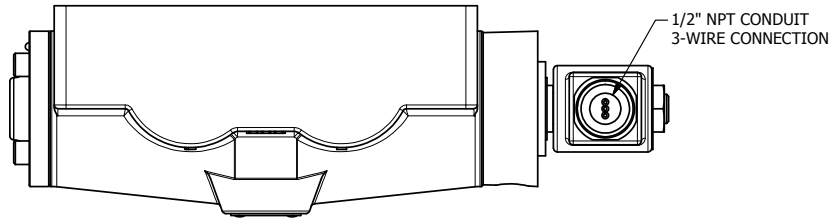

4

3

2

1

**AAA**  
PRODUCTS  
INTERNATIONAL

**AAA PRODUCTS  
INTERNATIONAL**  
7114 Harry Hines Blvd  
Dallas, TX 75235

TITLE: 1" SUBPLATE, SNGL SOL, 2 POS,  
SPRING RTRN, MOLD-OVER

DRAWING NO.:  
DIM\_SO8PM