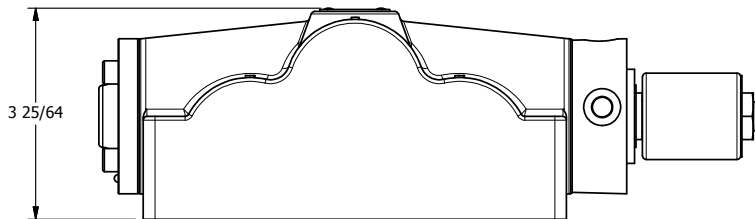

4

3

2

1

**AAA**  
PRODUCTS  
INTERNATIONAL

**AAA PRODUCTS  
INTERNATIONAL**  
7114 Harry Hines Blvd  
Dallas, TX 75235

TITLE: 1" SUBPLATE, SNGL SOL, 2 POS,  
SPRING RTRN, MOLD-OVER

DRAWING NO.:  
DIM\_SO8PM