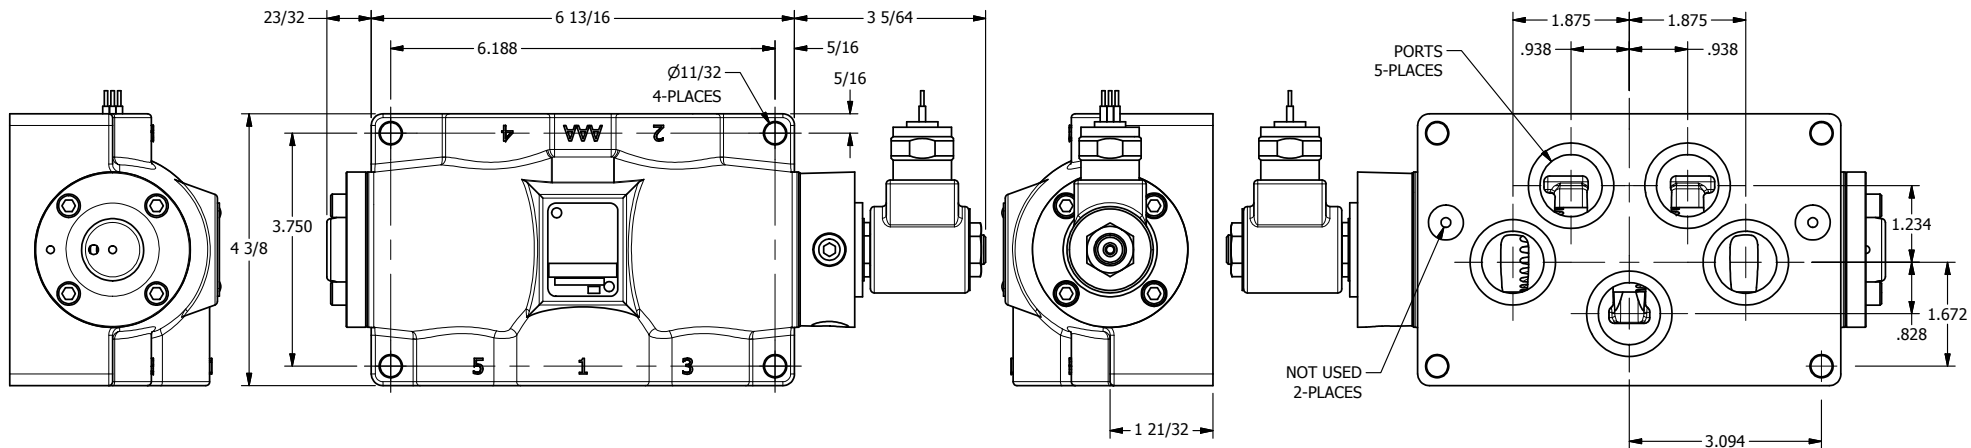

4

3

2

1

**AAA**  
PRODUCTS  
INTERNATIONAL

**AAA PRODUCTS  
INTERNATIONAL**  
7114 Harry Hines Blvd  
Dallas, TX 75235

TITLE: 1" SUBPLATE, SNGL SOL, 2 POS,  
SPRING RTRN, MOLD-OVER

DRAWING NO.:  
DIM\_SO8PM