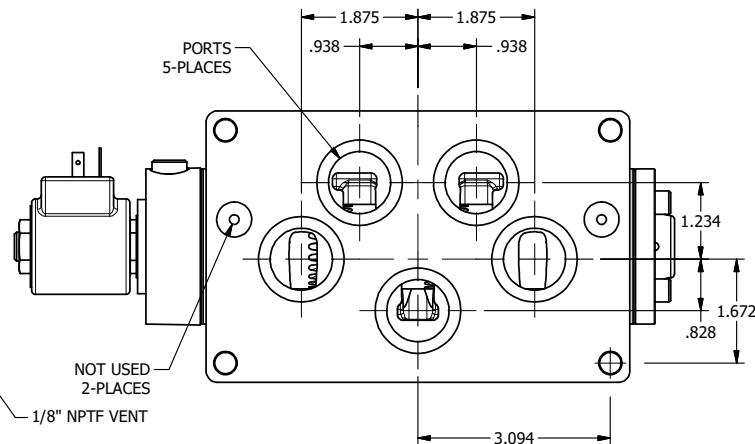

4

3

2

1

**AAA**  
PRODUCTS  
INTERNATIONAL

**AAA PRODUCTS  
INTERNATIONAL**  
7114 Harry Hines Blvd  
Dallas, TX 75235

TITLE: 1" SUBPLATE, SNGL SOL, 2 POS,  
SPRING RTRN, ISO 4400 DIN,  
PUSH OVRD, TAPPED VENT

DRAWING NO.:  
DIM\_SO8PEDOPT

THE INFORMATION CONTAINED WITHIN THIS DOCUMENT IS PROPRIETARY TO AAA PRODUCTS AND MAY NOT BE DISCLOSED WITHOUT PRIOR WRITTEN CONSENT

4

3

2

B

B

A