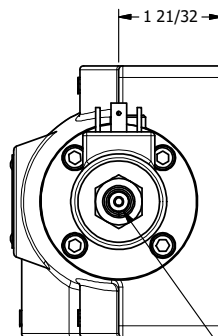

4

3

2

1

**AAA**  
PRODUCTS  
INTERNATIONAL

**AAA PRODUCTS  
INTERNATIONAL**  
7114 Harry Hines Blvd  
Dallas, TX 75235

TITLE: 1" SUBPLATE, SNGL SOL, 2 POS,  
SPRING RTRN, ISO 4400 DIN,  
PUSH OVRD, TAPPED VENT

DRAWING NO.:  
DIM\_SO8PEDOPT

THE INFORMATION CONTAINED WITHIN THIS DOCUMENT IS PROPRIETARY TO AAA PRODUCTS AND MAY NOT BE DISCLOSED WITHOUT PRIOR WRITTEN CONSENT

4

3

2

B

B

A