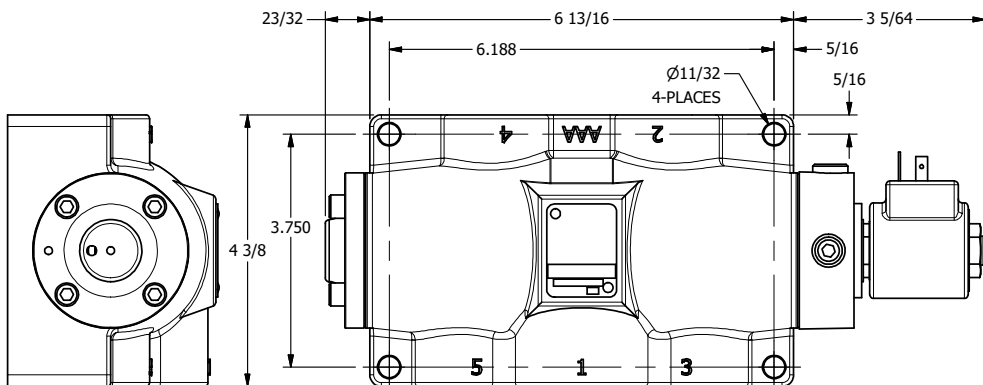

4

3

2

1

**AAA**  
PRODUCTS  
INTERNATIONAL

**AAA PRODUCTS  
INTERNATIONAL**  
7114 Harry Hines Blvd  
Dallas, TX 75235

TITLE: 1" SUBPLATE, SNGL SOL, 2 POS,  
SPRING RTRN, ISO 4400 DIN,  
PUSH OVRD, TAPPED VENT

DRAWING NO.:  
DIM\_SO8PEDOPT

THE INFORMATION CONTAINED WITHIN THIS DOCUMENT IS PROPRIETARY TO AAA PRODUCTS AND MAY NOT BE DISCLOSED WITHOUT PRIOR WRITTEN CONSENT

4

3

2

B

B

A