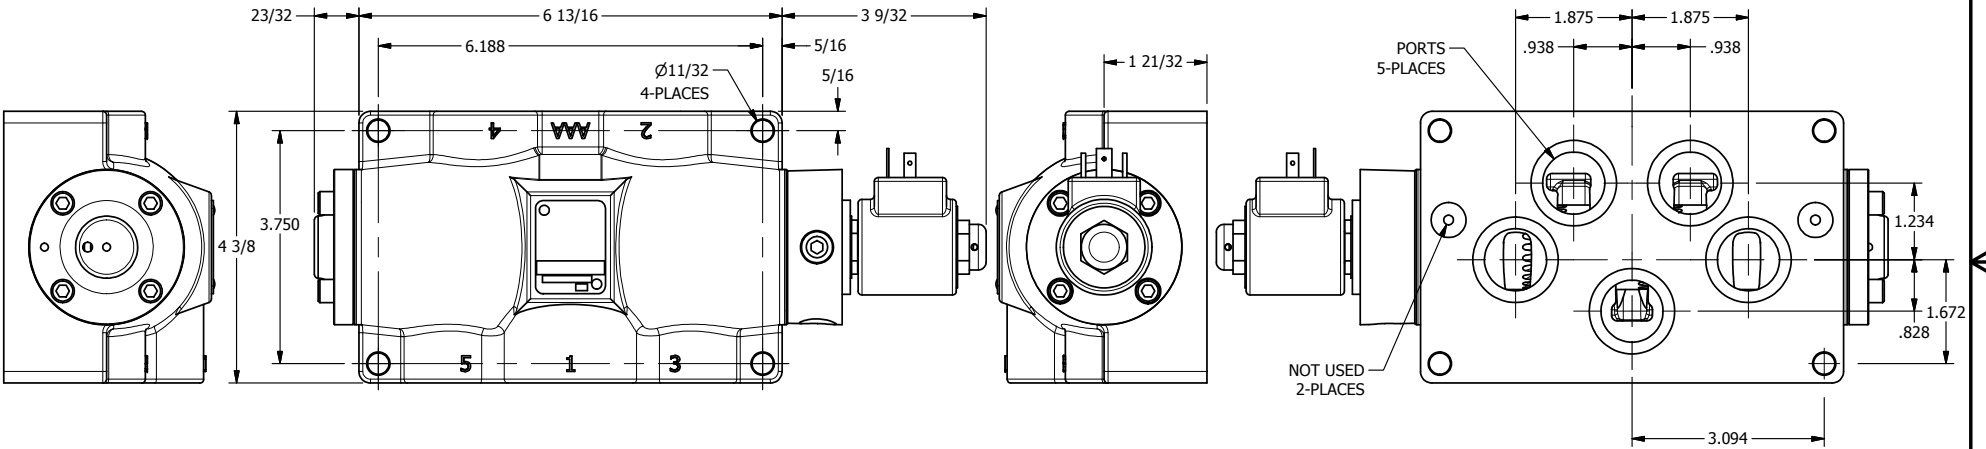

4

3

2

1

ISO 4400 DIN CONNECTION

3 25/64

**AAA**  
PRODUCTS  
INTERNATIONAL

**AAA PRODUCTS INTERNATIONAL**  
7114 Harry Hines Blvd  
Dallas, TX 75235

TITLE: 1" SUBPLATE, SNGL SOL, 2 POS,  
SPRING RTRN, ISO 4400 DIN,  
DUST EXCLDR

DRAWING NO.:  
DIM\_SO8PEDL

THE INFORMATION CONTAINED WITHIN THIS DOCUMENT IS PROPRIETARY TO AAA PRODUCTS AND MAY NOT BE DISCLOSED WITHOUT PRIOR WRITTEN CONSENT