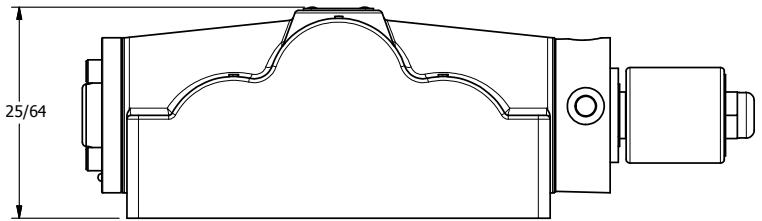

4

3

2

1

ISO 4400 DIN CONNECTION

3 25/64

**AAA**  
PRODUCTS  
INTERNATIONAL

**AAA PRODUCTS INTERNATIONAL**  
7114 Harry Hines Blvd  
Dallas, TX 75235

TITLE: 1" SUBPLATE, SNGL SOL, 2 POS,  
SPRING RTRN, ISO 4400 DIN,  
DUST EXCLDR

DRAWING NO.:  
DIM\_SO8PEDL

THE INFORMATION CONTAINED WITHIN THIS DOCUMENT IS PROPRIETARY TO AAA PRODUCTS AND MAY NOT BE DISCLOSED WITHOUT PRIOR WRITTEN CONSENT