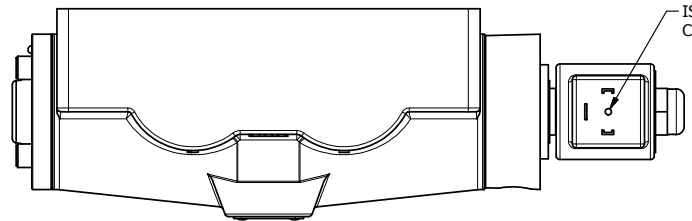

4

3

2

1

ISO 4400 DIN CONNECTION