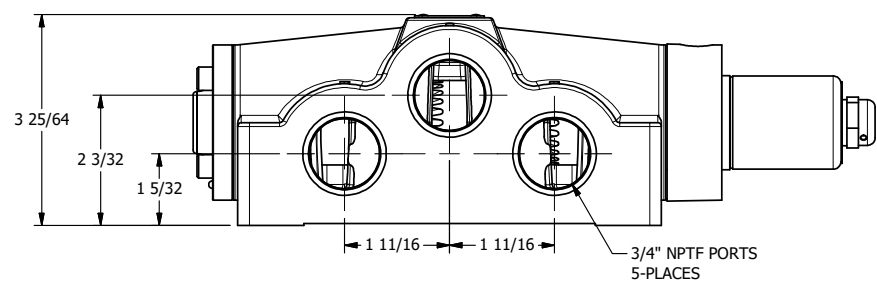

4

3

2

1

AAA
PRODUCTS
INTERNATIONAL

AAA PRODUCTS INTERNATIONAL
7114 Harry Hines Blvd
Dallas, TX 75235

TITLE: 1" SIDE PORT, SNGL SOL, 2 POS,
SPRING RTRN, CLASSIC SOL,
PUSH OVRD, DUST EXCLDR

DRAWING NO.:
DIM_S080PL