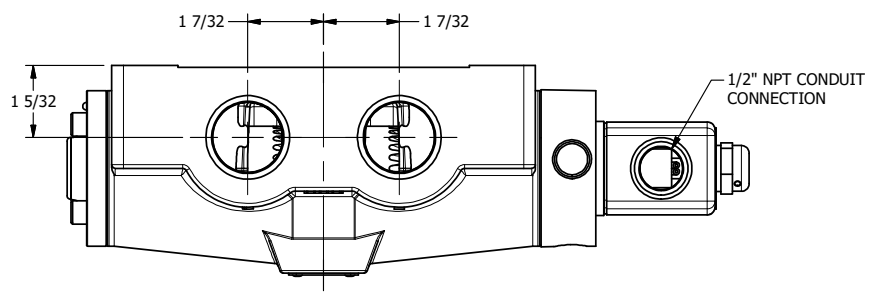

4

3

2

1

AAA
PRODUCTS
INTERNATIONAL

AAA PRODUCTS INTERNATIONAL
7114 Harry Hines Blvd
Dallas, TX 75235

TITLE: 1" SIDE PORT, SNGL SOL, 2 POS,
SPRING RTRN, CLASSIC SOL,
PUSH OVRD, DUST EXCLDR

DRAWING NO.:
DIM_S080PL