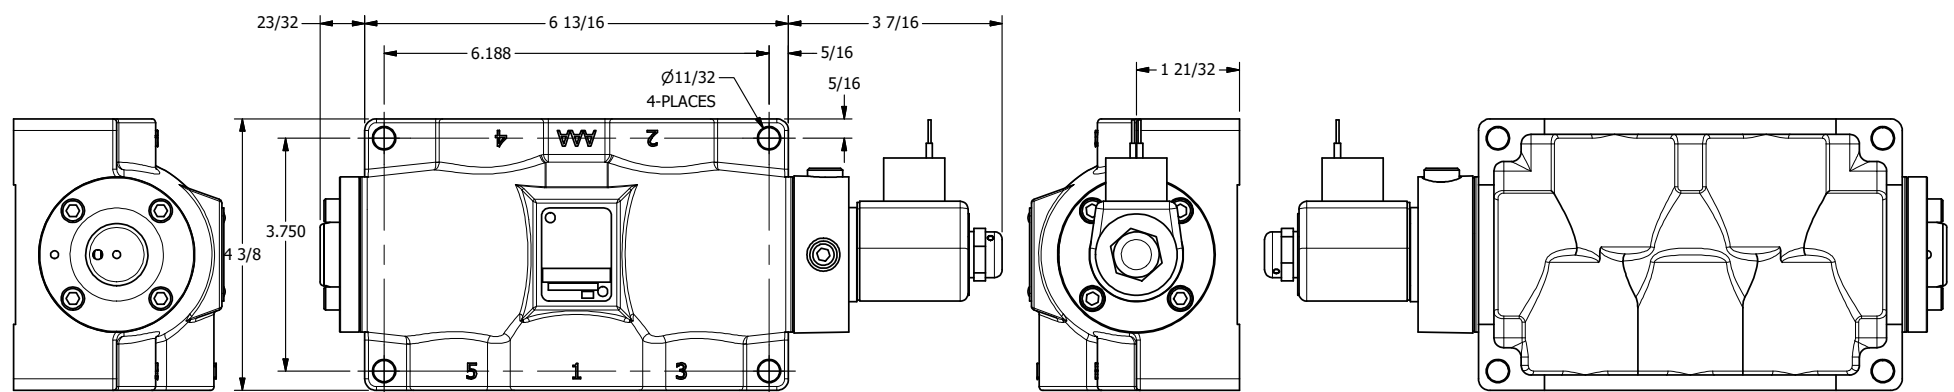

4

3

2

1

AAA
PRODUCTS
INTERNATIONAL

AAA PRODUCTS INTERNATIONAL
7114 Harry Hines Blvd
Dallas, TX 75235

TITLE: 1" SIDE PORT, SNGL SOL, 2 POS,
SPRING RTRN, CLASSIC SOL,
PUSH OVRD, DUST EXCLDR

DRAWING NO.:
DIM_S080PL