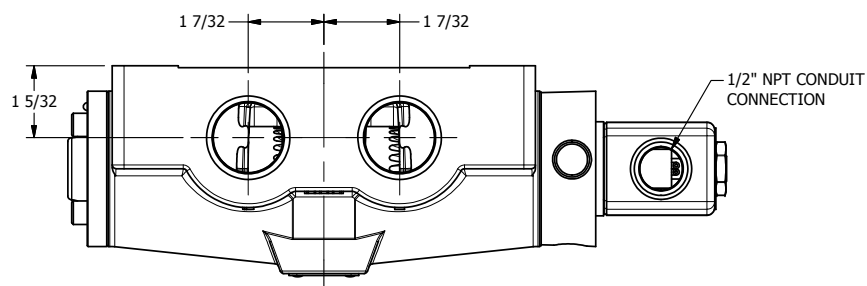

4

3

2

1

AAA
PRODUCTS
INTERNATIONAL

**AAA PRODUCTS
INTERNATIONAL**
7114 Harry Hines Blvd
Dallas, TX 75235

TITLE: 1" SIDE PORT, SNGL SOL, 2 POS,
SPRING RTRN, CLASSIC SOL,
PUSH OVRD

DRAWING NO.:
DIM_SO80P