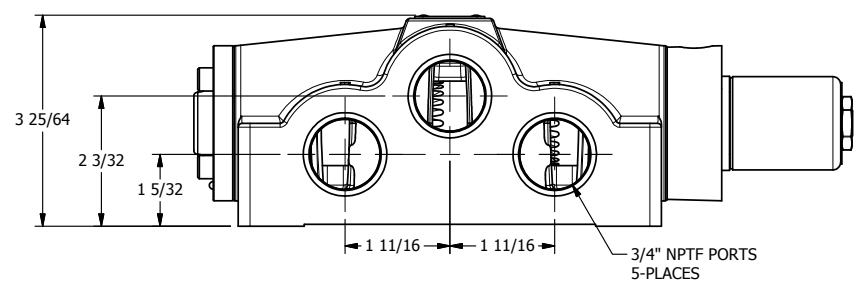

4

3

2

1

AAA
PRODUCTS
INTERNATIONAL

**AAA PRODUCTS
INTERNATIONAL**
7114 Harry Hines Blvd
Dallas, TX 75235

TITLE: 1" SIDE PORT, SNGL SOL, 2 POS,
SPRING RTRN, CLASSIC SOL,
PUSH OVRD

DRAWING NO.:
DIM_SO80P