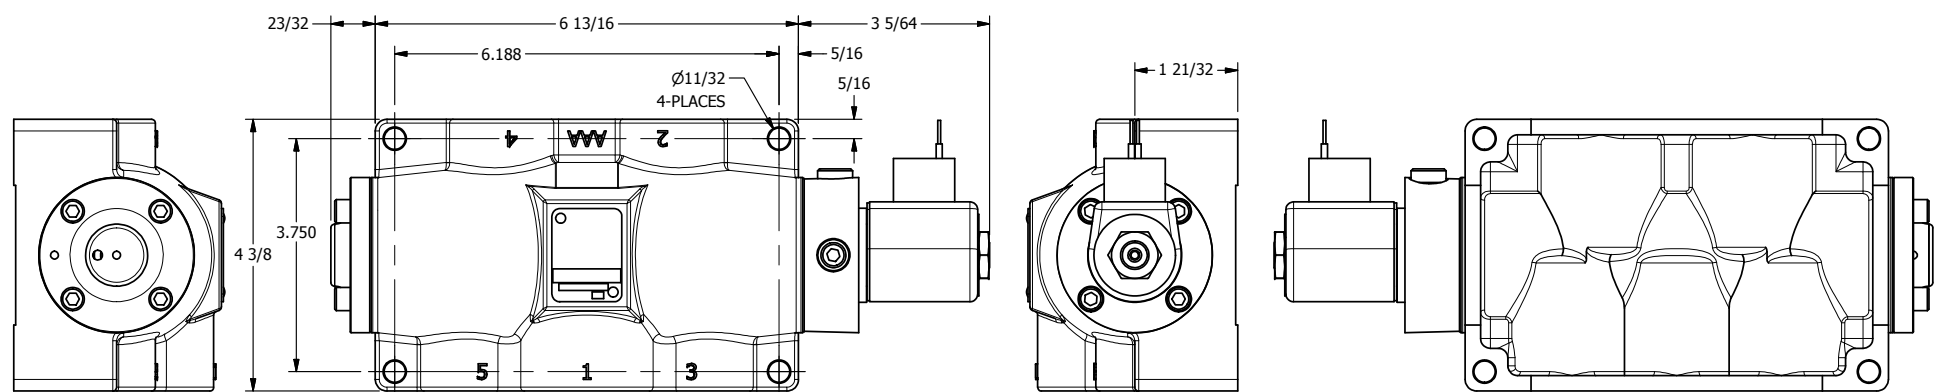

4

3

2

1

AAA
PRODUCTS
INTERNATIONAL

**AAA PRODUCTS
INTERNATIONAL**
7114 Harry Hines Blvd
Dallas, TX 75235

TITLE: 1" SIDE PORT, SNGL SOL, 2 POS,
SPRING RTRN, CLASSIC SOL,
PUSH OVRD

DRAWING NO.:
DIM_SO80P