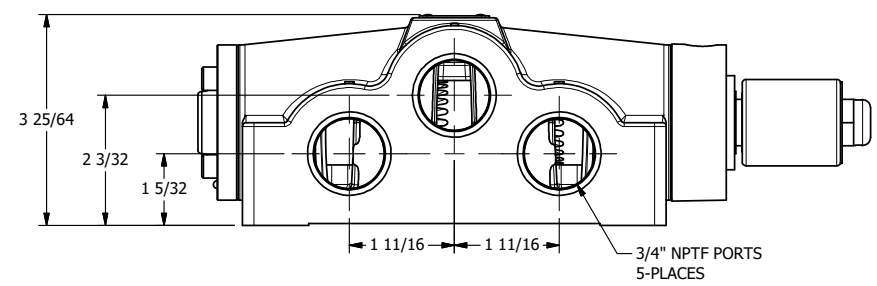

4

3

2

1

**AAA**  
PRODUCTS  
INTERNATIONAL

**AAA PRODUCTS  
INTERNATIONAL**  
7114 Harry Hines Blvd  
Dallas, TX 75235

TITLE: 1" SIDE PORT, SNGL SOL, 2 POS,  
SPRING RTRN, MOLD-OVER,  
PUSH OVRD, DUST EXCLDR

DRAWING NO.:  
DIM\_SO8MOPL

4

3

2

THE INFORMATION CONTAINED WITHIN THIS DOCUMENT IS PROPRIETARY TO AAA PRODUCTS AND MAY NOT BE DISCLOSED WITHOUT PRIOR WRITTEN CONSENT