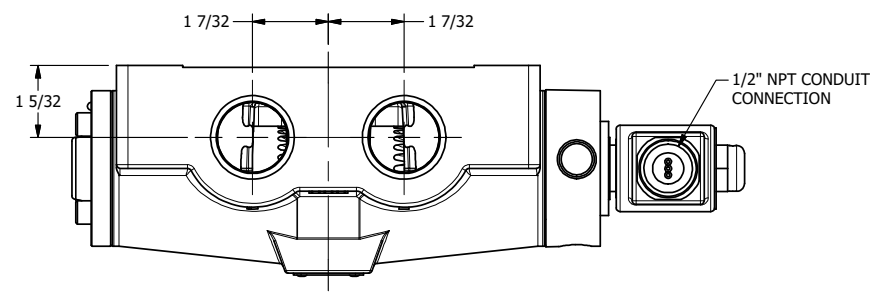

4

3

2

1

**AAA**  
PRODUCTS  
INTERNATIONAL

**AAA PRODUCTS  
INTERNATIONAL**  
7114 Harry Hines Blvd  
Dallas, TX 75235

TITLE: 1" SIDE PORT, SNGL SOL, 2 POS,  
SPRING RTRN, MOLD-OVER,  
PUSH OVRD, DUST EXCLDR

DRAWING NO.:  
DIM\_SO8MOPL

4

3

2

THE INFORMATION CONTAINED WITHIN THIS DOCUMENT IS PROPRIETARY TO AAA PRODUCTS AND MAY NOT BE DISCLOSED WITHOUT PRIOR WRITTEN CONSENT