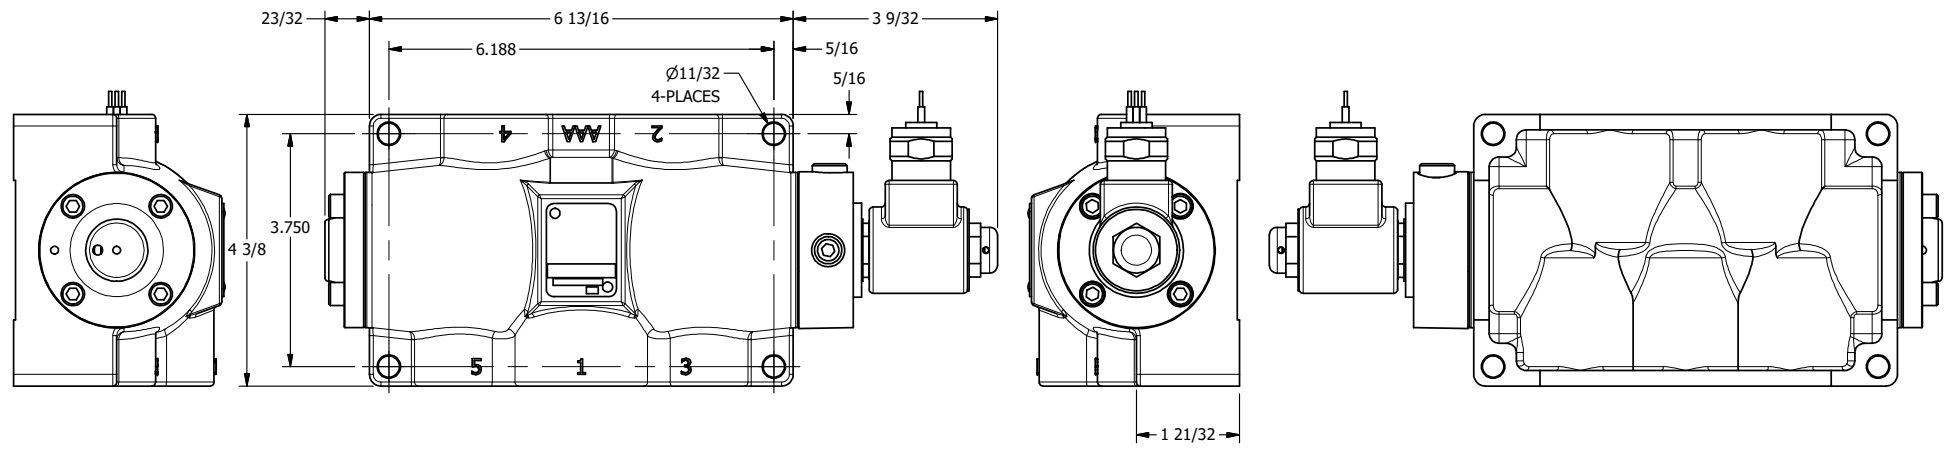

4

3

2

1

**AAA**  
PRODUCTS  
INTERNATIONAL

**AAA PRODUCTS  
INTERNATIONAL**  
7114 Harry Hines Blvd  
Dallas, TX 75235

TITLE: 1" SIDE PORT, SNGL SOL, 2 POS,  
SPRING RTRN, MOLD-OVER,  
PUSH OVRD, DUST EXCLDR

DRAWING NO.:  
DIM\_SO8MOPL

4

3

2

THE INFORMATION CONTAINED WITHIN THIS DOCUMENT IS PROPRIETARY TO AAA PRODUCTS AND MAY NOT BE DISCLOSED WITHOUT PRIOR WRITTEN CONSENT