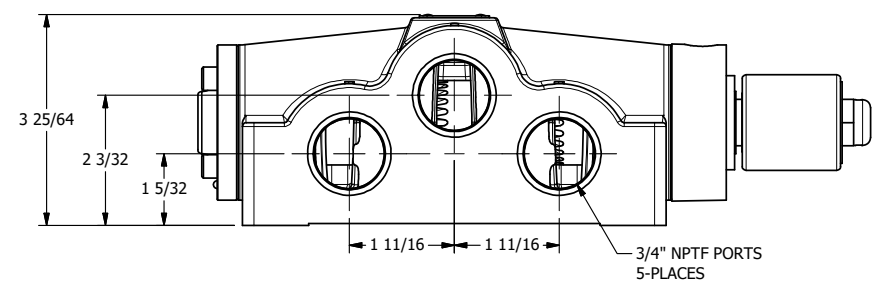

4

3

2

1

**AAA**  
PRODUCTS  
INTERNATIONAL

**AAA PRODUCTS  
INTERNATIONAL**  
7114 Harry Hines Blvd  
Dallas, TX 75235

TITLE: 1" SIDE PORT, SNGL SOL, 2 POS,  
SPRING RTRN, ISO 4400 DIN,  
PUSH OVRD, DUST EXCLDR

DRAWING NO.:  
DIM\_S08EDOPL

4

3

2

THE INFORMATION CONTAINED WITHIN THIS DOCUMENT IS PROPRIETARY TO AAA PRODUCTS AND MAY NOT BE DISCLOSED WITHOUT PRIOR WRITTEN CONSENT