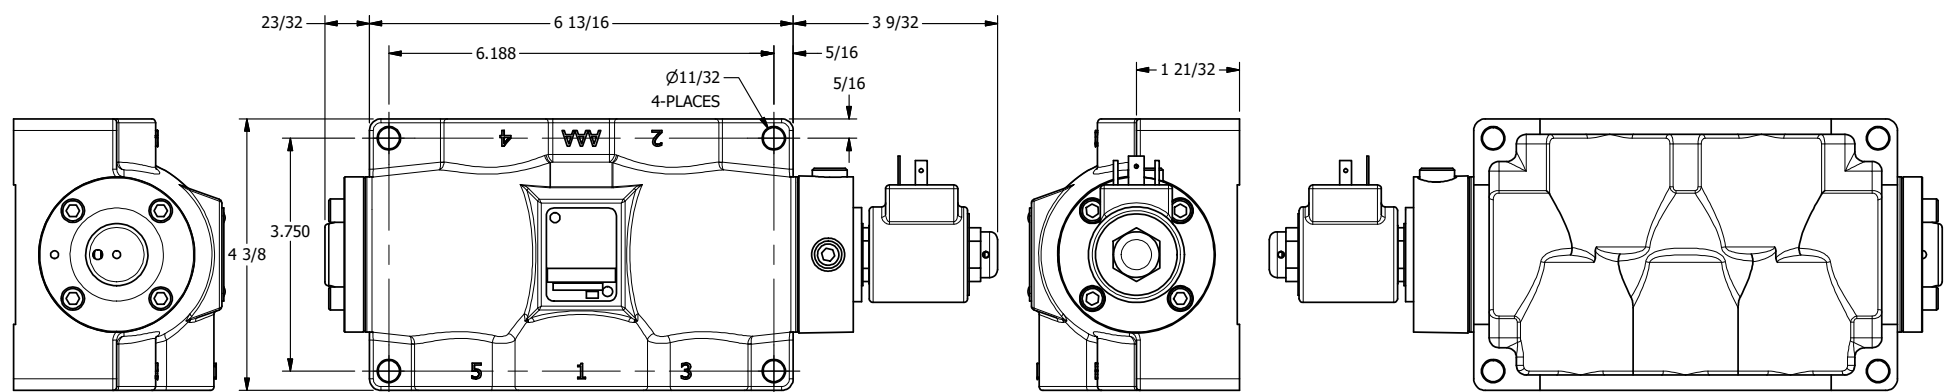

4

3

2

1

**AAA**  
PRODUCTS  
INTERNATIONAL

**AAA PRODUCTS  
INTERNATIONAL**  
7114 Harry Hines Blvd  
Dallas, TX 75235

TITLE: 1" SIDE PORT, SNGL SOL, 2 POS,  
SPRING RTRN, ISO 4400 DIN,  
PUSH OVRD, DUST EXCLDR

DRAWING NO.:  
DIM\_S08EDOPL

4

3

2

THE INFORMATION CONTAINED WITHIN THIS DOCUMENT IS PROPRIETARY TO AAA PRODUCTS AND MAY NOT BE DISCLOSED WITHOUT PRIOR WRITTEN CONSENT