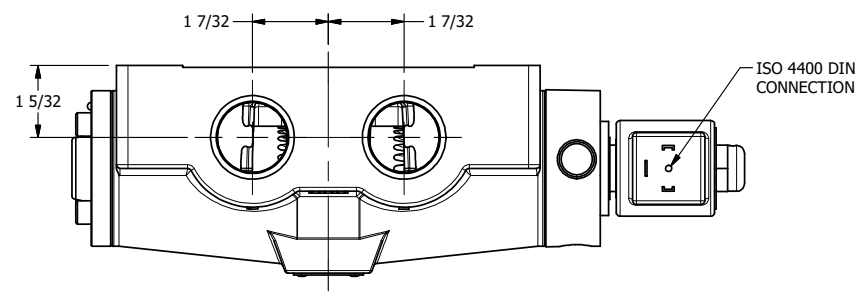

4

3

2

1

**AAA**  
PRODUCTS  
INTERNATIONAL

**AAA PRODUCTS  
INTERNATIONAL**  
7114 Harry Hines Blvd  
Dallas, TX 75235

TITLE: 1" SIDE PORT, SNGL SOL, 2 POS,  
SPRING RTRN, ISO 4400 DIN,  
PUSH OVRD, DUST EXCLDR

DRAWING NO.:  
DIM\_S08EDOPL

4

3

2

THE INFORMATION CONTAINED WITHIN THIS DOCUMENT IS PROPRIETARY TO AAA PRODUCTS AND MAY NOT BE DISCLOSED WITHOUT PRIOR WRITTEN CONSENT