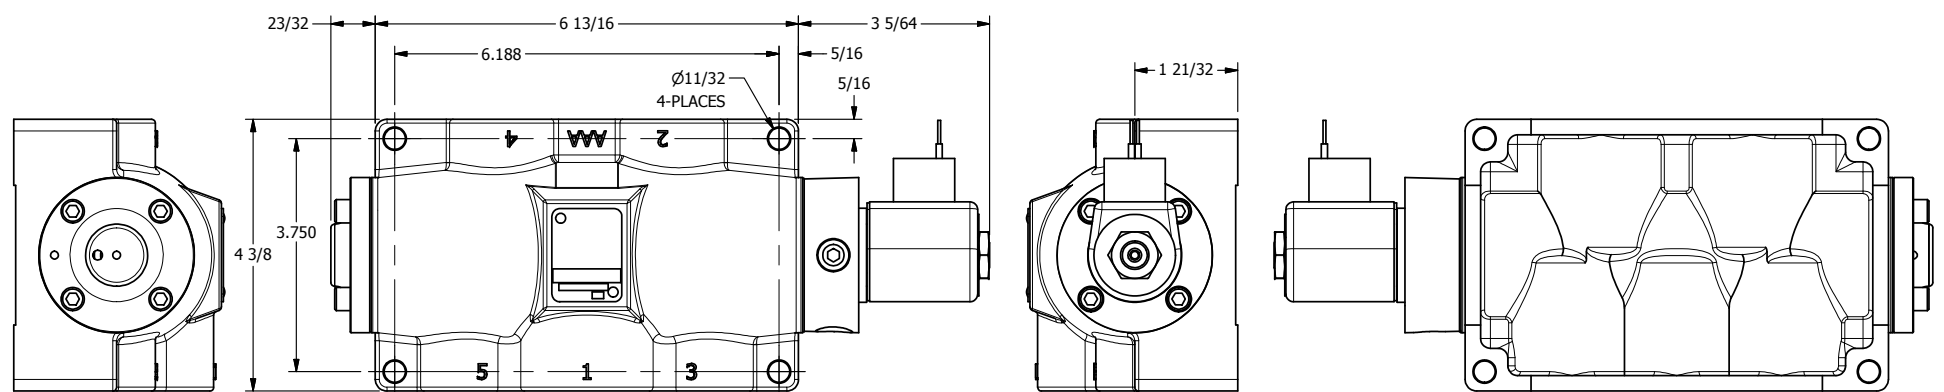

4

3

2

1

**AAA**  
PRODUCTS  
INTERNATIONAL

**AAA PRODUCTS  
INTERNATIONAL**  
7114 Harry Hines Blvd  
Dallas, TX 75235

TITLE: 1" SIDE PORT, SNGL SOL, 2 POS,  
SPRING RTRN, CLASSIC SOL

DRAWING NO.:  
DIM\_S08