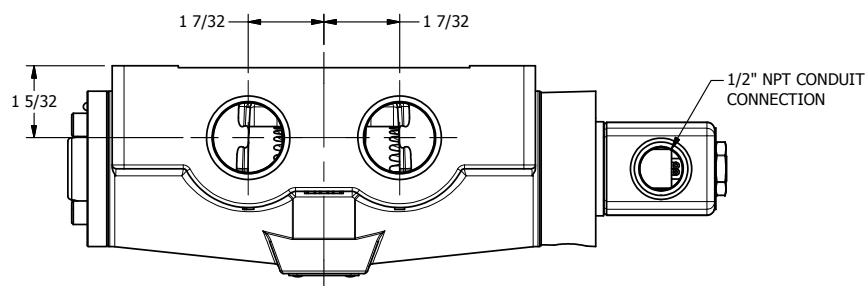

4

3

2

1

**AAA**  
PRODUCTS  
INTERNATIONAL

**AAA PRODUCTS  
INTERNATIONAL**  
7114 Harry Hines Blvd  
Dallas, TX 75235

TITLE: 1" SIDE PORT, SNGL SOL, 2 POS,  
SPRING RTRN, CLASSIC SOL

DRAWING NO.:  
DIM\_S08