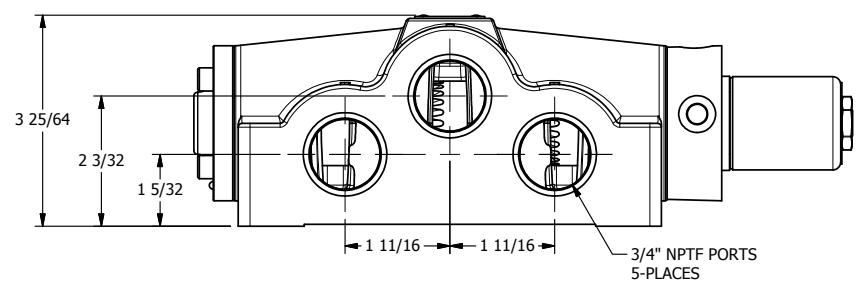

4

3

2

1

**AAA**  
PRODUCTS  
INTERNATIONAL

**AAA PRODUCTS  
INTERNATIONAL**  
7114 Harry Hines Blvd  
Dallas, TX 75235

TITLE: 1" SIDE PORT, SNGL SOL, 2 POS,  
SPRING RTRN, CLASSIC SOL

DRAWING NO.:  
DIM\_S08