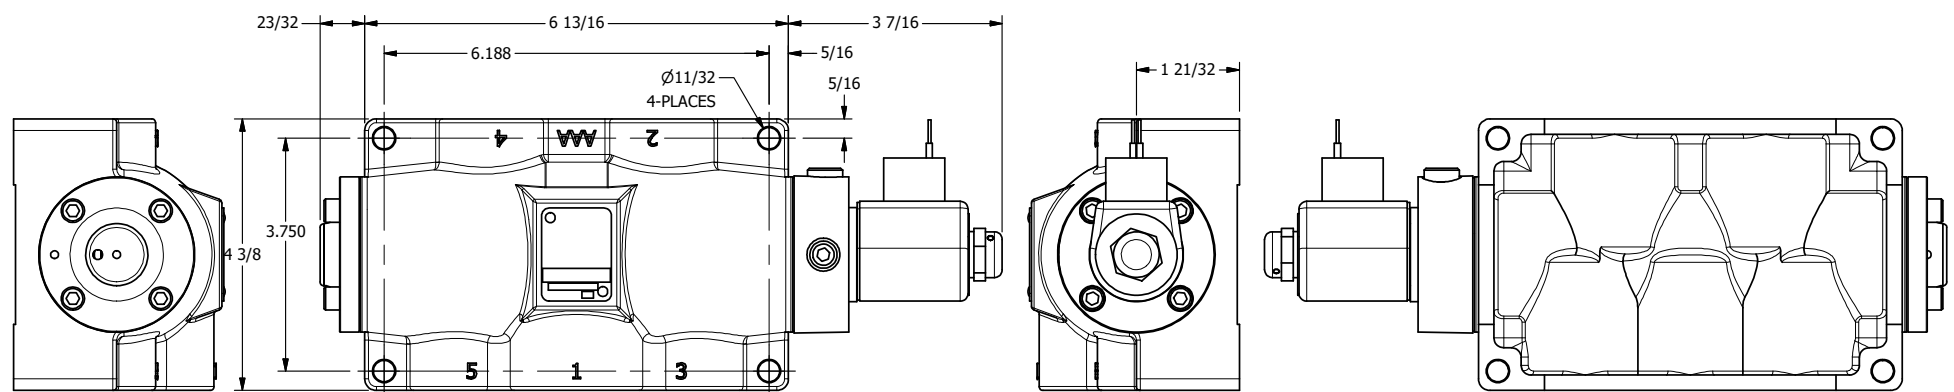

4

3

2

1

**AAA**  
PRODUCTS  
INTERNATIONAL

**AAA PRODUCTS  
INTERNATIONAL**  
7114 Harry Hines Blvd  
Dallas, TX 75235

TITLE: 3/4" SIDE PORT, SNGL SOL, 2 POS,  
SPRING RTRN, CLASSIC SOL,  
PUSH OVRD, DUST EXCLDR

DRAWING NO.:  
DIM\_SO6OPL

4

3

2

THE INFORMATION CONTAINED WITHIN THIS DOCUMENT IS PROPRIETARY TO AAA PRODUCTS AND MAY NOT BE DISCLOSED WITHOUT PRIOR WRITTEN CONSENT