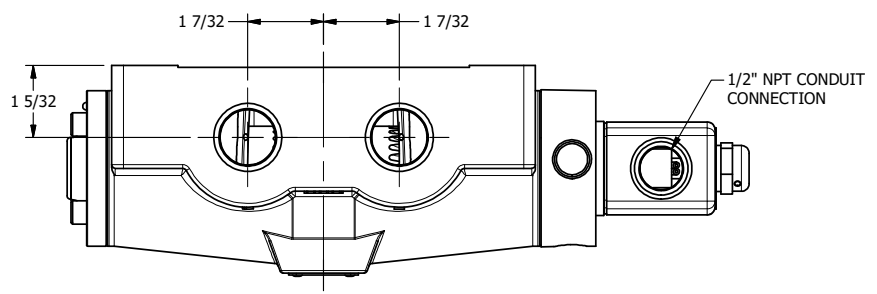

4

3

2

1

**AAA**  
PRODUCTS  
INTERNATIONAL

**AAA PRODUCTS  
INTERNATIONAL**  
7114 Harry Hines Blvd  
Dallas, TX 75235

TITLE: 3/4" SIDE PORT, SNGL SOL, 2 POS,  
SPRING RTRN, CLASSIC SOL,  
PUSH OVRD, DUST EXCLDR

DRAWING NO.:  
DIM\_SO6OPL

4

3

2

THE INFORMATION CONTAINED WITHIN THIS DOCUMENT IS PROPRIETARY TO AAA PRODUCTS AND MAY NOT BE DISCLOSED WITHOUT PRIOR WRITTEN CONSENT