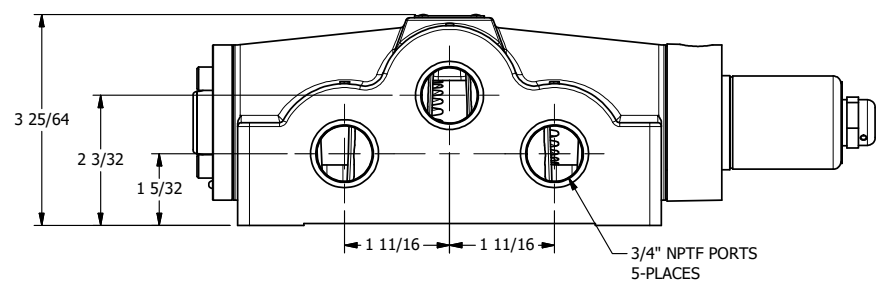

4

3

2

1

**AAA**  
PRODUCTS  
INTERNATIONAL

**AAA PRODUCTS  
INTERNATIONAL**  
7114 Harry Hines Blvd  
Dallas, TX 75235

TITLE: 3/4" SIDE PORT, SNGL SOL, 2 POS,  
SPRING RTRN, CLASSIC SOL,  
PUSH OVRD, DUST EXCLDR

DRAWING NO.:  
DIM\_SO6OPL

4

3

2

THE INFORMATION CONTAINED WITHIN THIS DOCUMENT IS PROPRIETARY TO AAA PRODUCTS AND MAY NOT BE DISCLOSED WITHOUT PRIOR WRITTEN CONSENT