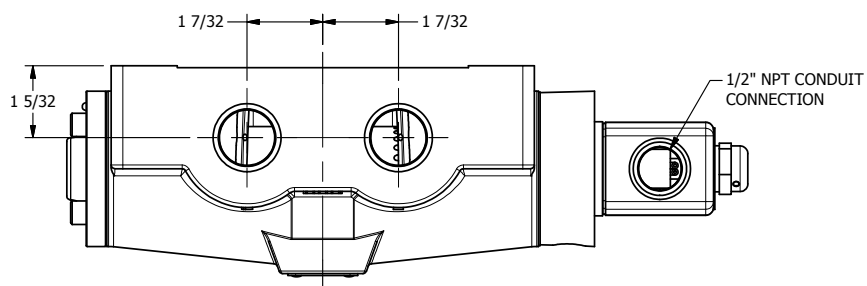

4

3

2

1

AAA
PRODUCTS
INTERNATIONAL

**AAA PRODUCTS
INTERNATIONAL**
7114 Harry Hines Blvd
Dallas, TX 75235

TITLE: 3/4" SIDE PORT, SNGL SOL, 2 POS,
SPRING RTRN, CLASSIC SOL,
DUST EXCLDR

DRAWING NO.:
DIM_SO6L