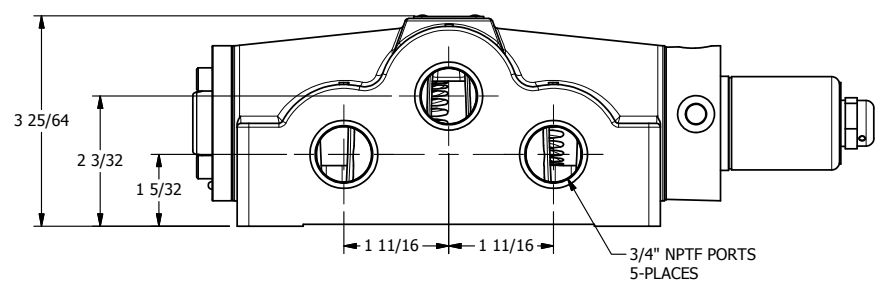

4

3

2

1

AAA
PRODUCTS
INTERNATIONAL

**AAA PRODUCTS
INTERNATIONAL**
7114 Harry Hines Blvd
Dallas, TX 75235

TITLE: 3/4" SIDE PORT, SNGL SOL, 2 POS,
SPRING RTRN, CLASSIC SOL,
DUST EXCLDR

DRAWING NO.:
DIM_SO6L