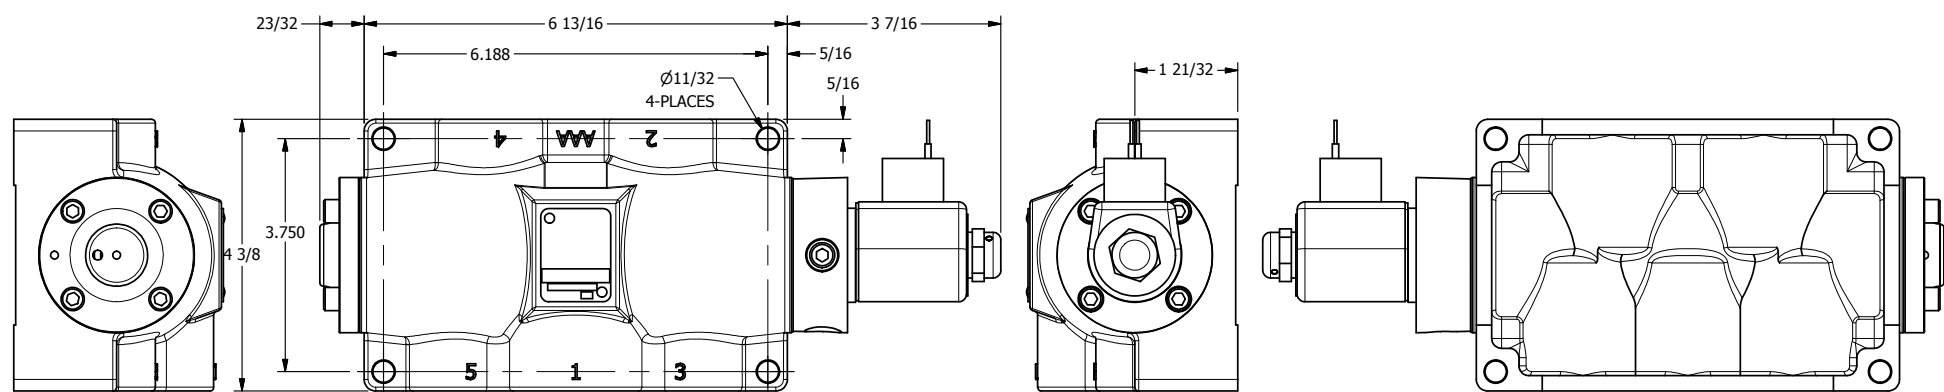

4

3

2

1

AAA
PRODUCTS
INTERNATIONAL

**AAA PRODUCTS
INTERNATIONAL**
7114 Harry Hines Blvd
Dallas, TX 75235

TITLE: 3/4" SIDE PORT, SNGL SOL, 2 POS,
SPRING RTRN, CLASSIC SOL,
DUST EXCLDR

DRAWING NO.:
DIM_SO6L