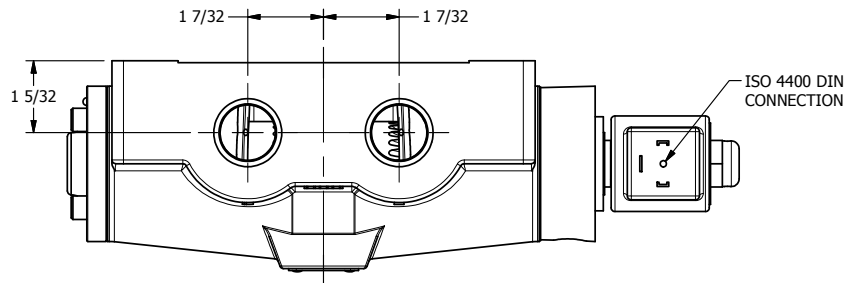

4

3

2

1

**AAA**  
PRODUCTS  
INTERNATIONAL

**AAA PRODUCTS  
INTERNATIONAL**  
7114 Harry Hines Blvd  
Dallas, TX 75235

TITLE: 3/4" SIDE PORT, SNGL SOL, 2 POS,  
SPRING RTRN, ISO 4400 DIN,  
DUST EXCLDR

DRAWING NO.:  
DIM\_SO6EDL