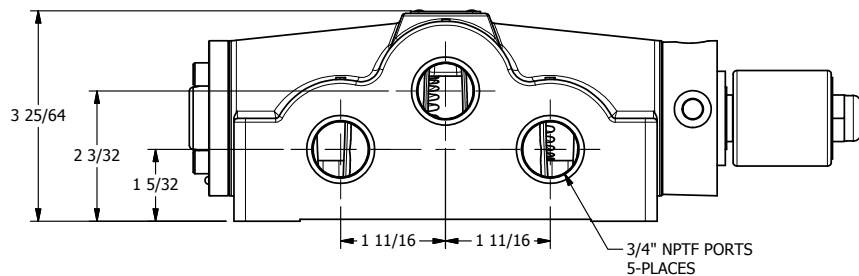

4

3

2

1

**AAA**  
PRODUCTS  
INTERNATIONAL

**AAA PRODUCTS  
INTERNATIONAL**  
7114 Harry Hines Blvd  
Dallas, TX 75235

TITLE: 3/4" SIDE PORT, SNGL SOL, 2 POS,  
SPRING RTRN, ISO 4400 DIN,  
DUST EXCLDR

DRAWING NO.:  
DIM\_SO6EDL