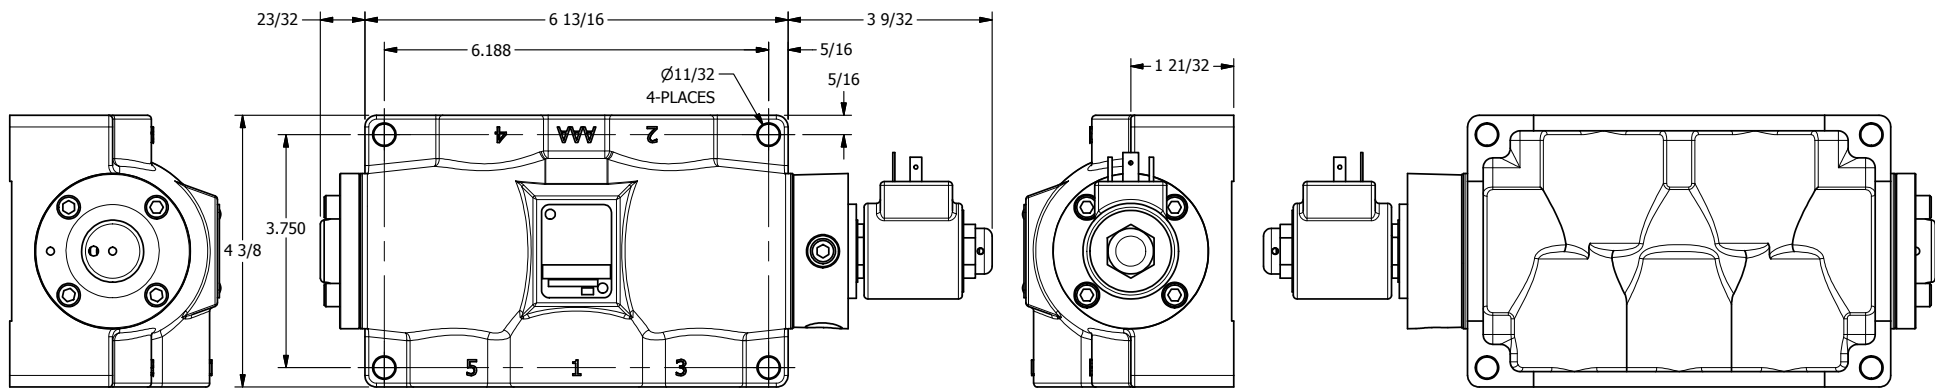

4

3

2

1

**AAA**  
PRODUCTS  
INTERNATIONAL

**AAA PRODUCTS  
INTERNATIONAL**  
7114 Harry Hines Blvd  
Dallas, TX 75235

TITLE: 3/4" SIDE PORT, SNGL SOL, 2 POS,  
SPRING RTRN, ISO 4400 DIN,  
DUST EXCLDR

DRAWING NO.:  
DIM\_SO6EDL