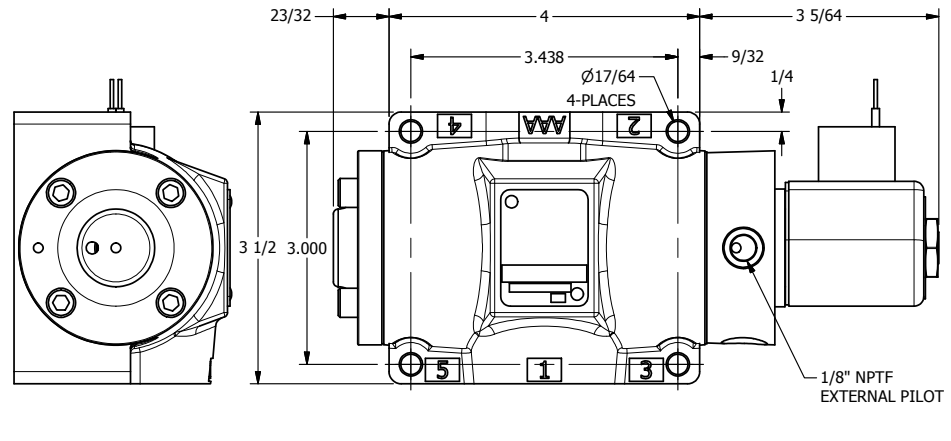

4 | 3 | 2 | 1

AAA
PRODUCTS
INTERNATIONAL

AAA PRODUCTS INTERNATIONAL
7114 Harry Hines Blvd
Dallas, TX 75235

TITLE: 1/2" SIDE PORT, SNGL SOL, 2 POS,
SPRING RTRN, CLASSIC SOL,
EXT PILOT

DRAWING NO.:
DIM_S04Z