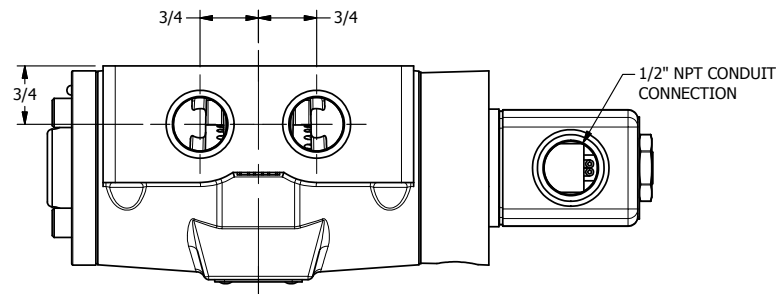

4 | 3 | 2 | 1

AAA
PRODUCTS
INTERNATIONAL

AAA PRODUCTS INTERNATIONAL
7114 Harry Hines Blvd
Dallas, TX 75235

TITLE: 1/2" SIDE PORT, SNGL SOL, 2 POS,
SPRING RTRN, CLASSIC SOL,
EXT PILOT

DRAWING NO.:
DIM_S04Z