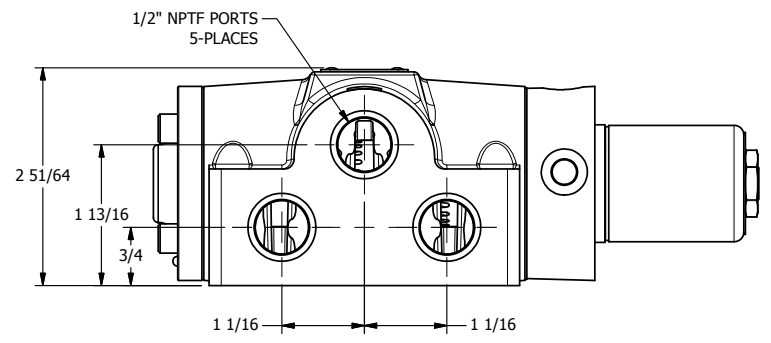

4 | 3 | 2 | 1

AAA
PRODUCTS
INTERNATIONAL

AAA PRODUCTS INTERNATIONAL
7114 Harry Hines Blvd
Dallas, TX 75235

TITLE: 1/2" SIDE PORT, SNGL SOL, 2 POS,
SPRING RTRN, CLASSIC SOL,
EXT PILOT

DRAWING NO.:
DIM_S04Z