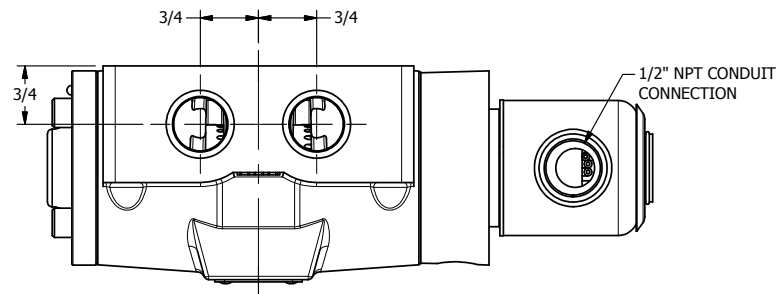

4 3 2 1

AAA
PRODUCTS
INTERNATIONAL

AAA PRODUCTS INTERNATIONAL
7114 Harry Hines Blvd
Dallas, TX 75235

TITLE: 1/2" SIDE PORT, SNGL SOL, 2 POS,
SPRING RTRN, EXPL PROOF,
EXT PILOT

DRAWING NO.:
DIM_S04XZ

4 3 2 1