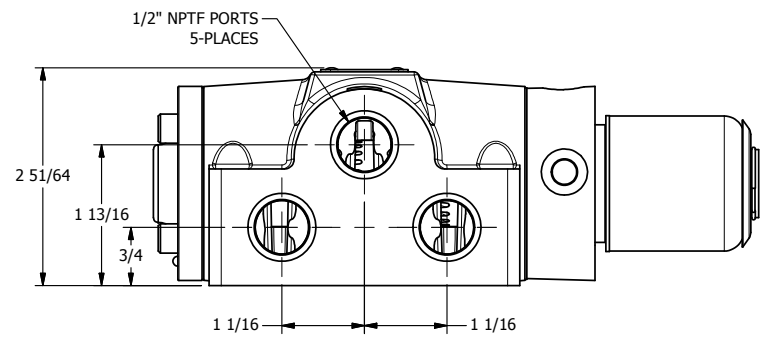

4 3 2 1

AAA
PRODUCTS
INTERNATIONAL

AAA PRODUCTS INTERNATIONAL
7114 Harry Hines Blvd
Dallas, TX 75235

TITLE: 1/2" SIDE PORT, SNGL SOL, 2 POS,
SPRING RTRN, EXPL PROOF,
EXT PILOT

DRAWING NO.:
DIM_S04XZ

4 3 2 1