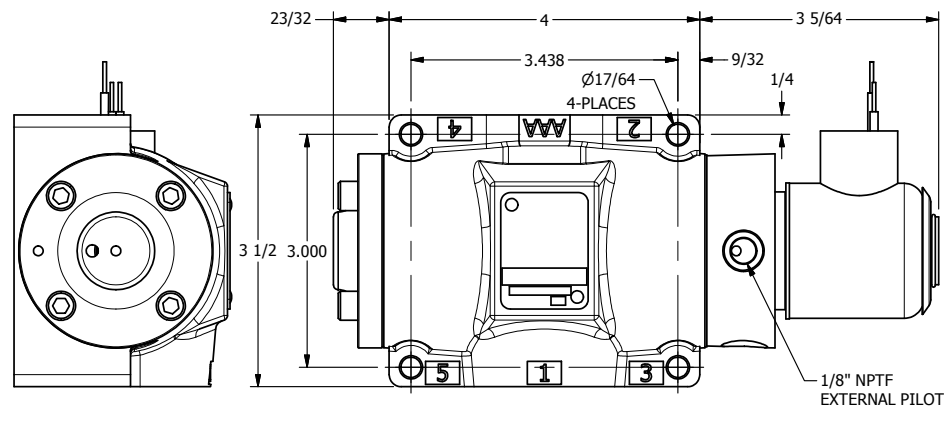

4 3 2 1

AAA
PRODUCTS
INTERNATIONAL

AAA PRODUCTS INTERNATIONAL
7114 Harry Hines Blvd
Dallas, TX 75235

TITLE: 1/2" SIDE PORT, SNGL SOL, 2 POS,
SPRING RTRN, EXPL PROOF,
EXT PILOT

DRAWING NO.:
DIM_S04XZ

4 3 2 1