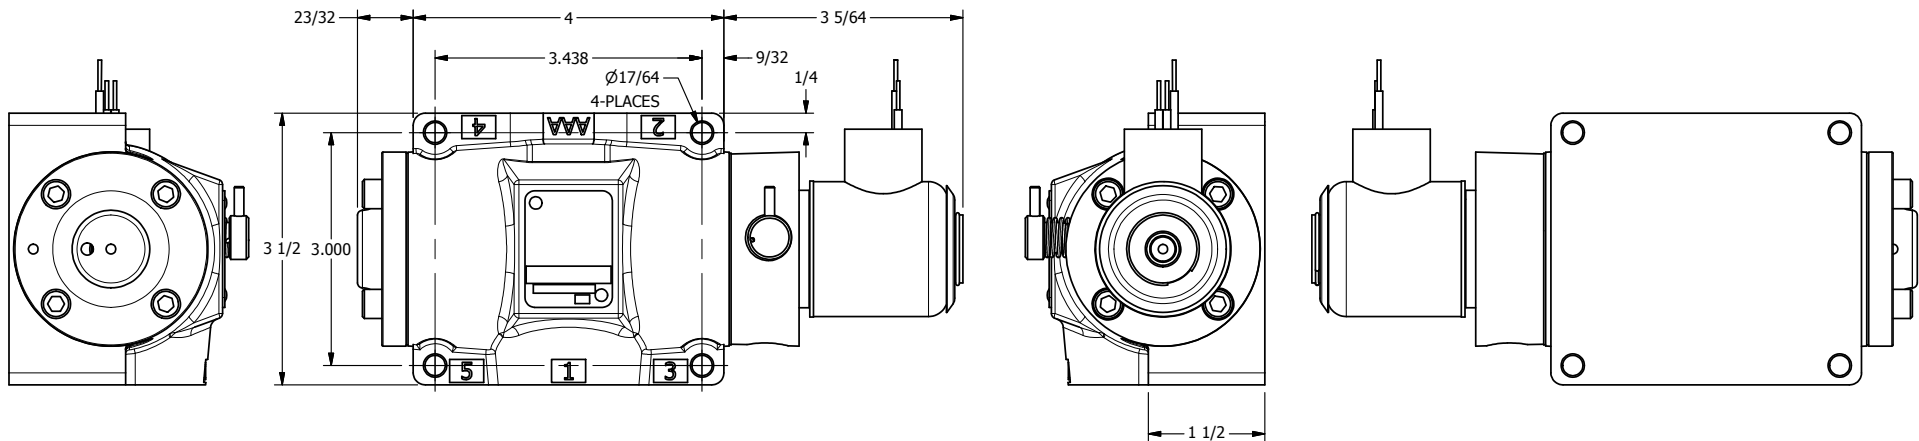

**AAA**  
PRODUCTS  
INTERNATIONAL

**AAA PRODUCTS  
INTERNATIONAL**  
7114 Harry Hines Blvd  
Dallas, TX 75235

TITLE: 1/2" SIDE PORT, SNGL SOL, 2 POS,  
SPRING RTRN, EXPL PROOF,  
LCKNG OVRD

DRAWING NO.:  
DIM\_SO4XON