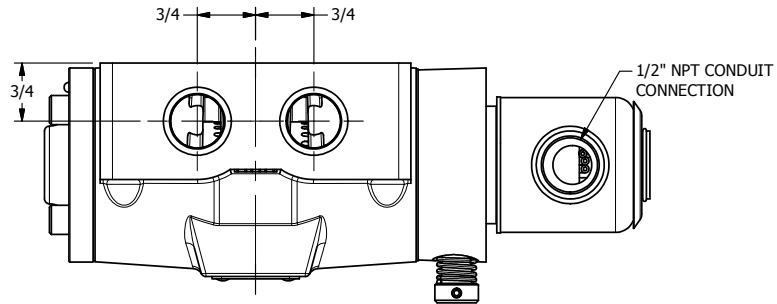

4

3

2

1

B

B

A

A

AAA
PRODUCTS
INTERNATIONAL

**AAA PRODUCTS
INTERNATIONAL**
7114 Harry Hines Blvd
Dallas, TX 75235

TITLE: 1/2" SIDE PORT, SNGL SOL, 2 POS,
SPRING RTRN, EXPL PROOF,
LCKNG OVRD

DRAWING NO.:
DIM_SO4XON

4

3

2

1

THE INFORMATION CONTAINED WITHIN THIS DOCUMENT IS PROPRIETARY TO AAA PRODUCTS AND MAY NOT BE DISCLOSED WITHOUT PRIOR WRITTEN CONSENT