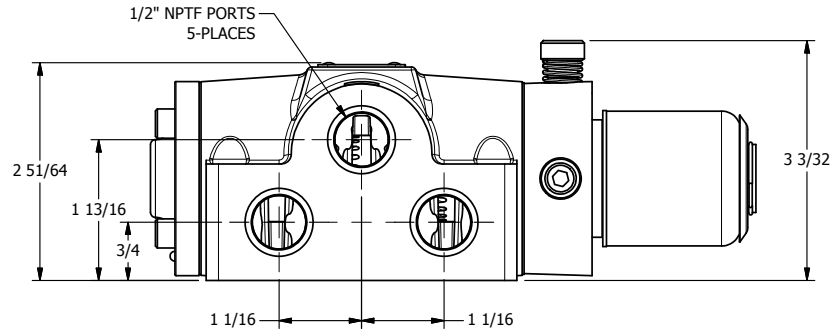

**AAA**  
PRODUCTS  
INTERNATIONAL

**AAA PRODUCTS  
INTERNATIONAL**  
7114 Harry Hines Blvd  
Dallas, TX 75235

TITLE: 1/2" SIDE PORT, SNGL SOL, 2 POS,  
SPRING RTRN, EXPL PROOF,  
LCKNG OVRD

DRAWING NO.:  
DIM\_SO4XON