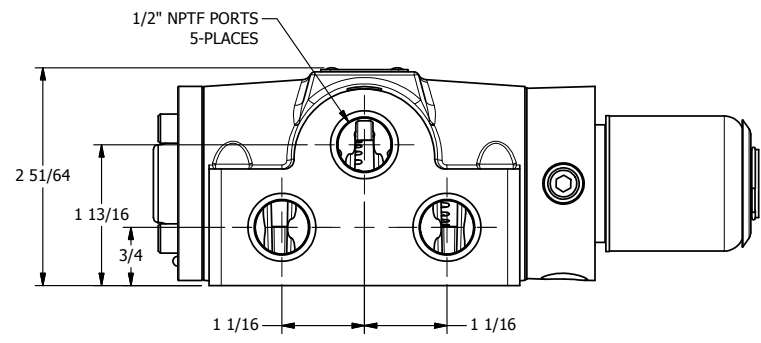

4 3 2 1

4 3 2 1

AAA
PRODUCTS
INTERNATIONAL

AAA PRODUCTS INTERNATIONAL
7114 Harry Hines Blvd
Dallas, TX 75235

TITLE: 1/2" SIDE PORT, SNGL SOL, 2 POS,
SPRING RTRN, EXPL PROOF

DRAWING NO.:
DIM_S04X

THE INFORMATION CONTAINED WITHIN THIS DOCUMENT IS PROPRIETARY TO AAA PRODUCTS AND MAY NOT BE DISCLOSED WITHOUT PRIOR WRITTEN CONSENT