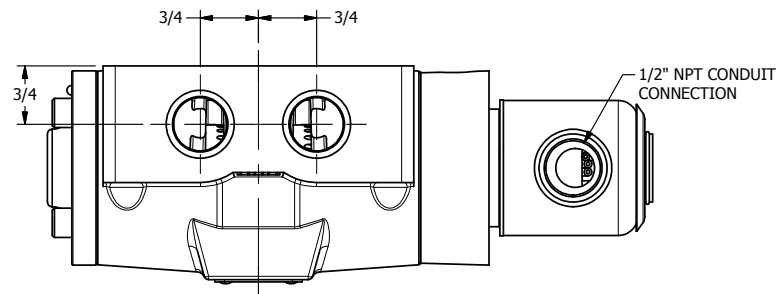

4 3 2 1

4 3 2 1

AAA
PRODUCTS
INTERNATIONAL

AAA PRODUCTS INTERNATIONAL
7114 Harry Hines Blvd
Dallas, TX 75235

TITLE: 1/2" SIDE PORT, SNGL SOL, 2 POS,
SPRING RTRN, EXPL PROOF

DRAWING NO.:
DIM_S04X

THE INFORMATION CONTAINED WITHIN THIS DOCUMENT IS PROPRIETARY TO AAA PRODUCTS AND MAY NOT BE DISCLOSED WITHOUT PRIOR WRITTEN CONSENT