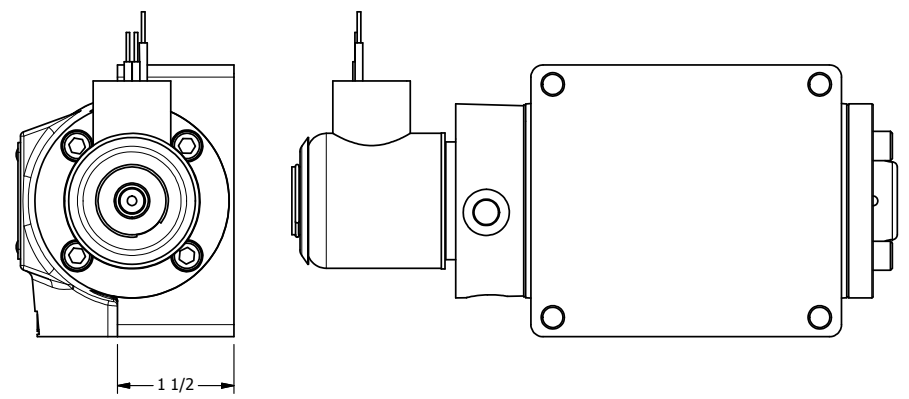

4 3 2 1

4 3 2 1

AAA
PRODUCTS
INTERNATIONAL

AAA PRODUCTS INTERNATIONAL
7114 Harry Hines Blvd
Dallas, TX 75235

TITLE: 1/2" SIDE PORT, SNGL SOL, 2 POS,
SPRING RTRN, EXPL PROOF

DRAWING NO.:
DIM_S04X

THE INFORMATION CONTAINED WITHIN THIS DOCUMENT IS PROPRIETARY TO AAA PRODUCTS AND MAY NOT BE DISCLOSED WITHOUT PRIOR WRITTEN CONSENT