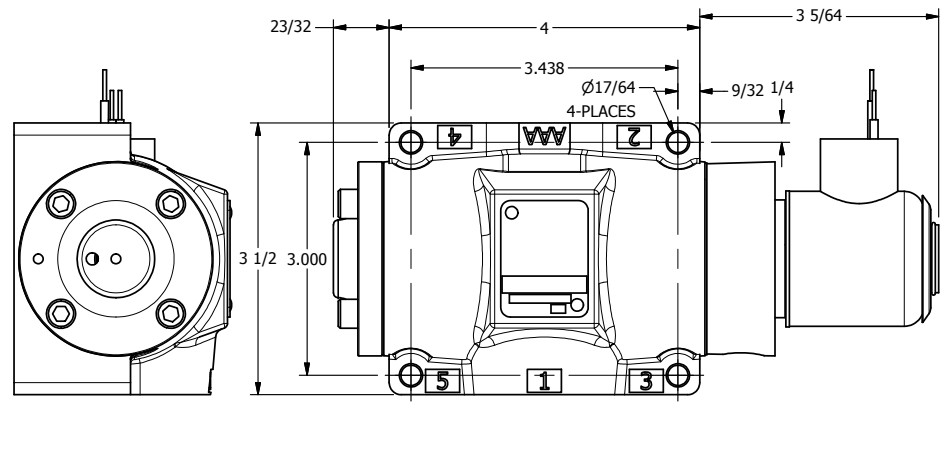

4 3 2 1

4 3 2 1

AAA
PRODUCTS
INTERNATIONAL

AAA PRODUCTS INTERNATIONAL
7114 Harry Hines Blvd
Dallas, TX 75235

TITLE: 1/2" SIDE PORT, SNGL SOL, 2 POS,
SPRING RTRN, EXPL PROOF

DRAWING NO.:
DIM_S04X

THE INFORMATION CONTAINED WITHIN THIS DOCUMENT IS PROPRIETARY TO AAA PRODUCTS AND MAY NOT BE DISCLOSED WITHOUT PRIOR WRITTEN CONSENT