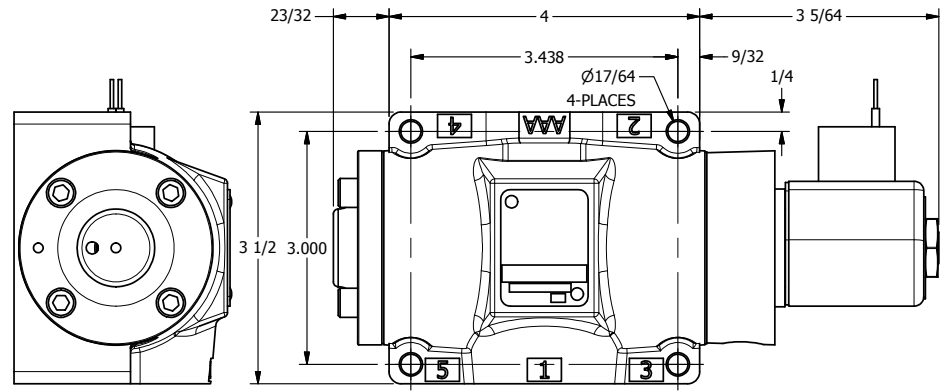

4 3 2 1

AAA
PRODUCTS
INTERNATIONAL

AAA PRODUCTS INTERNATIONAL
7114 Harry Hines Blvd
Dallas, TX 75235

TITLE: 1/2" SIDE PORT, SNGL SOL, 2 POS,
SPRING RTRN, CLASSIC SOL,
1/8" NPTF SOL VENT

DRAWING NO.:
DIM_SO4T