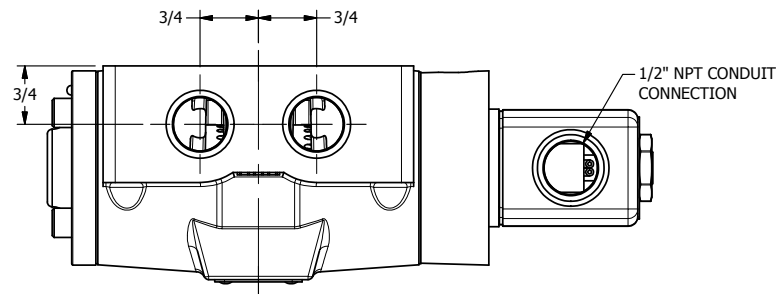

4 3 2 1

AAA
PRODUCTS
INTERNATIONAL

AAA PRODUCTS INTERNATIONAL
7114 Harry Hines Blvd
Dallas, TX 75235

TITLE: 1/2" SIDE PORT, SNGL SOL, 2 POS,
SPRING RTRN, CLASSIC SOL,
1/8" NPTF SOL VENT

DRAWING NO.:
DIM_SO4T