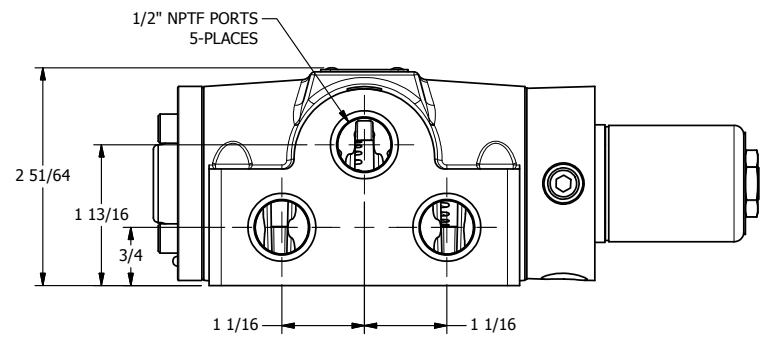

4 3 2 1

AAA
PRODUCTS
INTERNATIONAL

AAA PRODUCTS INTERNATIONAL
7114 Harry Hines Blvd
Dallas, TX 75235

TITLE: 1/2" SIDE PORT, SNGL SOL, 2 POS,
SPRING RTRN, CLASSIC SOL,
1/8" NPTF SOL VENT

DRAWING NO.:
DIM_SO4T