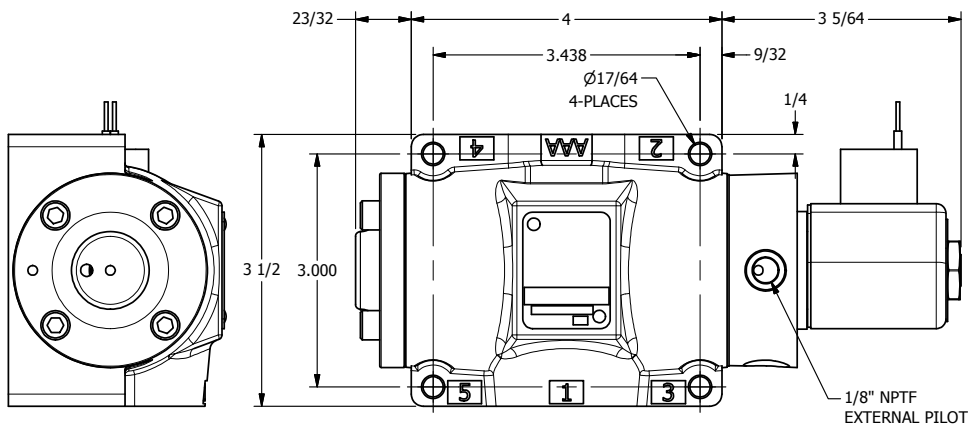

4

3

2

1

AAA
PRODUCTS
INTERNATIONAL

AAA PRODUCTS INTERNATIONAL
7114 Harry Hines Blvd
Dallas, TX 75235

TITLE: 1/2" SUBPLATE, SNGL SOL, 2 POS,
SPRING RTRN, CLASSIC SOL,
EXT PILOT

DRAWING NO.:
DIM_SO4PZ