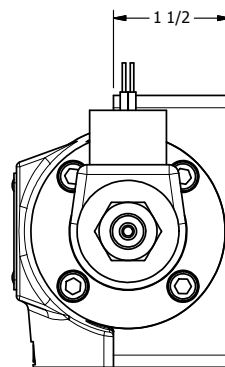

4

3

2

1

AAA
PRODUCTS
INTERNATIONAL

AAA PRODUCTS INTERNATIONAL
7114 Harry Hines Blvd
Dallas, TX 75235

TITLE: 1/2" SUBPLATE, SNGL SOL, 2 POS,
SPRING RTRN, CLASSIC SOL,
EXT PILOT

DRAWING NO.:
DIM_SO4PZ