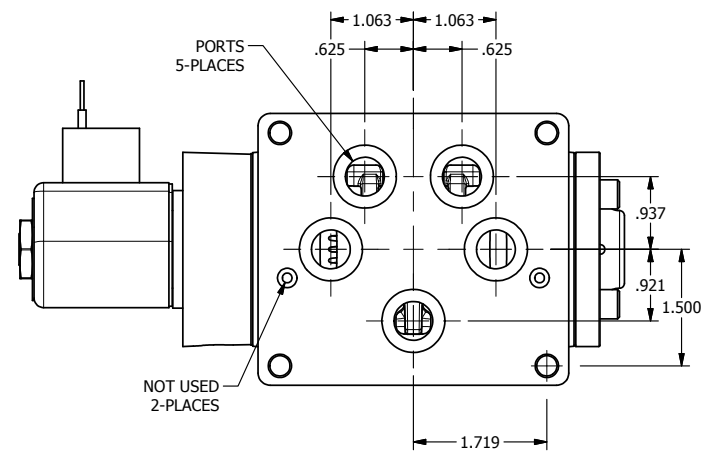

4

3

2

1

AAA
PRODUCTS
INTERNATIONAL

AAA PRODUCTS INTERNATIONAL
7114 Harry Hines Blvd
Dallas, TX 75235

TITLE: 1/2" SUBPLATE, SNGL SOL, 2 POS,
SPRING RTRN, CLASSIC SOL,
EXT PILOT

DRAWING NO.:
DIM_SO4PZ