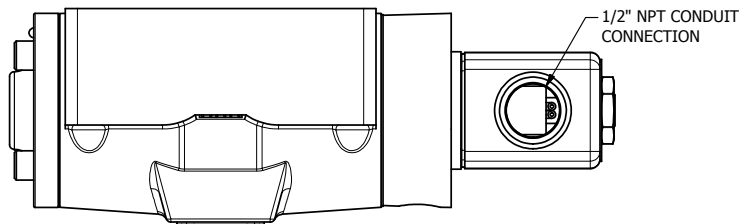

4

3

2

1

AAA
PRODUCTS
INTERNATIONAL

AAA PRODUCTS INTERNATIONAL
7114 Harry Hines Blvd
Dallas, TX 75235

TITLE: 1/2" SUBPLATE, SNGL SOL, 2 POS,
SPRING RTRN, CLASSIC SOL,
EXT PILOT

DRAWING NO.:
DIM_SO4PZ