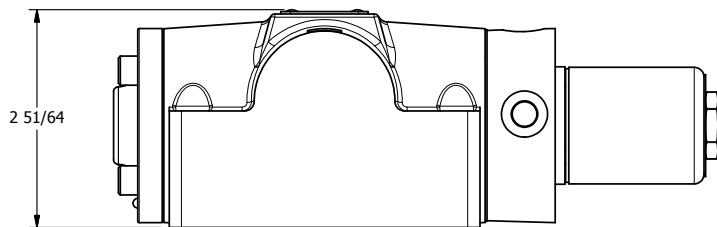

4

3

2

1

AAA
PRODUCTS
INTERNATIONAL

AAA PRODUCTS INTERNATIONAL
7114 Harry Hines Blvd
Dallas, TX 75235

TITLE: 1/2" SUBPLATE, SNGL SOL, 2 POS,
SPRING RTRN, CLASSIC SOL,
EXT PILOT

DRAWING NO.:
DIM_SO4PZ