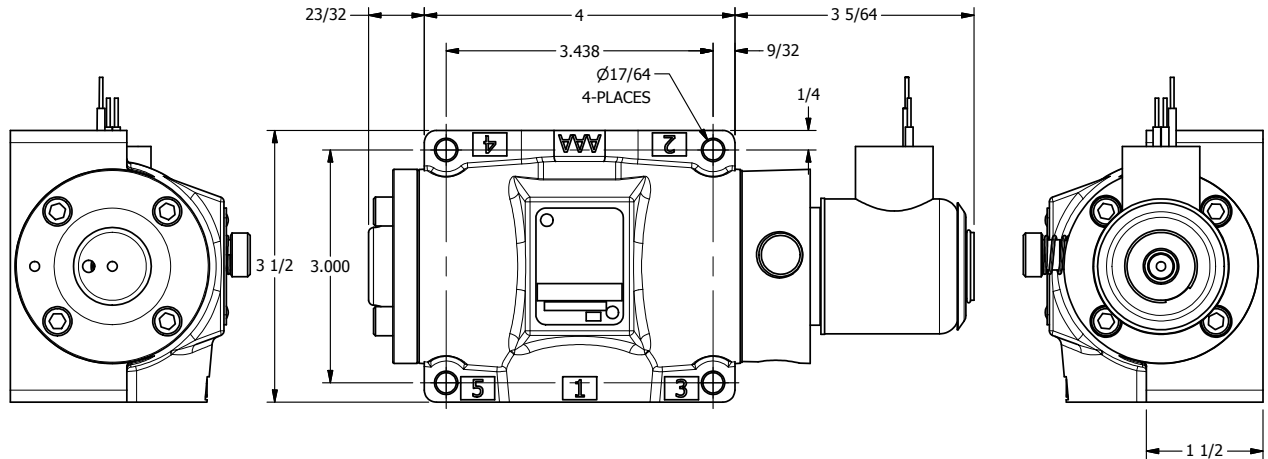

4

3

2

1

**AAA**  
PRODUCTS  
INTERNATIONAL

**AAA PRODUCTS INTERNATIONAL**  
7114 Harry Hines Blvd  
Dallas, TX 75235

TITLE: 1/2" SUBPLATE, SNGL SOL, 2 POS,  
SPRING RTRN, EXPL PROOF,  
LCKNG OVRD

DRAWING NO.:  
DIM\_SO4PXO