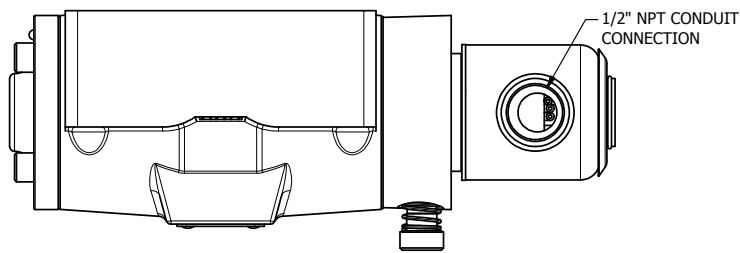

4

3

2

1

**AAA**  
PRODUCTS  
INTERNATIONAL

**AAA PRODUCTS INTERNATIONAL**  
7114 Harry Hines Blvd  
Dallas, TX 75235

TITLE: 1/2" SUBPLATE, SNGL SOL, 2 POS,  
SPRING RTRN, EXPL PROOF,  
LCKNG OVRD

DRAWING NO.:  
DIM\_SO4PXO