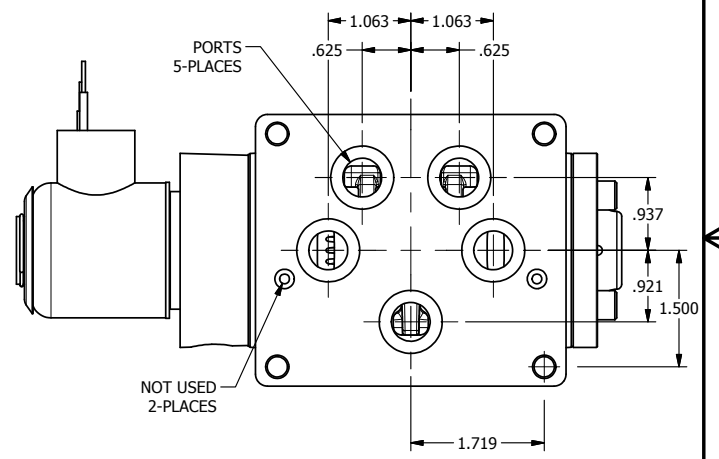

4

3

2

1

**AAA**  
PRODUCTS  
INTERNATIONAL

**AAA PRODUCTS INTERNATIONAL**  
7114 Harry Hines Blvd  
Dallas, TX 75235

TITLE: 1/2" SUBPLATE, SNGL SOL, 2 POS,  
SPRING RTRN, EXPL PROOF,  
LCKNG OVRD

DRAWING NO.:  
DIM\_SO4PXO