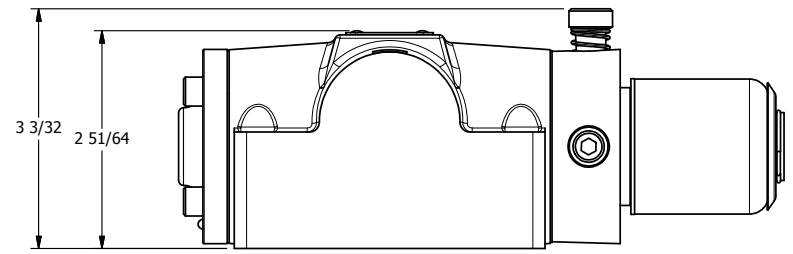

4

3

2

1

**AAA**  
PRODUCTS  
INTERNATIONAL

**AAA PRODUCTS INTERNATIONAL**  
7114 Harry Hines Blvd  
Dallas, TX 75235

TITLE: 1/2" SUBPLATE, SNGL SOL, 2 POS,  
SPRING RTRN, EXPL PROOF,  
LCKNG OVRD

DRAWING NO.:  
DIM\_SO4PXO