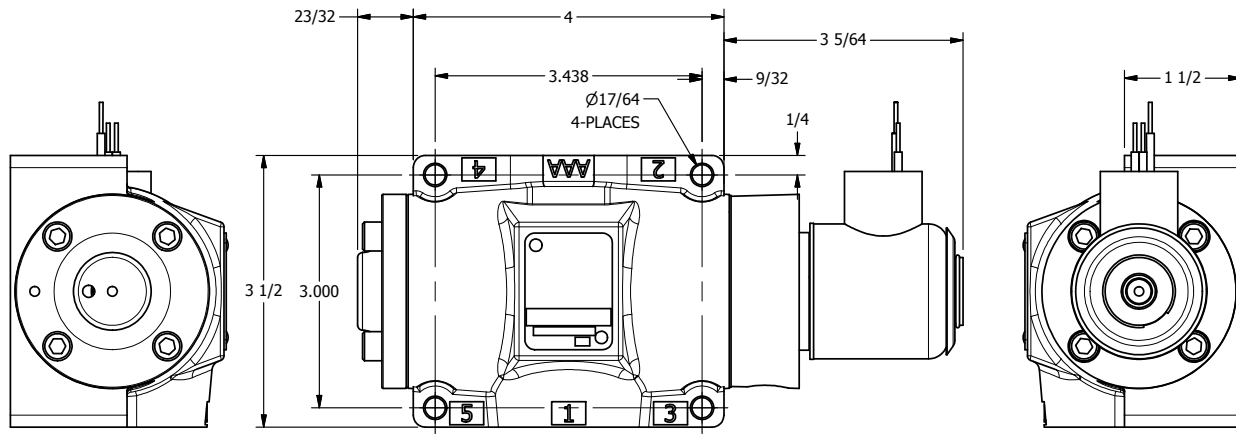

4

3

2

1

AAA
PRODUCTS
INTERNATIONAL

AAA PRODUCTS INTERNATIONAL
7114 Harry Hines Blvd
Dallas, TX 75235

TITLE: 1/2" SUBPLATE, SNGL SOL, 2 POS,
SPRING RTRN, EXPL PROOF

DRAWING NO.:
DIM_S04PX