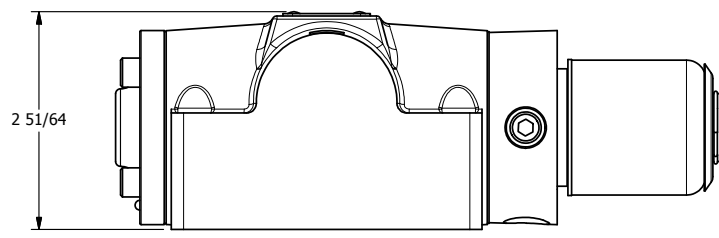

4

3

2

1

AAA
PRODUCTS
INTERNATIONAL

AAA PRODUCTS INTERNATIONAL
7114 Harry Hines Blvd
Dallas, TX 75235

TITLE: 1/2" SUBPLATE, SNGL SOL, 2 POS,
SPRING RTRN, EXPL PROOF

DRAWING NO.:
DIM_S04PX