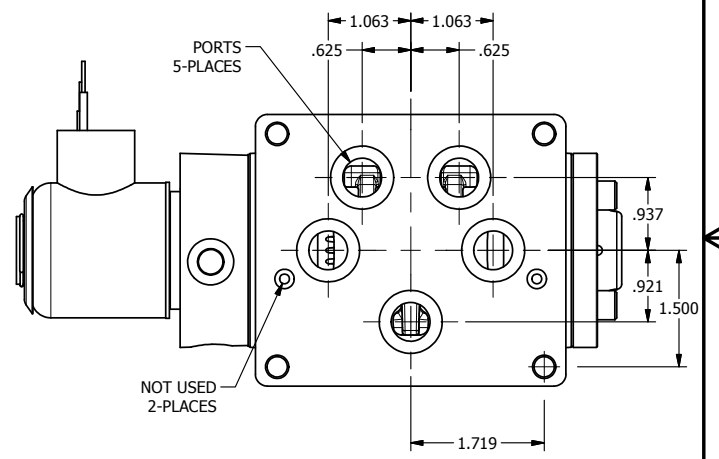

4

3

2

1

AAA
PRODUCTS
INTERNATIONAL

AAA PRODUCTS INTERNATIONAL
7114 Harry Hines Blvd
Dallas, TX 75235

TITLE: 1/2" SUBPLATE, SNGL SOL, 2 POS,
SPRING RTRN, EXPL PROOF

DRAWING NO.:
DIM_S04PX