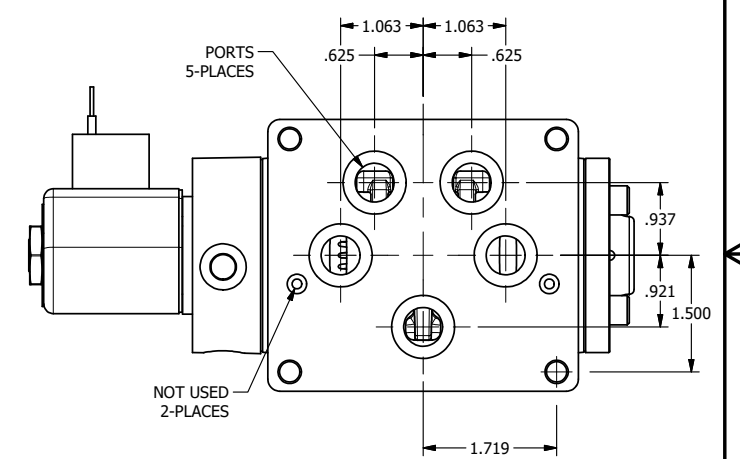

4

3

2

1

AAA
PRODUCTS
INTERNATIONAL

AAA PRODUCTS INTERNATIONAL
7114 Harry Hines Blvd
Dallas, TX 75235

TITLE: 1/2" SUBPLATE, SNGL SOL, 2 POS,
SPRING RTRN, CLASSIC SOL,
HIGH PSI SOL

DRAWING NO.:
DIM_S04PV