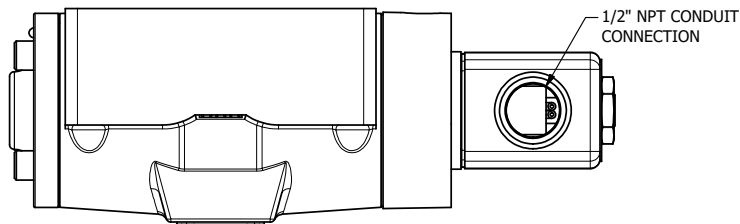

4

3

2

1

AAA
PRODUCTS
INTERNATIONAL

AAA PRODUCTS INTERNATIONAL
7114 Harry Hines Blvd
Dallas, TX 75235

TITLE: 1/2" SUBPLATE, SNGL SOL, 2 POS,
SPRING RTRN, CLASSIC SOL,
HIGH PSI SOL

DRAWING NO.:
DIM_S04PV