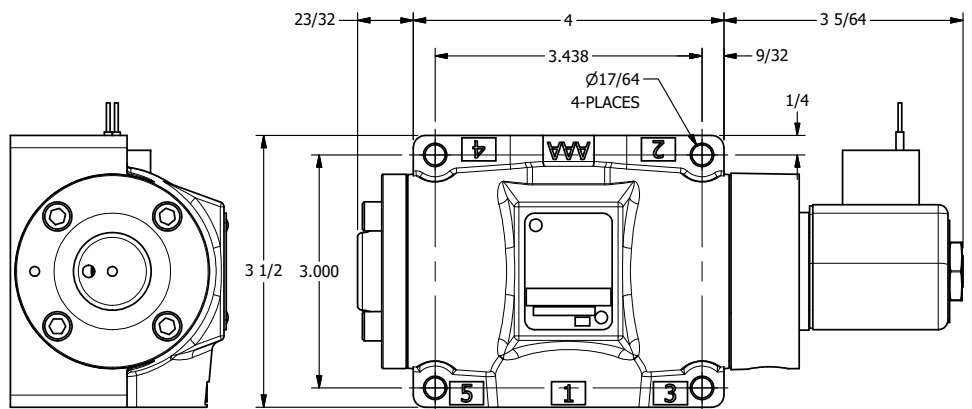

4

3

2

1

AAA
PRODUCTS
INTERNATIONAL

AAA PRODUCTS INTERNATIONAL
7114 Harry Hines Blvd
Dallas, TX 75235

TITLE: 1/2" SUBPLATE, SNGL SOL, 2 POS,
SPRING RTRN, CLASSIC SOL,
HIGH PSI SOL

DRAWING NO.:
DIM_S04PV