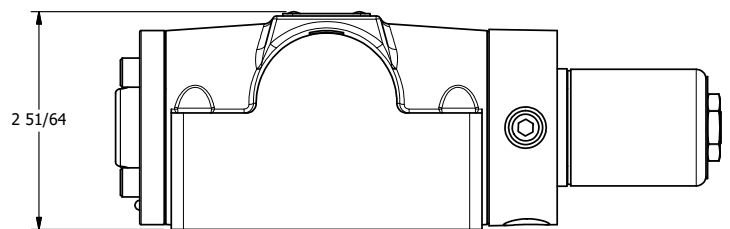

4

3

2

1

AAA
PRODUCTS
INTERNATIONAL

AAA PRODUCTS INTERNATIONAL
7114 Harry Hines Blvd
Dallas, TX 75235

TITLE: 1/2" SUBPLATE, SNGL SOL, 2 POS,
SPRING RTRN, CLASSIC SOL,
HIGH PSI SOL

DRAWING NO.:
DIM_S04PV