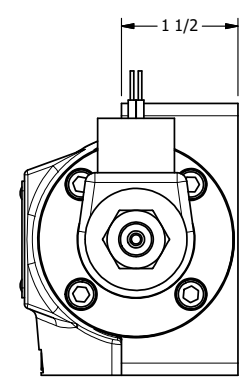

4

3

2

1

AAA
PRODUCTS
INTERNATIONAL

AAA PRODUCTS INTERNATIONAL
7114 Harry Hines Blvd
Dallas, TX 75235

TITLE: 1/2" SUBPLATE, SNGL SOL, 2 POS,
SPRING RTRN, CLASSIC SOL,
HIGH PSI SOL

DRAWING NO.:
DIM_S04PV