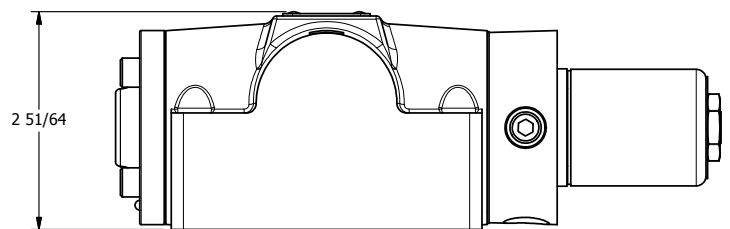

4

3

2

1

AAA
PRODUCTS
INTERNATIONAL

AAA PRODUCTS INTERNATIONAL
7114 Harry Hines Blvd
Dallas, TX 75235

TITLE: 1/2" SUBPLATE, SNGL SOL, 2 POS,
SPRING RTRN, CLASSIC SOL,
1/8" NPTF SOL VENT

DRAWING NO.:
DIM_S04PT