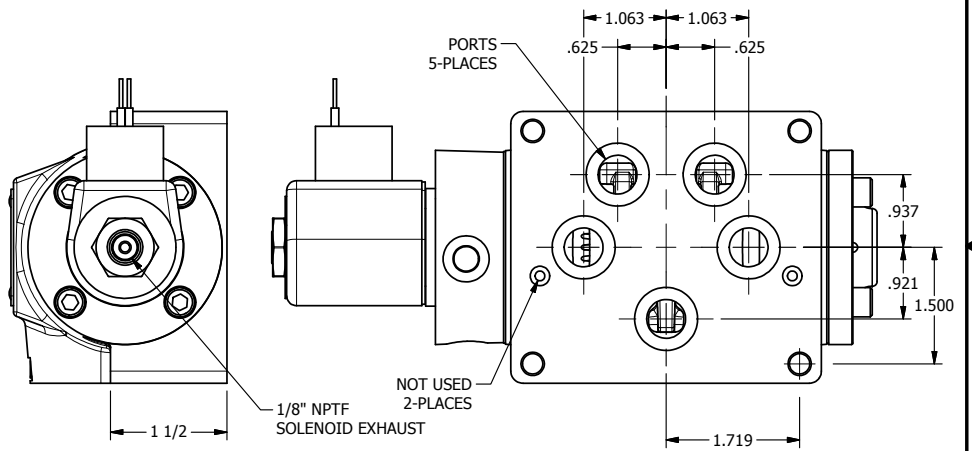

4

3

2

1

AAA
PRODUCTS
INTERNATIONAL

AAA PRODUCTS INTERNATIONAL
7114 Harry Hines Blvd
Dallas, TX 75235

TITLE: 1/2" SUBPLATE, SNGL SOL, 2 POS,
SPRING RTRN, CLASSIC SOL,
1/8" NPTF SOL VENT

DRAWING NO.:
DIM_S04PT