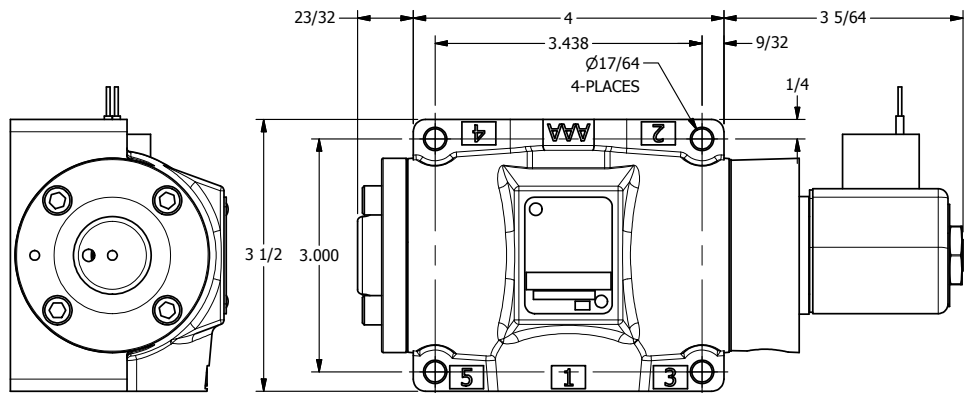

4

3

2

1

AAA
PRODUCTS
INTERNATIONAL

AAA PRODUCTS INTERNATIONAL
7114 Harry Hines Blvd
Dallas, TX 75235

TITLE: 1/2" SUBPLATE, SNGL SOL, 2 POS,
SPRING RTRN, CLASSIC SOL,
1/8" NPTF SOL VENT

DRAWING NO.:
DIM_S04PT