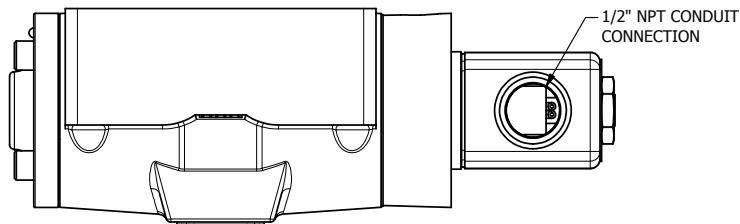

4

3

2

1

AAA
PRODUCTS
INTERNATIONAL

AAA PRODUCTS INTERNATIONAL
7114 Harry Hines Blvd
Dallas, TX 75235

TITLE: 1/2" SUBPLATE, SNGL SOL, 2 POS,
SPRING RTRN, CLASSIC SOL,
1/8" NPTF SOL VENT

DRAWING NO.:
DIM_S04PT