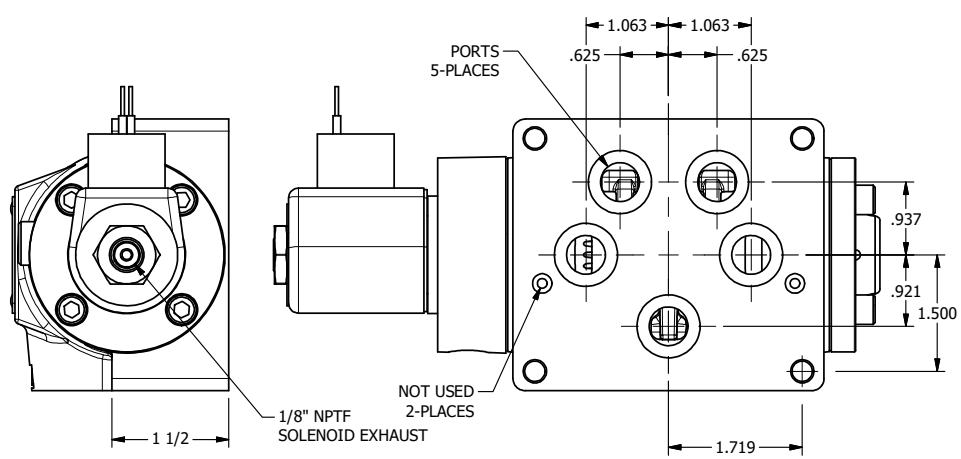

4

3

2

1

**AAA**  
PRODUCTS  
INTERNATIONAL

**AAA PRODUCTS INTERNATIONAL**  
7114 Harry Hines Blvd  
Dallas, TX 75235

TITLE: 1/2" SUBPLATE, SNGL SOL, 2 POS,  
SPRING RTRN, CLASSIC SOL,  
PUSH OVRD, TAPPED VENT

DRAWING NO.:  
DIM\_SO4POPT

THE INFORMATION CONTAINED WITHIN THIS DOCUMENT IS PROPRIETARY TO AAA PRODUCTS AND MAY NOT BE DISCLOSED WITHOUT PRIOR WRITTEN CONSENT

4

3

2

B

B

A