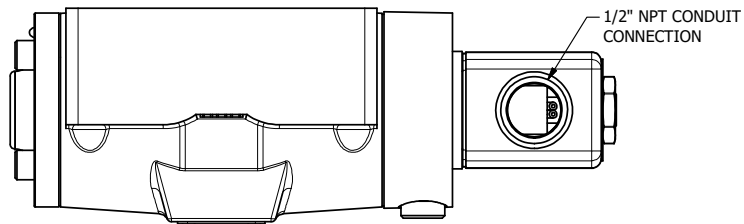

4

3

2

1

**AAA**  
PRODUCTS  
INTERNATIONAL

**AAA PRODUCTS INTERNATIONAL**  
7114 Harry Hines Blvd  
Dallas, TX 75235

TITLE: 1/2" SUBPLATE, SNGL SOL, 2 POS,  
SPRING RTRN, CLASSIC SOL,  
PUSH OVRD, TAPPED VENT