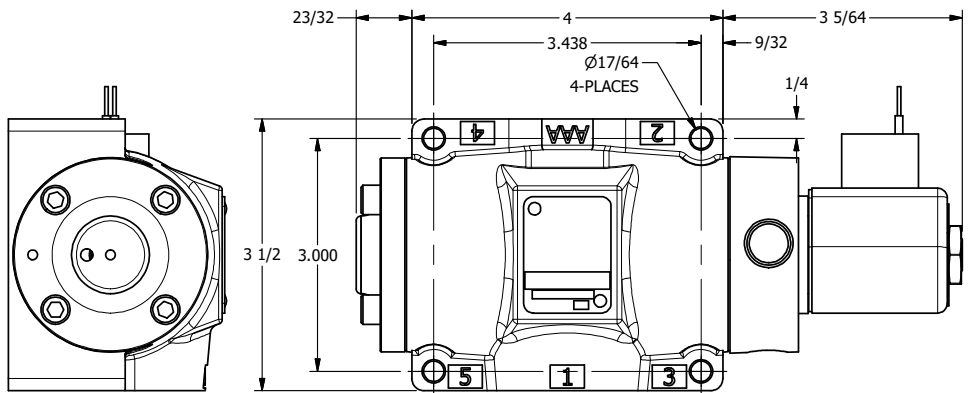

4

3

2

1

**AAA**  
PRODUCTS  
INTERNATIONAL

**AAA PRODUCTS INTERNATIONAL**  
7114 Harry Hines Blvd  
Dallas, TX 75235

TITLE: 1/2" SUBPLATE, SNGL SOL, 2 POS,  
SPRING RTRN, CLASSIC SOL,  
PUSH OVRD, TAPPED VENT

DRAWING NO.:  
DIM\_SO4POPT

THE INFORMATION CONTAINED WITHIN THIS DOCUMENT IS PROPRIETARY TO AAA PRODUCTS AND MAY NOT BE DISCLOSED WITHOUT PRIOR WRITTEN CONSENT

4

3

2

B

B

A