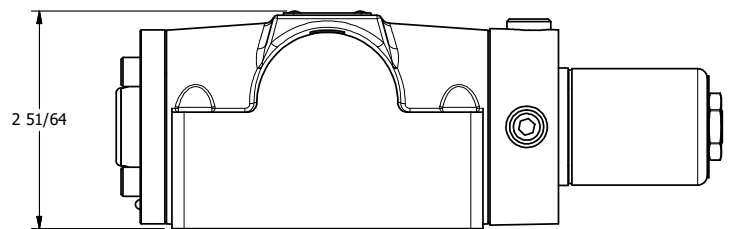

4

3

2

1

**AAA**  
PRODUCTS  
INTERNATIONAL

**AAA PRODUCTS INTERNATIONAL**  
7114 Harry Hines Blvd  
Dallas, TX 75235

TITLE: 1/2" SUBPLATE, SNGL SOL, 2 POS,  
SPRING RTRN, CLASSIC SOL,  
PUSH OVRD, TAPPED VENT