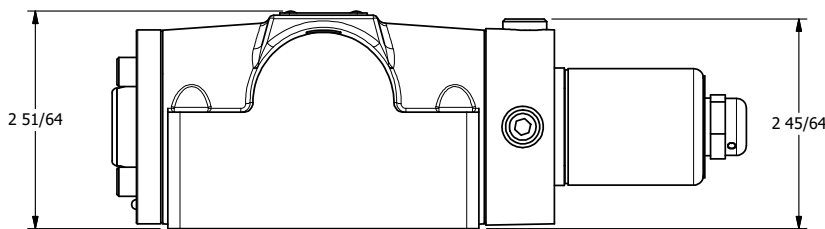

4

3

2

1

AAA
PRODUCTS
INTERNATIONAL

**AAA PRODUCTS
INTERNATIONAL**
7114 Harry Hines Blvd
Dallas, TX 75235

TITLE: 1/2" SUBPLATE, SNGL SOL, 2 POS,
SPRING RTRN, CLASSIC SOL,
PUSH OVRD, DUST EXCLDR

DRAWING NO.:
DIM_SO4POPL