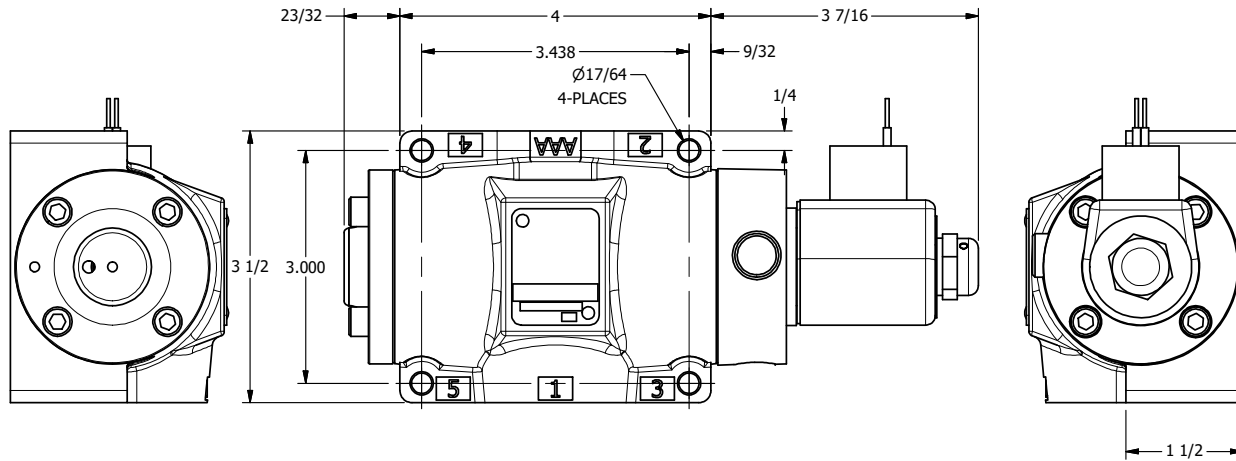

4

3

2

1

AAA
PRODUCTS
INTERNATIONAL

**AAA PRODUCTS
INTERNATIONAL**
7114 Harry Hines Blvd
Dallas, TX 75235

TITLE: 1/2" SUBPLATE, SNGL SOL, 2 POS,
SPRING RTRN, CLASSIC SOL,
PUSH OVRD, DUST EXCLDR

DRAWING NO.:
DIM_SO4POPL