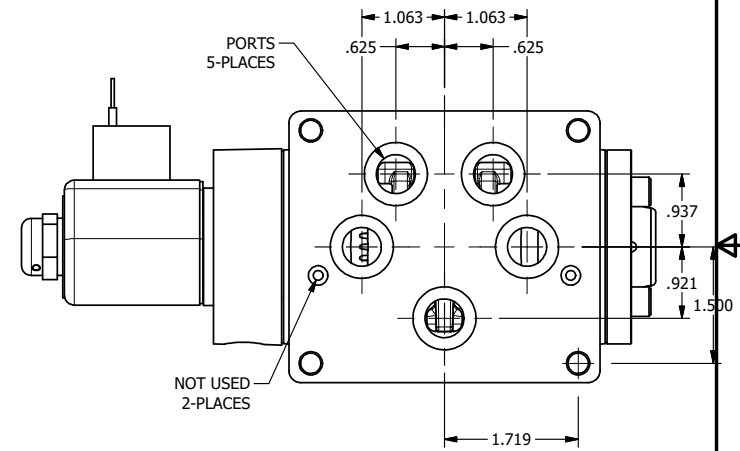

4

3

2

1

AAA
PRODUCTS
INTERNATIONAL

**AAA PRODUCTS
INTERNATIONAL**
7114 Harry Hines Blvd
Dallas, TX 75235

TITLE: 1/2" SUBPLATE, SNGL SOL, 2 POS,
SPRING RTRN, CLASSIC SOL,
PUSH OVRD, DUST EXCLDR

DRAWING NO.:
DIM_SO4POPL