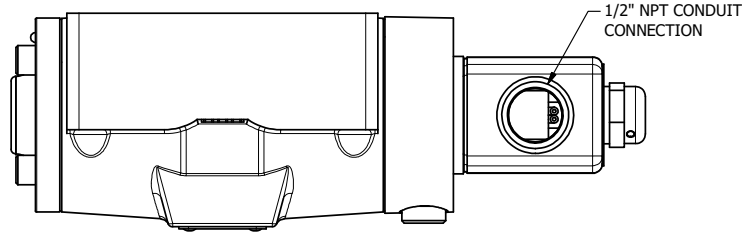

4

3

2

1

AAA
PRODUCTS
INTERNATIONAL

**AAA PRODUCTS
INTERNATIONAL**
7114 Harry Hines Blvd
Dallas, TX 75235

TITLE: 1/2" SUBPLATE, SNGL SOL, 2 POS,
SPRING RTRN, CLASSIC SOL,
PUSH OVRD, DUST EXCLDR

DRAWING NO.:
DIM_SO4POPL