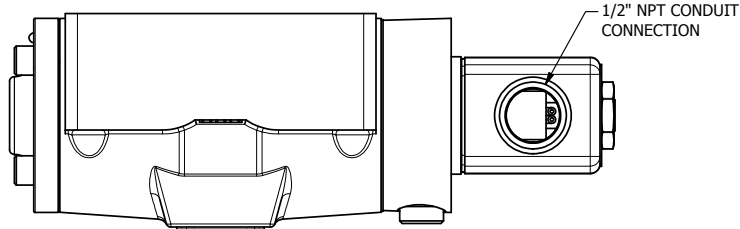

4

3

2

1

**AAA**  
PRODUCTS  
INTERNATIONAL

**AAA PRODUCTS INTERNATIONAL**  
7114 Harry Hines Blvd  
Dallas, TX 75235

TITLE: 1/2" SUBPLATE, SNGL SOL, 2 POS,  
SPRING RTRN, CLASSIC SOL,  
PUSH OVRD

DRAWING NO.: DIM\_SO4POP