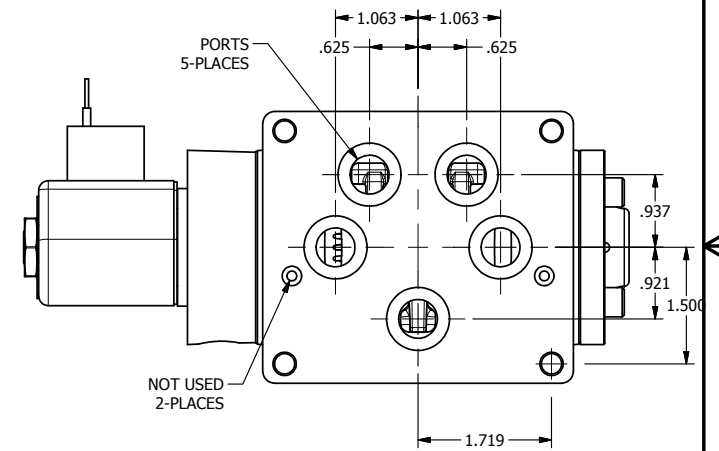

4

3

2

1

**AAA**  
PRODUCTS  
INTERNATIONAL

**AAA PRODUCTS INTERNATIONAL**  
7114 Harry Hines Blvd  
Dallas, TX 75235

TITLE: 1/2" SUBPLATE, SNGL SOL, 2 POS,  
SPRING RTRN, CLASSIC SOL,  
PUSH OVRD

DRAWING NO.: DIM\_SO4POP