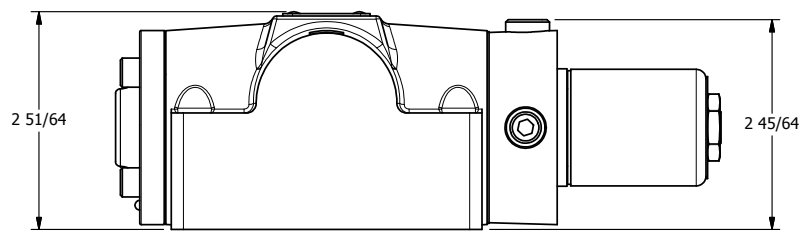

4

3

2

1

**AAA**  
PRODUCTS  
INTERNATIONAL

**AAA PRODUCTS INTERNATIONAL**  
7114 Harry Hines Blvd  
Dallas, TX 75235

TITLE: 1/2" SUBPLATE, SNGL SOL, 2 POS,  
SPRING RTRN, CLASSIC SOL,  
PUSH OVRD

DRAWING NO.: DIM\_SO4POP