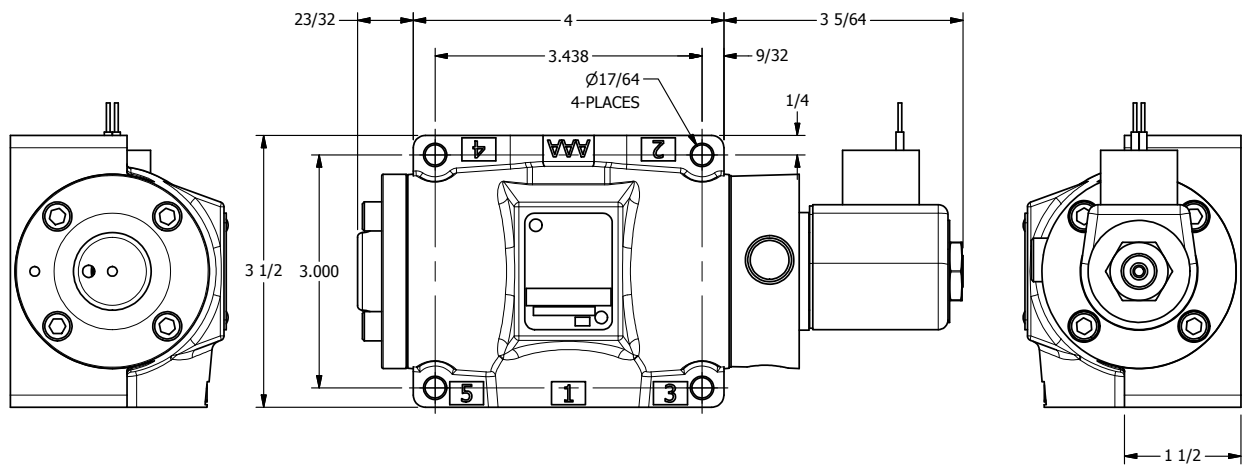

4

3

2

1

**AAA**  
PRODUCTS  
INTERNATIONAL

**AAA PRODUCTS INTERNATIONAL**  
7114 Harry Hines Blvd  
Dallas, TX 75235

TITLE: 1/2" SUBPLATE, SNGL SOL, 2 POS,  
SPRING RTRN, CLASSIC SOL,  
PUSH OVRD

DRAWING NO.: DIM\_SO4POP