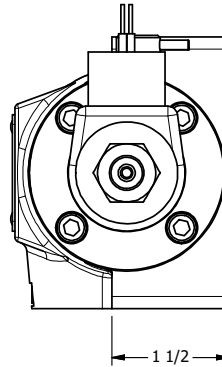

4

3

2

1

B

B

A

A

AAA
PRODUCTS
INTERNATIONAL

AAA PRODUCTS INTERNATIONAL
7114 Harry Hines Blvd
Dallas, TX 75235

TITLE: 1/2" SUBPLATE, SNGL SOL, 2 POS,
SPRING RTRN, CLASSIC SOL,
NON-LCKNG OVRD, EXT PILOT

DRAWING NO.:
DIM_SO4PONZ