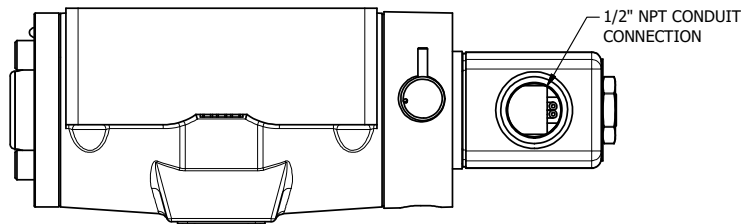

4

3

2

1

B

B

A

A

AAA
PRODUCTS
INTERNATIONAL

AAA PRODUCTS INTERNATIONAL
7114 Harry Hines Blvd
Dallas, TX 75235

TITLE: 1/2" SUBPLATE, SNGL SOL, 2 POS,
SPRING RTRN, CLASSIC SOL,
NON-LCKNG OVRD, EXT PILOT

DRAWING NO.:
DIM_SO4PONZ

4

3

2

THE INFORMATION CONTAINED WITHIN THIS DOCUMENT IS PROPRIETARY TO AAA PRODUCTS AND MAY NOT BE DISCLOSED WITHOUT PRIOR WRITTEN CONSENT