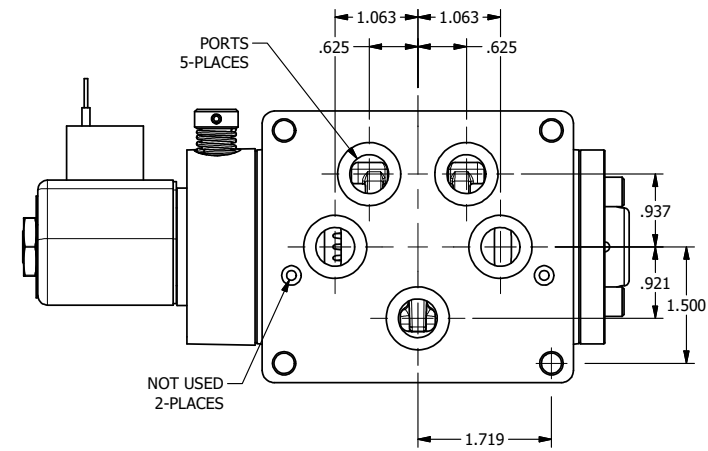

4

3

2

1

B

B

A

A

AAA
PRODUCTS
INTERNATIONAL

AAA PRODUCTS INTERNATIONAL
7114 Harry Hines Blvd
Dallas, TX 75235

TITLE: 1/2" SUBPLATE, SNGL SOL, 2 POS,
SPRING RTRN, CLASSIC SOL,
NON-LCKNG OVRD, EXT PILOT

DRAWING NO.:
DIM_SO4PONZ

4

3

2

THE INFORMATION CONTAINED WITHIN THIS DOCUMENT IS PROPRIETARY TO AAA PRODUCTS AND MAY NOT BE DISCLOSED WITHOUT PRIOR WRITTEN CONSENT