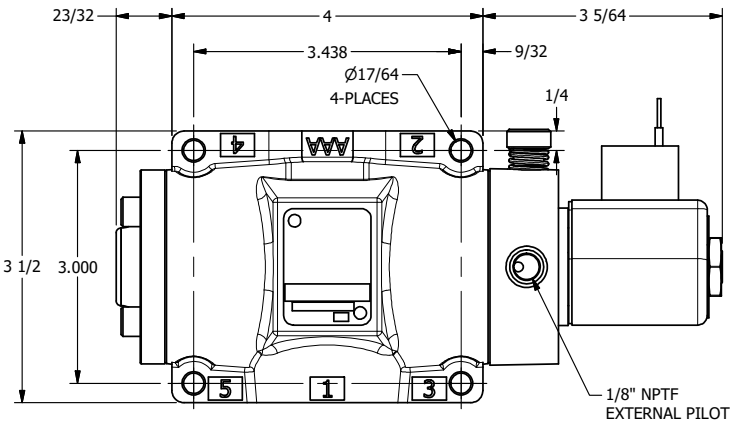

4

3

2

1

B

B

A

A

AAA
PRODUCTS
INTERNATIONAL

AAA PRODUCTS INTERNATIONAL
7114 Harry Hines Blvd
Dallas, TX 75235

TITLE: 1/2" SUBPLATE, SNGL SOL, 2 POS,
SPRING RTRN, CLASSIC SOL,
NON-LCKNG OVRD, EXT PILOT

DRAWING NO.:
DIM_SO4PONZ

4

3

2

THE INFORMATION CONTAINED WITHIN THIS DOCUMENT IS PROPRIETARY TO AAA PRODUCTS AND MAY NOT BE DISCLOSED WITHOUT PRIOR WRITTEN CONSENT