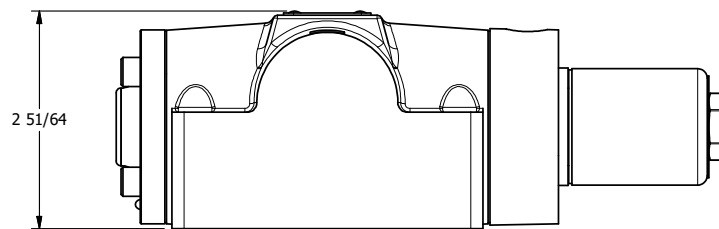

AAA
PRODUCTS
INTERNATIONAL

AAA PRODUCTS INTERNATIONAL
7114 Harry Hines Blvd
Dallas, TX 75235

TITLE: 1/2" SUBPLATE, SNGL SOL, 2 POS,
SPRING RTRN, CLASSIC SOL,
NON-LCKNG OVRD, EXT PILOT

DRAWING NO.:
DIM_SO4PONZ