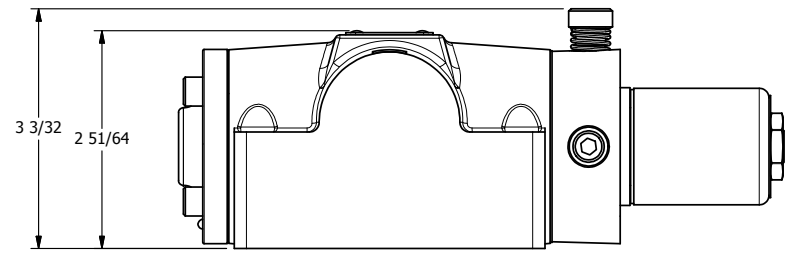

4

3

2

1

AAA
PRODUCTS
INTERNATIONAL

**AAA PRODUCTS
INTERNATIONAL**
7114 Harry Hines Blvd
Dallas, TX 75235

TITLE: 1/2" SUBPLATE, SNGL SOL, 2 POS,
SPRING RTRN, CLASSIC SOL,
LCKNG OVRD

DRAWING NO.:
DIM_SO4PON