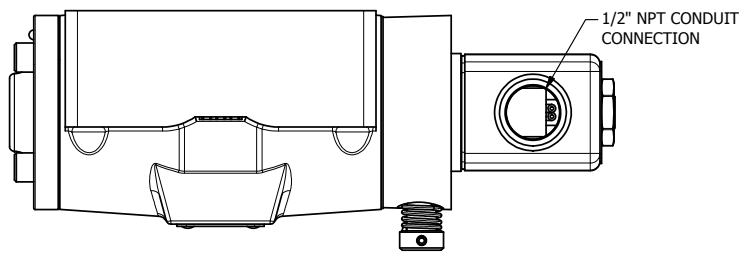

4

3

2

1

AAA
PRODUCTS
INTERNATIONAL

**AAA PRODUCTS
INTERNATIONAL**
7114 Harry Hines Blvd
Dallas, TX 75235

TITLE: 1/2" SUBPLATE, SNGL SOL, 2 POS,
SPRING RTRN, CLASSIC SOL,
LCKNG OVRD

DRAWING NO.:
DIM_SO4PON