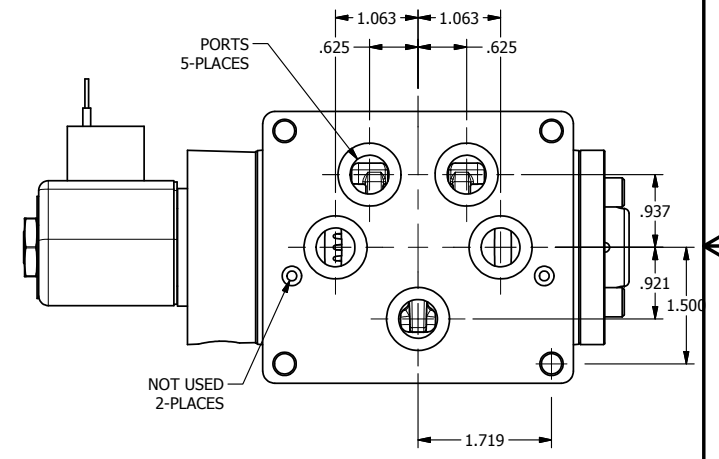

4

3

2

1

AAA
PRODUCTS
INTERNATIONAL

**AAA PRODUCTS
INTERNATIONAL**
7114 Harry Hines Blvd
Dallas, TX 75235

TITLE: 1/2" SUBPLATE, SNGL SOL, 2 POS,
SPRING RTRN, CLASSIC SOL,
LCKNG OVRD

DRAWING NO.:
DIM_SO4PON