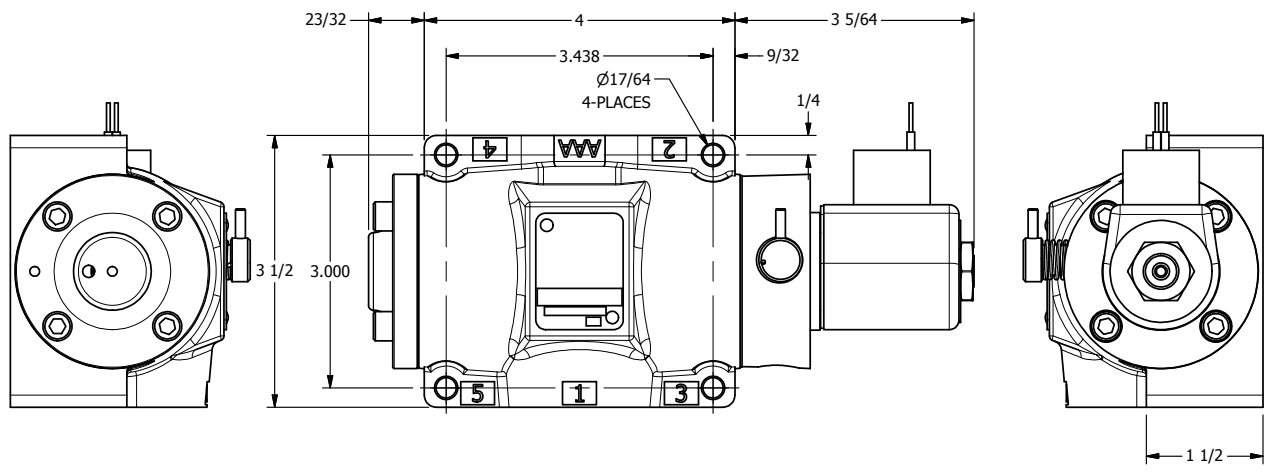

4

3

2

1

AAA
PRODUCTS
INTERNATIONAL

**AAA PRODUCTS
INTERNATIONAL**
7114 Harry Hines Blvd
Dallas, TX 75235

TITLE: 1/2" SUBPLATE, SNGL SOL, 2 POS,
SPRING RTRN, CLASSIC SOL,
LCKNG OVRD

DRAWING NO.:
DIM_SO4PON