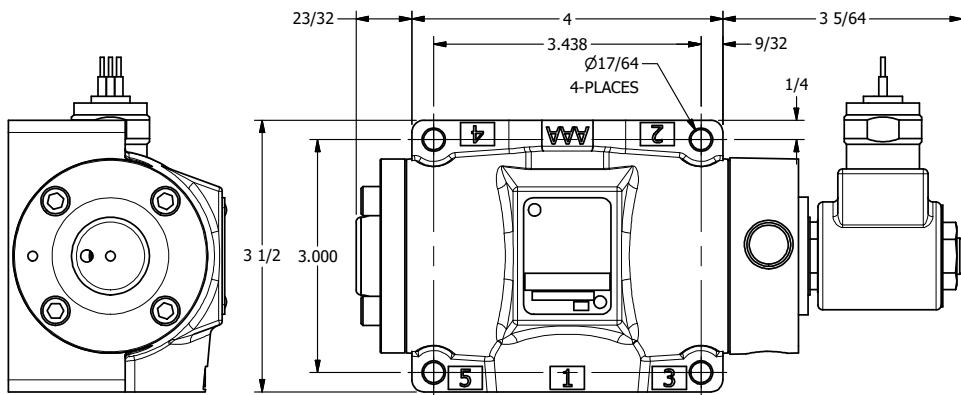

4

3

2

1

AAA
PRODUCTS
INTERNATIONAL

**AAA PRODUCTS
INTERNATIONAL**
7114 Harry Hines Blvd
Dallas, TX 75235

TITLE: 1/2" SUBPLATE, SNGL SOL, 2 POS,
SPR RTRN, MOLD-OVER, 120/60,
PUSH OVRD, TAPPED VENT

DRAWING NO.:
DIM_SO4PMOPT