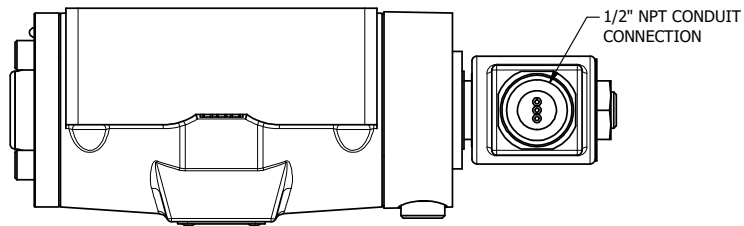

4

3

2

1

AAA
PRODUCTS
INTERNATIONAL

**AAA PRODUCTS
INTERNATIONAL**
7114 Harry Hines Blvd
Dallas, TX 75235

TITLE: 1/2" SUBPLATE, SNGL SOL, 2 POS,
SPR RTRN, MOLD-OVER, 120/60,
PUSH OVRD, TAPPED VENT

DRAWING NO.:
DIM_SO4PMOPT