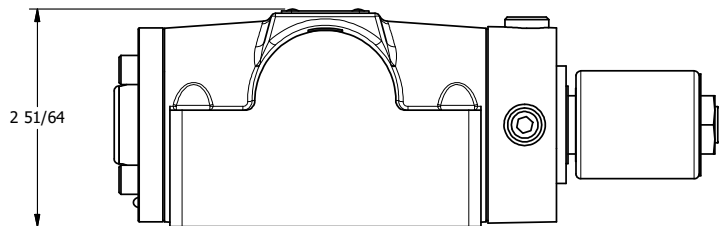

4

3

2

1

AAA
PRODUCTS
INTERNATIONAL

**AAA PRODUCTS
INTERNATIONAL**
7114 Harry Hines Blvd
Dallas, TX 75235

TITLE: 1/2" SUBPLATE, SNGL SOL, 2 POS,
SPR RTRN, MOLD-OVER, 120/60,
PUSH OVRD, TAPPED VENT

DRAWING NO.:
DIM_SO4PMOPT