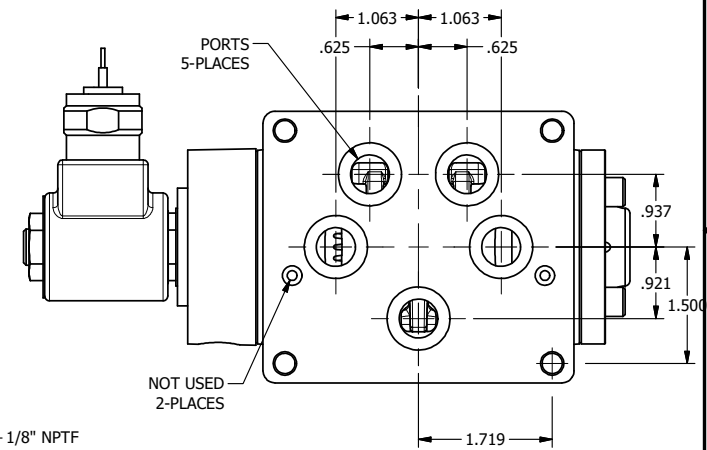

4

3

2

1

AAA
PRODUCTS
INTERNATIONAL

**AAA PRODUCTS
INTERNATIONAL**
7114 Harry Hines Blvd
Dallas, TX 75235

TITLE: 1/2" SUBPLATE, SNGL SOL, 2 POS,
SPR RTRN, MOLD-OVER, 120/60,
PUSH OVRD, TAPPED VENT

DRAWING NO.:
DIM_SO4PMOPT