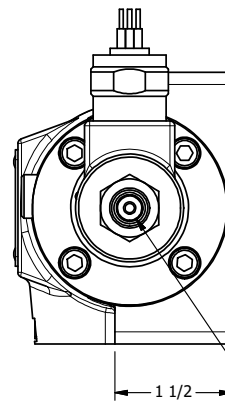

4

3

2

1

AAA
PRODUCTS
INTERNATIONAL

**AAA PRODUCTS
INTERNATIONAL**
7114 Harry Hines Blvd
Dallas, TX 75235

TITLE: 1/2" SUBPLATE, SNGL SOL, 2 POS,
SPR RTRN, MOLD-OVER, 120/60,
PUSH OVRD, TAPPED VENT

DRAWING NO.:
DIM_SO4PMOPT