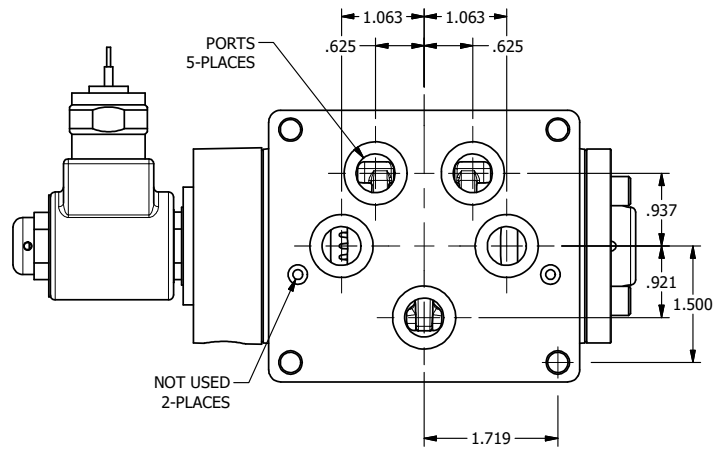

4

3

2

1

AAA
PRODUCTS
INTERNATIONAL

AAA PRODUCTS INTERNATIONAL
7114 Harry Hines Blvd
Dallas, TX 75235

TITLE: 1/2" SUBPLATE, SNGL SOL, 2 POS,
SPRING RTRN, MOLD-OVER,
PUSH OVRD, DUST EXCLDR

DRAWING NO.:
DIM_S04PMOPL