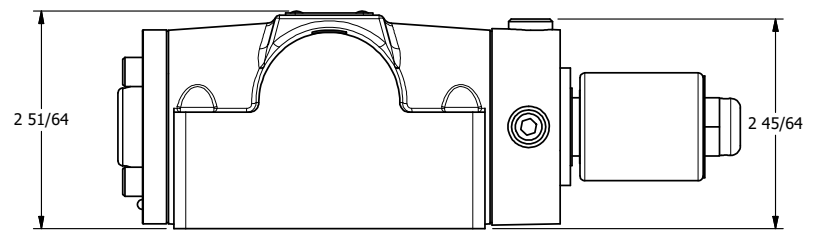

4

3

2

1

AAA
PRODUCTS
INTERNATIONAL

AAA PRODUCTS INTERNATIONAL
7114 Harry Hines Blvd
Dallas, TX 75235

TITLE: 1/2" SUBPLATE, SNGL SOL, 2 POS,
SPRING RTRN, MOLD-OVER,
PUSH OVRD, DUST EXCLDR

DRAWING NO.:
DIM_S04PMOPL