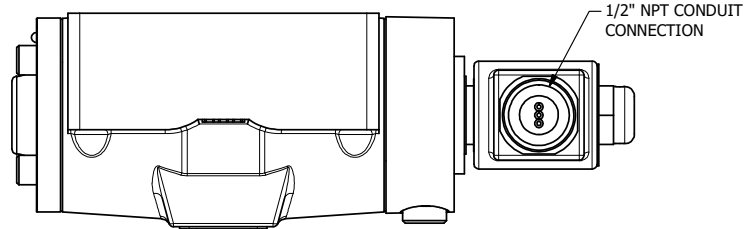

4

3

2

1

AAA
PRODUCTS
INTERNATIONAL

AAA PRODUCTS INTERNATIONAL
7114 Harry Hines Blvd
Dallas, TX 75235

TITLE: 1/2" SUBPLATE, SNGL SOL, 2 POS,
SPRING RTRN, MOLD-OVER,
PUSH OVRD, DUST EXCLDR

DRAWING NO.:
DIM_S04PMOPL