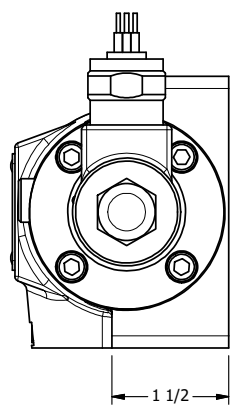

4

3

2

1

AAA
PRODUCTS
INTERNATIONAL

AAA PRODUCTS INTERNATIONAL
7114 Harry Hines Blvd
Dallas, TX 75235

TITLE: 1/2" SUBPLATE, SNGL SOL, 2 POS,
SPRING RTRN, MOLD-OVER,
PUSH OVRD, DUST EXCLDR

DRAWING NO.:
DIM_S04PMOPL