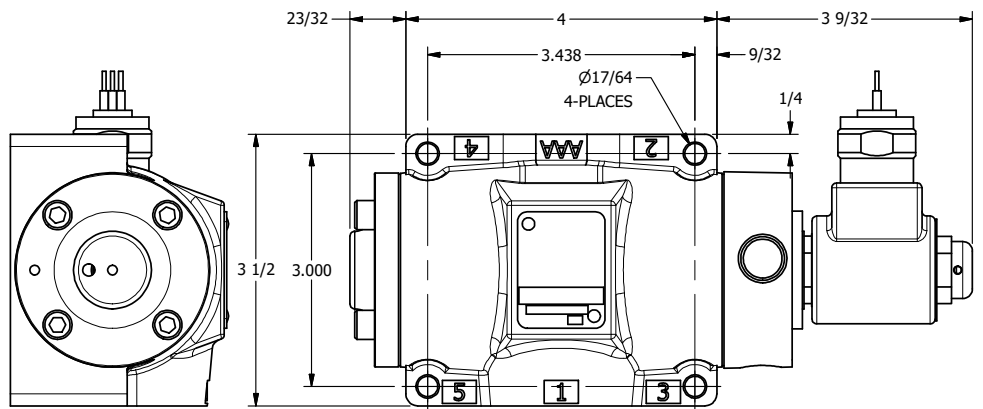

4

3

2

1

AAA
PRODUCTS
INTERNATIONAL

AAA PRODUCTS INTERNATIONAL
7114 Harry Hines Blvd
Dallas, TX 75235

TITLE: 1/2" SUBPLATE, SNGL SOL, 2 POS,
SPRING RTRN, MOLD-OVER,
PUSH OVRD, DUST EXCLDR

DRAWING NO.:
DIM_S04PMOPL