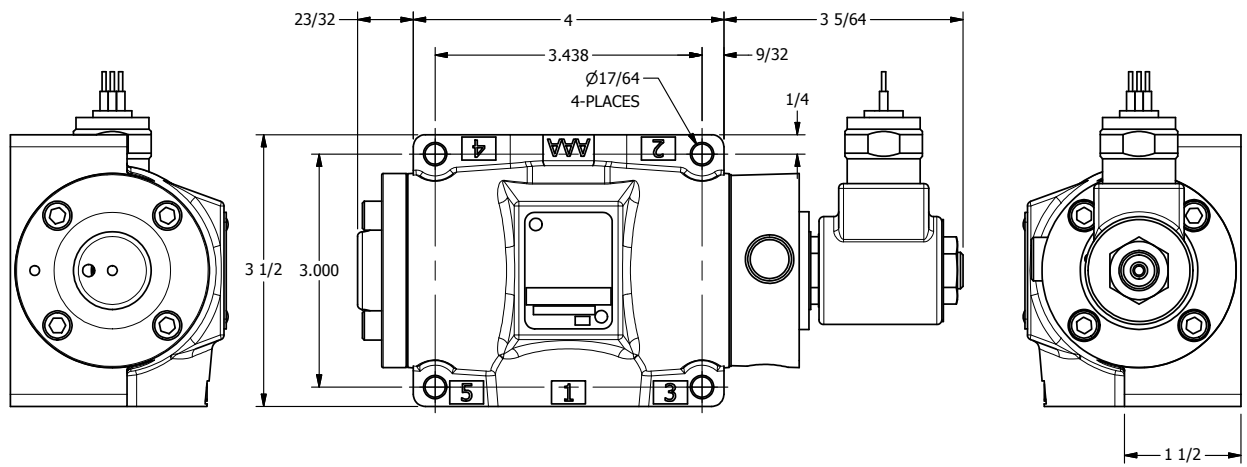

4

3

2

1

AAA
PRODUCTS
INTERNATIONAL
7114 Harry Hines Blvd
Dallas, TX 75235

TITLE: 1/2" SUBPLATE, SNGL SOL, 2 POS,
SPRING RTRN, MOLD-OVER,
PUSH OVRD

DRAWING NO.:
DIM_SO4PMOP

THE INFORMATION CONTAINED WITHIN THIS DOCUMENT IS PROPRIETARY TO AAA PRODUCTS AND MAY NOT BE DISCLOSED WITHOUT PRIOR WRITTEN CONSENT