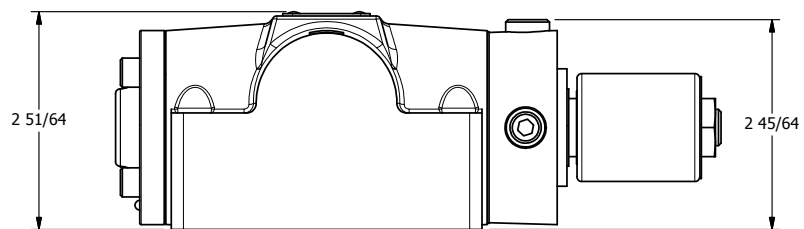

4

3

2

1

AAA
PRODUCTS
INTERNATIONAL
7114 Harry Hines Blvd
Dallas, TX 75235

TITLE: 1/2" SUBPLATE, SNGL SOL, 2 POS,
SPRING RTRN, MOLD-OVER,
PUSH OVRD

DRAWING NO.:
DIM_SO4PMOP

THE INFORMATION CONTAINED WITHIN THIS DOCUMENT IS PROPRIETARY TO AAA PRODUCTS AND MAY NOT BE DISCLOSED WITHOUT PRIOR WRITTEN CONSENT