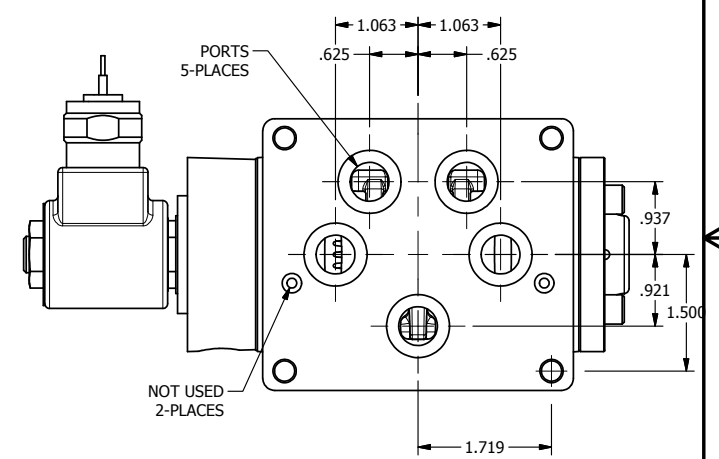

4

3

2

1

AAA
PRODUCTS
INTERNATIONAL
7114 Harry Hines Blvd
Dallas, TX 75235

TITLE: 1/2" SUBPLATE, SNGL SOL, 2 POS,
SPRING RTRN, MOLD-OVER,
PUSH OVRD

DRAWING NO.:
DIM_SO4PMOP

THE INFORMATION CONTAINED WITHIN THIS DOCUMENT IS PROPRIETARY TO AAA PRODUCTS AND MAY NOT BE DISCLOSED WITHOUT PRIOR WRITTEN CONSENT