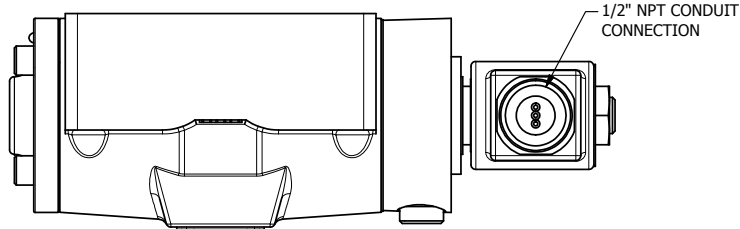

4

3

2

1

AAA
PRODUCTS
INTERNATIONAL
7114 Harry Hines Blvd
Dallas, TX 75235

TITLE: 1/2" SUBPLATE, SNGL SOL, 2 POS,
SPRING RTRN, MOLD-OVER,
PUSH OVRD

DRAWING NO.:
DIM_SO4PMOP

THE INFORMATION CONTAINED WITHIN THIS DOCUMENT IS PROPRIETARY TO AAA PRODUCTS AND MAY NOT BE DISCLOSED WITHOUT PRIOR WRITTEN CONSENT