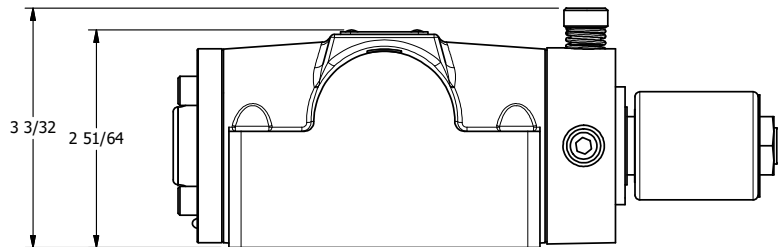

4

3

2

1

**AAA**  
PRODUCTS  
INTERNATIONAL

**AAA PRODUCTS INTERNATIONAL**  
7114 Harry Hines Blvd  
Dallas, TX 75235

TITLE: 1/2" SUBPLATE, SNGL SOL, 2 POS,  
SPR RTRN, MOLD-OVER,  
NON-LCKNG OVRD, TAPPED VENT

DRAWING NO.:  
DIM\_SO4PMONT

THE INFORMATION CONTAINED WITHIN THIS DOCUMENT IS PROPRIETARY TO AAA PRODUCTS AND MAY NOT BE DISCLOSED WITHOUT PRIOR WRITTEN CONSENT

4

3

2