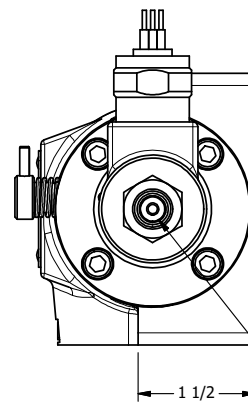

4

3

2

1

**AAA**  
PRODUCTS  
INTERNATIONAL

**AAA PRODUCTS INTERNATIONAL**  
7114 Harry Hines Blvd  
Dallas, TX 75235

TITLE: 1/2" SUBPLATE, SNGL SOL, 2 POS,  
SPR RTRN, MOLD-OVER,  
NON-LCKNG OVRD, TAPPED VENT

DRAWING NO.:  
DIM\_SO4PMONT

THE INFORMATION CONTAINED WITHIN THIS DOCUMENT IS PROPRIETARY TO AAA PRODUCTS AND MAY NOT BE DISCLOSED WITHOUT PRIOR WRITTEN CONSENT

4

3

2