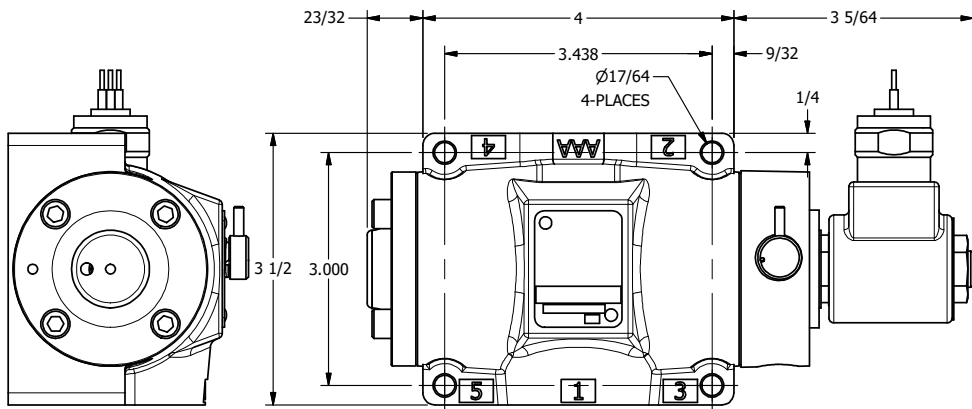

4

3

2

1

**AAA**  
PRODUCTS  
INTERNATIONAL

**AAA PRODUCTS INTERNATIONAL**  
7114 Harry Hines Blvd  
Dallas, TX 75235

TITLE: 1/2" SUBPLATE, SNGL SOL, 2 POS,  
SPR RTRN, MOLD-OVER,  
NON-LCKNG OVRD, TAPPED VENT

DRAWING NO.:  
DIM\_SO4PMONT

THE INFORMATION CONTAINED WITHIN THIS DOCUMENT IS PROPRIETARY TO AAA PRODUCTS AND MAY NOT BE DISCLOSED WITHOUT PRIOR WRITTEN CONSENT

4

3

2