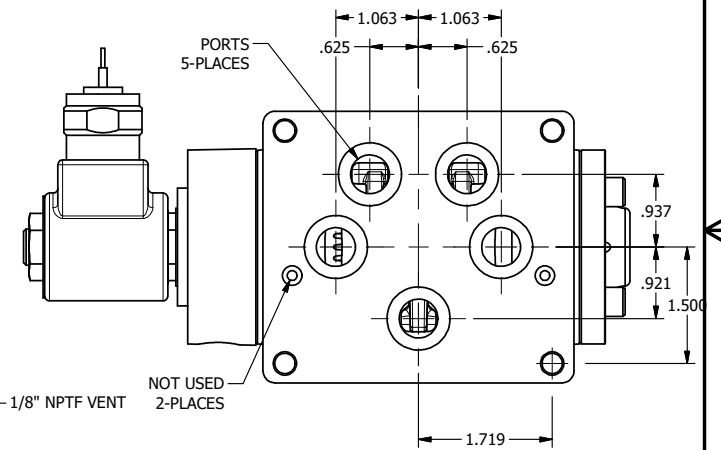

4

3

2

1

**AAA**  
PRODUCTS  
INTERNATIONAL

**AAA PRODUCTS INTERNATIONAL**  
7114 Harry Hines Blvd  
Dallas, TX 75235

TITLE: 1/2" SUBPLATE, SNGL SOL, 2 POS,  
SPR RTRN, MOLD-OVER,  
NON-LCKNG OVRD, TAPPED VENT

DRAWING NO.:  
DIM\_SO4PMONT

THE INFORMATION CONTAINED WITHIN THIS DOCUMENT IS PROPRIETARY TO AAA PRODUCTS AND MAY NOT BE DISCLOSED WITHOUT PRIOR WRITTEN CONSENT

4

3

2