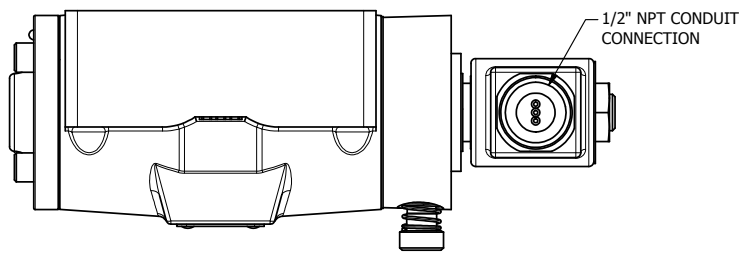

4

3

2

1

**AAA**  
PRODUCTS  
INTERNATIONAL

**AAA PRODUCTS INTERNATIONAL**  
7114 Harry Hines Blvd  
Dallas, TX 75235

TITLE: 1/2" SUBPLATE, SNGL SOL, 2 POS,  
SPRING RTRN, MOLD-OVER,  
LCKNG OVRD

DRAWING NO.:  
DIM\_SO4PMO