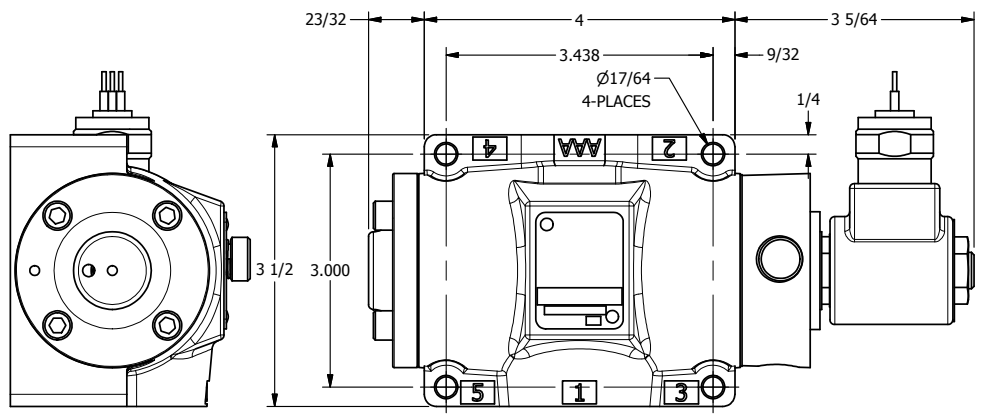

4

3

2

1

**AAA**  
PRODUCTS  
INTERNATIONAL

**AAA PRODUCTS INTERNATIONAL**  
7114 Harry Hines Blvd  
Dallas, TX 75235

TITLE: 1/2" SUBPLATE, SNGL SOL, 2 POS,  
SPRING RTRN, MOLD-OVER,  
LCKNG OVRD

DRAWING NO.:  
DIM\_SO4PMO