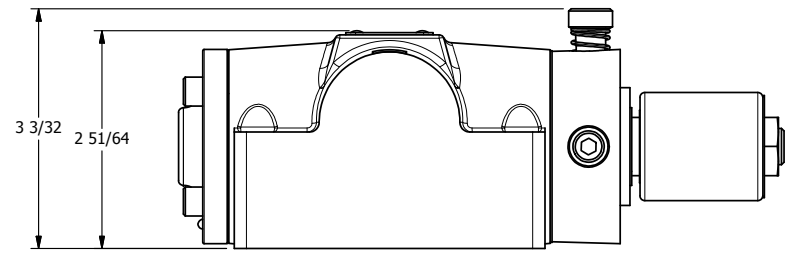

4

3

2

1

**AAA**  
PRODUCTS  
INTERNATIONAL

**AAA PRODUCTS INTERNATIONAL**  
7114 Harry Hines Blvd  
Dallas, TX 75235

TITLE: 1/2" SUBPLATE, SNGL SOL, 2 POS,  
SPRING RTRN, MOLD-OVER,  
LCKNG OVRD

DRAWING NO.:  
DIM\_SO4PMO