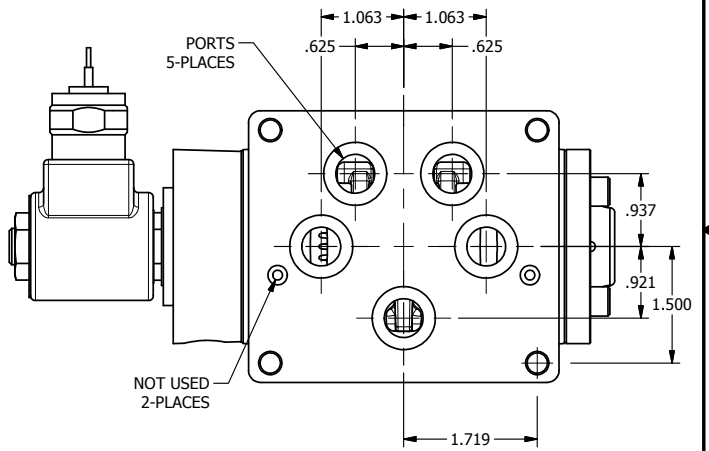

4

3

2

1

**AAA**  
PRODUCTS  
INTERNATIONAL

**AAA PRODUCTS INTERNATIONAL**  
7114 Harry Hines Blvd  
Dallas, TX 75235

TITLE: 1/2" SUBPLATE, SNGL SOL, 2 POS,  
SPRING RTRN, MOLD-OVER,  
LCKNG OVRD

DRAWING NO.:  
DIM\_SO4PMO