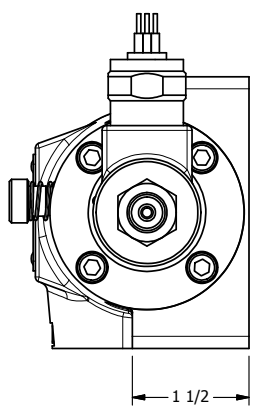

4

3

2

1

**AAA**  
PRODUCTS  
INTERNATIONAL

**AAA PRODUCTS INTERNATIONAL**  
7114 Harry Hines Blvd  
Dallas, TX 75235

TITLE: 1/2" SUBPLATE, SNGL SOL, 2 POS,  
SPRING RTRN, MOLD-OVER,  
LCKNG OVRD

DRAWING NO.:  
DIM\_SO4PMO