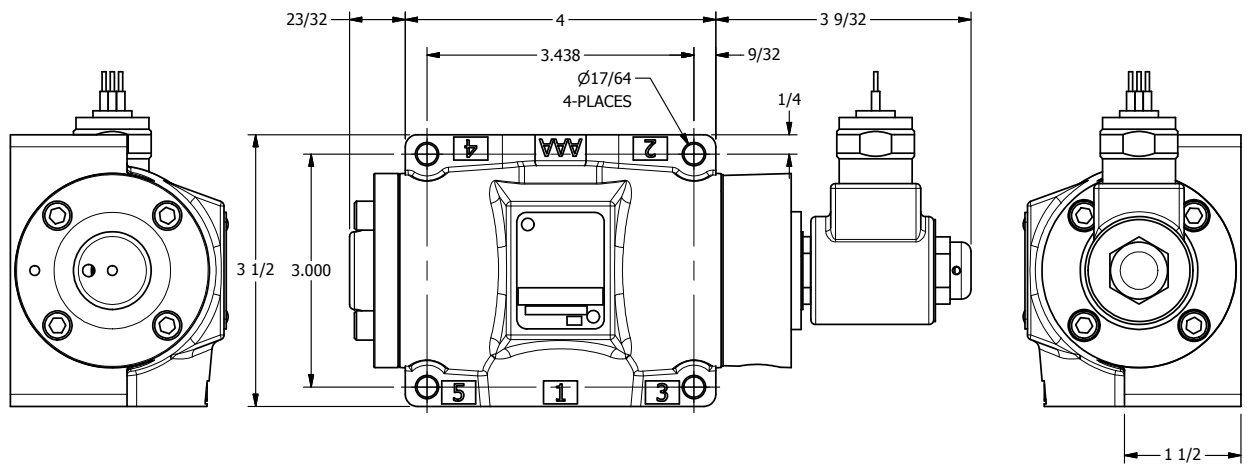

4

3

2

1

AAA
PRODUCTS
INTERNATIONAL

**AAA PRODUCTS
INTERNATIONAL**
7114 Harry Hines Blvd
Dallas, TX 75235

TITLE: 1/2" SUBPLATE, SNGL SOL, 2 POS,
SPRING RTRN, MOLD-OVER,
DUST EXCLDR

DRAWING NO.:
DIM_SO4PML