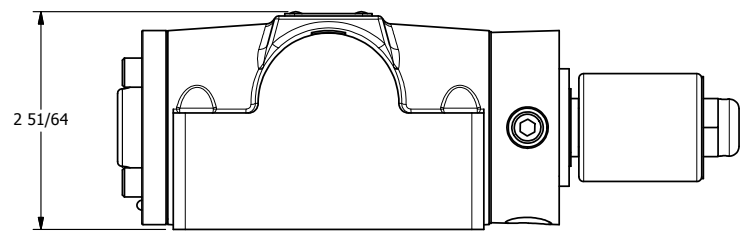

4

3

2

1

AAA
PRODUCTS
INTERNATIONAL

**AAA PRODUCTS
INTERNATIONAL**
7114 Harry Hines Blvd
Dallas, TX 75235

TITLE: 1/2" SUBPLATE, SNGL SOL, 2 POS,
SPRING RTRN, MOLD-OVER,
DUST EXCLDR

DRAWING NO.:
DIM_SO4PML