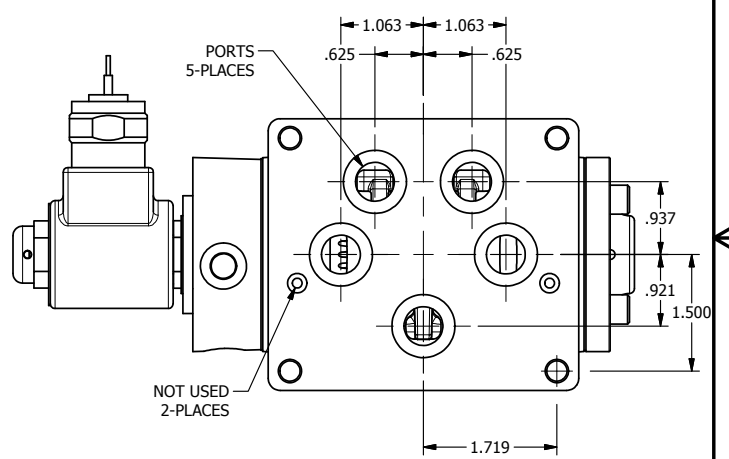

4

3

2

1

AAA
PRODUCTS
INTERNATIONAL

**AAA PRODUCTS
INTERNATIONAL**
7114 Harry Hines Blvd
Dallas, TX 75235

TITLE: 1/2" SUBPLATE, SNGL SOL, 2 POS,
SPRING RTRN, MOLD-OVER,
DUST EXCLDR

DRAWING NO.:
DIM_SO4PML