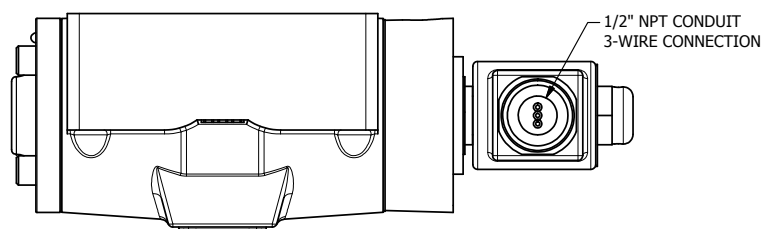

4

3

2

1

AAA
PRODUCTS
INTERNATIONAL

**AAA PRODUCTS
INTERNATIONAL**
7114 Harry Hines Blvd
Dallas, TX 75235

TITLE: 1/2" SUBPLATE, SNGL SOL, 2 POS,
SPRING RTRN, MOLD-OVER,
DUST EXCLDR

DRAWING NO.:
DIM_SO4PML