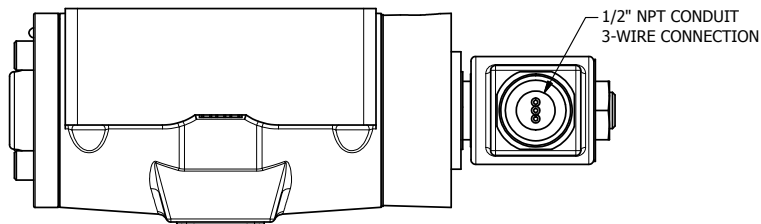

4

3

2

1

**AAA**  
PRODUCTS  
INTERNATIONAL

**AAA PRODUCTS  
INTERNATIONAL**  
7114 Harry Hines Blvd  
Dallas, TX 75235

TITLE: 1/2" SUBPLATE, SNGL SOL, 2 POS,  
SPRING RTRN, MOLD-OVER

DRAWING NO.:  
DIM\_SO4PM