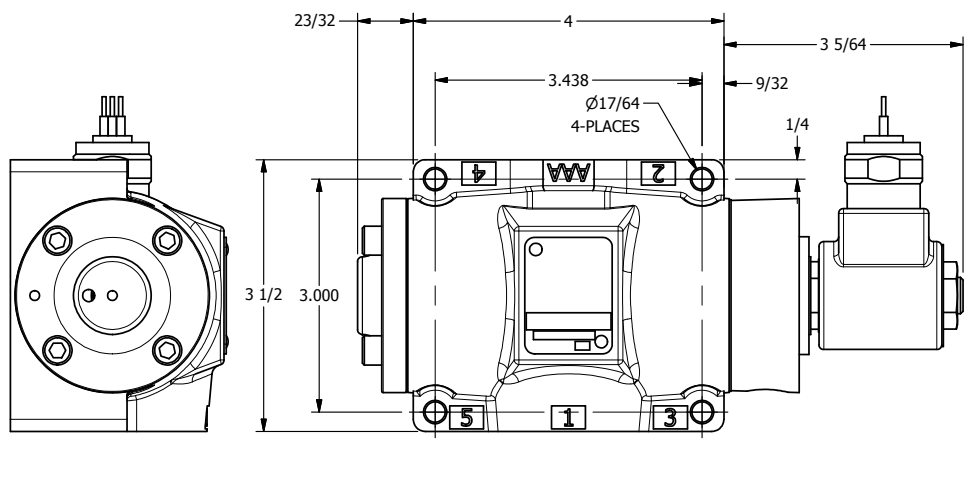

4

3

2

1

**AAA**  
PRODUCTS  
INTERNATIONAL

**AAA PRODUCTS  
INTERNATIONAL**  
7114 Harry Hines Blvd  
Dallas, TX 75235

TITLE: 1/2" SUBPLATE, SNGL SOL, 2 POS,  
SPRING RTRN, MOLD-OVER

DRAWING NO.:  
DIM\_SO4PM