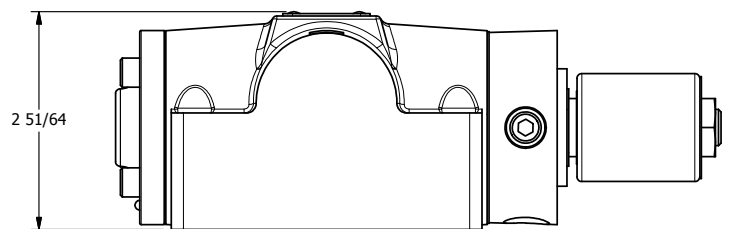

4

3

2

1

**AAA**  
PRODUCTS  
INTERNATIONAL

**AAA PRODUCTS  
INTERNATIONAL**  
7114 Harry Hines Blvd  
Dallas, TX 75235

TITLE: 1/2" SUBPLATE, SNGL SOL, 2 POS,  
SPRING RTRN, MOLD-OVER

DRAWING NO.:  
DIM\_SO4PM