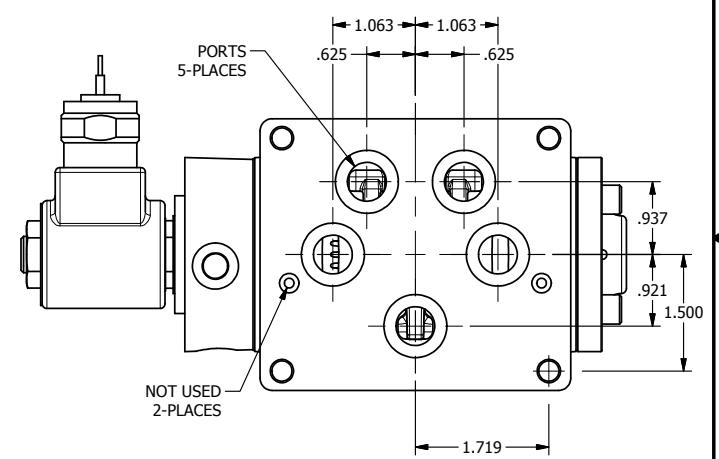

4

3

2

1

**AAA**  
PRODUCTS  
INTERNATIONAL

**AAA PRODUCTS  
INTERNATIONAL**  
7114 Harry Hines Blvd  
Dallas, TX 75235

TITLE: 1/2" SUBPLATE, SNGL SOL, 2 POS,  
SPRING RTRN, MOLD-OVER

DRAWING NO.:  
DIM\_SO4PM