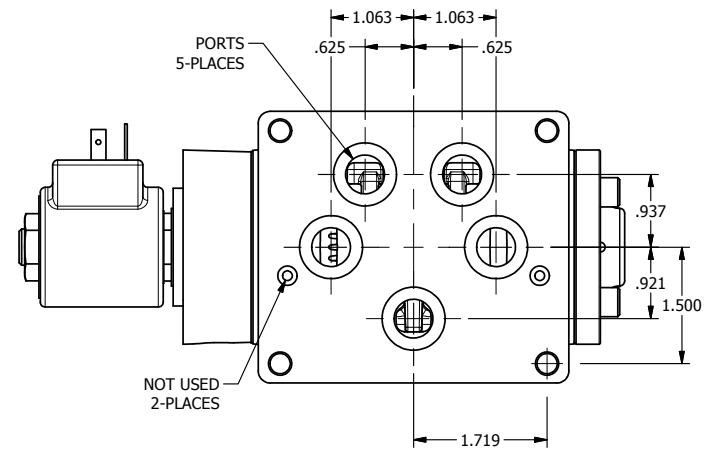

A

A

AAA
PRODUCTS
INTERNATIONAL

AAA PRODUCTS INTERNATIONAL
7114 Harry Hines Blvd
Dallas, TX 75235

TITLE: 1/2" SUBPLATE, SNGL SOL, 2 POS,
SPRING RTRN, ISO 4400 DIN,
EXT PILOT

DRAWING NO.: DIM_SO4PEDZ

4

3

2

1

THE INFORMATION CONTAINED WITHIN THIS DOCUMENT IS PROPRIETARY TO AAA PRODUCTS AND MAY NOT BE DISCLOSED WITHOUT PRIOR WRITTEN CONSENT