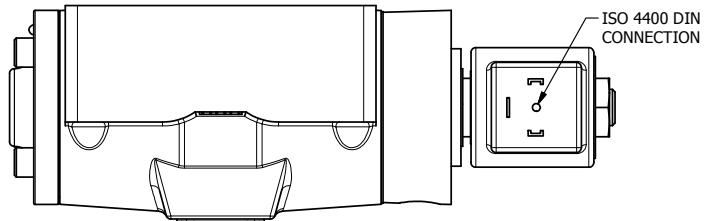

4

3

2

1

B

B

A

A

AAA
PRODUCTS
INTERNATIONAL

AAA PRODUCTS INTERNATIONAL
7114 Harry Hines Blvd
Dallas, TX 75235

TITLE: 1/2" SUBPLATE, SNGL SOL, 2 POS,
SPRING RTRN, ISO 4400 DIN,
EXT PILOT

DRAWING NO.: DIM_SO4PEDZ

4

3

2

1

THE INFORMATION CONTAINED WITHIN THIS DOCUMENT IS PROPRIETARY TO AAA PRODUCTS AND MAY NOT BE DISCLOSED WITHOUT PRIOR WRITTEN CONSENT