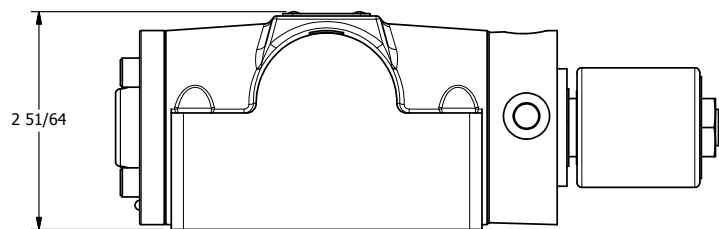

A

A

AAA
PRODUCTS
INTERNATIONAL

AAA PRODUCTS INTERNATIONAL
7114 Harry Hines Blvd
Dallas, TX 75235

TITLE: 1/2" SUBPLATE, SNGL SOL, 2 POS,
SPRING RTRN, ISO 4400 DIN,
EXT PILOT

DRAWING NO.: DIM_SO4PEDZ

4

3

2

1

THE INFORMATION CONTAINED WITHIN THIS DOCUMENT IS PROPRIETARY TO AAA PRODUCTS AND MAY NOT BE DISCLOSED WITHOUT PRIOR WRITTEN CONSENT