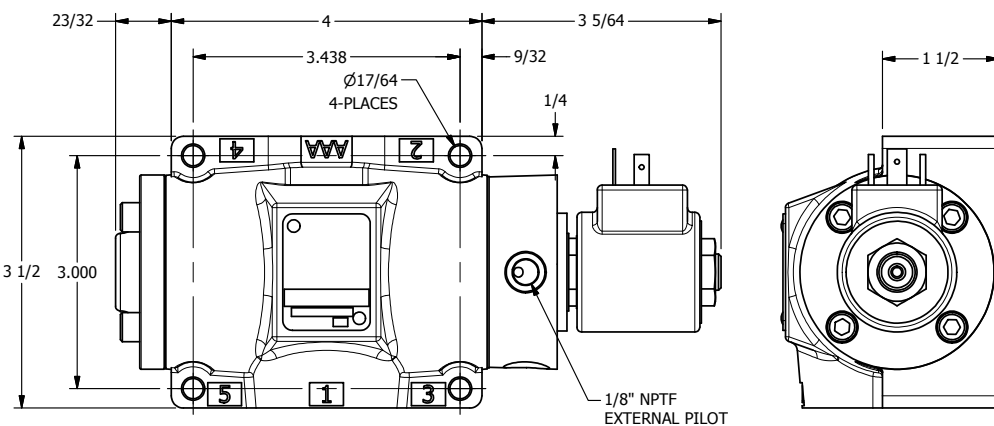

A

A

AAA
PRODUCTS
INTERNATIONAL

AAA PRODUCTS INTERNATIONAL
7114 Harry Hines Blvd
Dallas, TX 75235

TITLE: 1/2" SUBPLATE, SNGL SOL, 2 POS,
SPRING RTRN, ISO 4400 DIN,
EXT PILOT

DRAWING NO.: DIM_SO4PEDZ

4

3

2

1

THE INFORMATION CONTAINED WITHIN THIS DOCUMENT IS PROPRIETARY TO AAA PRODUCTS AND MAY NOT BE DISCLOSED WITHOUT PRIOR WRITTEN CONSENT