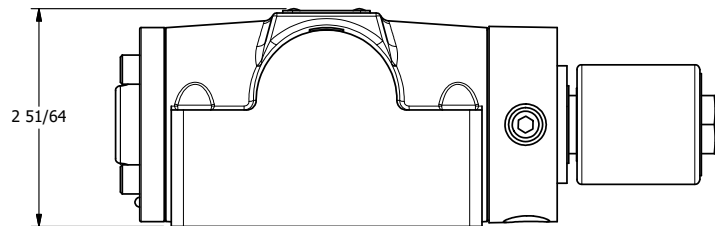

**AAA**  
PRODUCTS  
INTERNATIONAL  
AAA PRODUCTS  
INTERNATIONAL  
7114 Harry Hines Blvd  
Dallas, TX 75235

TITLE: 1/2" SUBPLATE, SNGL SOL, 2 POS,  
SPRING RTRN, ISO 4400 DIN,  
HIGH PSI SOL

DRAWING NO.:  
DIM\_SO4PEDV