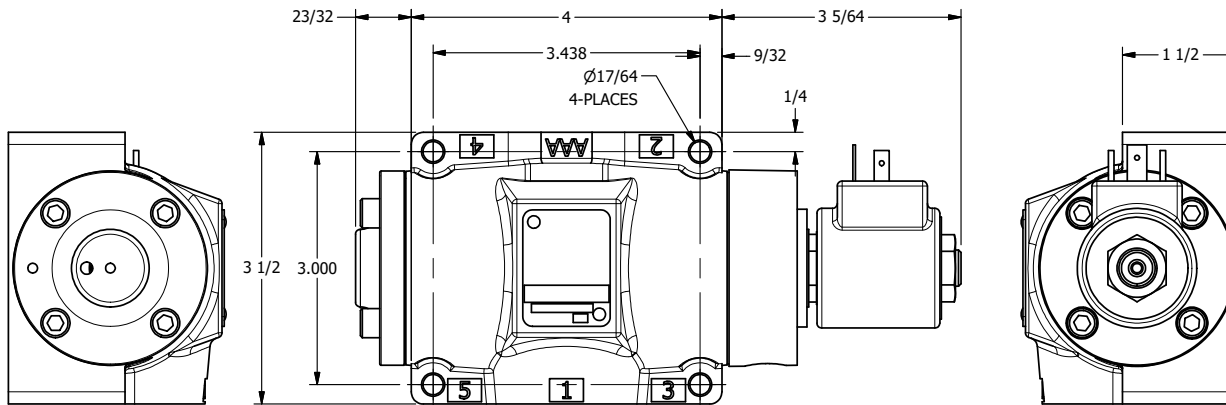

**AAA**  
PRODUCTS  
INTERNATIONAL  
AAA PRODUCTS  
INTERNATIONAL  
7114 Harry Hines Blvd  
Dallas, TX 75235

TITLE: 1/2" SUBPLATE, SNGL SOL, 2 POS,  
SPRING RTRN, ISO 4400 DIN,  
HIGH PSI SOL

DRAWING NO.:  
DIM\_SO4PEDV