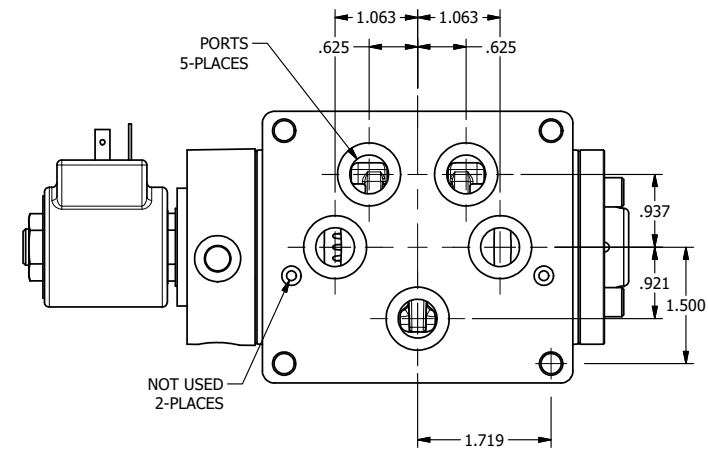

**AAA**  
PRODUCTS  
INTERNATIONAL  
AAA PRODUCTS  
INTERNATIONAL  
7114 Harry Hines Blvd  
Dallas, TX 75235

TITLE: 1/2" SUBPLATE, SNGL SOL, 2 POS,  
SPRING RTRN, ISO 4400 DIN,  
HIGH PSI SOL

DRAWING NO.:  
DIM\_SO4PEDV