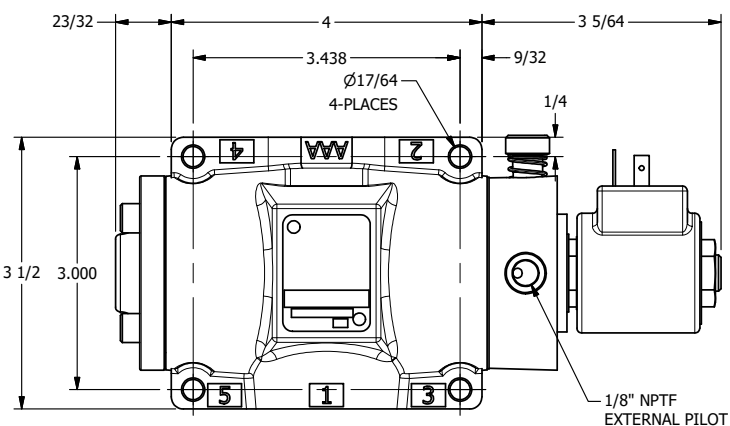

A

A

AAA
PRODUCTS
INTERNATIONAL

AAA PRODUCTS INTERNATIONAL
7114 Harry Hines Blvd
Dallas, TX 75235

TITLE: 1/2" SUBPLATE, SNGL SOL, 2 POS,
SPRING RTRN, ISO 4400,
LCKNG OVRD, EXT PILOT

DRAWING NO.:
DIM_SO4PEDOZ

4

3

2

1

THE INFORMATION CONTAINED WITHIN THIS DOCUMENT IS PROPRIETARY TO AAA PRODUCTS AND MAY NOT BE DISCLOSED WITHOUT PRIOR WRITTEN CONSENT