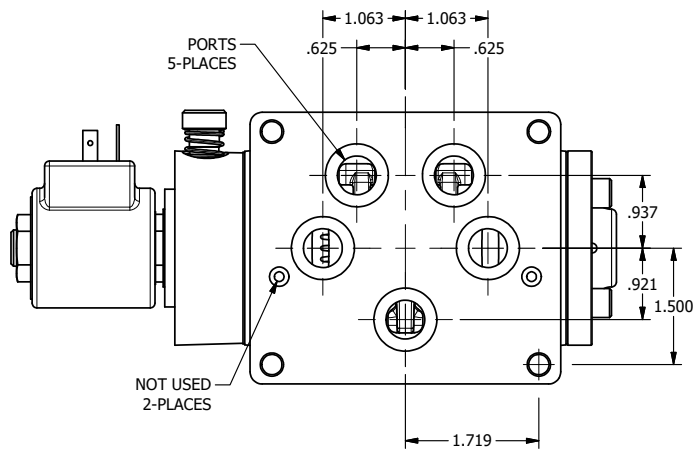

A

A

AAA
PRODUCTS
INTERNATIONAL

AAA PRODUCTS INTERNATIONAL
7114 Harry Hines Blvd
Dallas, TX 75235

TITLE: 1/2" SUBPLATE, SNGL SOL, 2 POS,
SPRING RTRN, ISO 4400,
LCKNG OVRD, EXT PILOT

DRAWING NO.:
DIM_SO4PEDOZ

4

3

2

1

THE INFORMATION CONTAINED WITHIN THIS DOCUMENT IS PROPRIETARY TO AAA PRODUCTS AND MAY NOT BE DISCLOSED WITHOUT PRIOR WRITTEN CONSENT