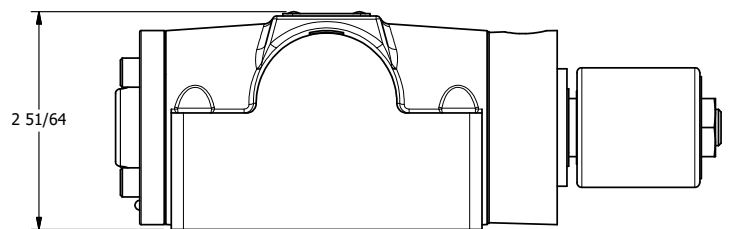

A

A

AAA
PRODUCTS
INTERNATIONAL

AAA PRODUCTS INTERNATIONAL
7114 Harry Hines Blvd
Dallas, TX 75235

TITLE: 1/2" SUBPLATE, SNGL SOL, 2 POS,
SPRING RTRN, ISO 4400,
LCKNG OVRD, EXT PILOT

DRAWING NO.:
DIM_SO4PEDOZ

4

3

2

1

THE INFORMATION CONTAINED WITHIN THIS DOCUMENT IS PROPRIETARY TO AAA PRODUCTS AND MAY NOT BE DISCLOSED WITHOUT PRIOR WRITTEN CONSENT