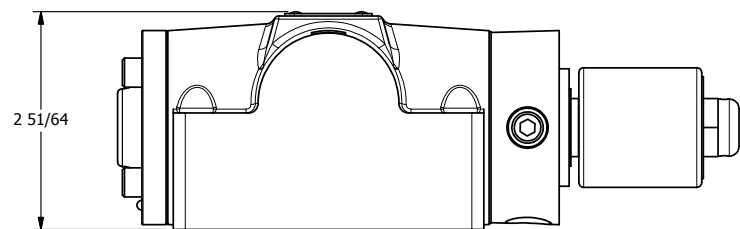

A

A

AAA
PRODUCTS
INTERNATIONAL

AAA PRODUCTS INTERNATIONAL
7114 Harry Hines Blvd
Dallas, TX 75235

TITLE: 1/2" SUBPLATE, SNGL SOL, 2 POS,
SPRING RTRN, ISO 4400 DIN,
DUST EXCLDR

DRAWING NO.:
DIM_SO4PEDL

THE INFORMATION CONTAINED WITHIN THIS DOCUMENT IS PROPRIETARY TO AAA PRODUCTS AND MAY NOT BE DISCLOSED WITHOUT PRIOR WRITTEN CONSENT