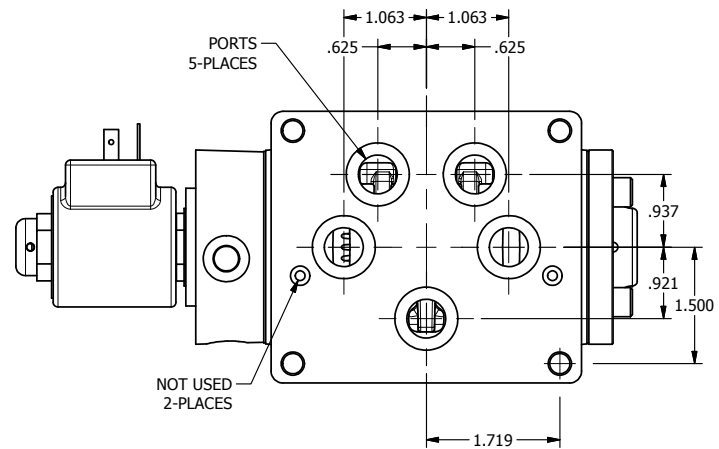

A

A

AAA
PRODUCTS
INTERNATIONAL

AAA PRODUCTS INTERNATIONAL
7114 Harry Hines Blvd
Dallas, TX 75235

TITLE: 1/2" SUBPLATE, SNGL SOL, 2 POS,
SPRING RTRN, ISO 4400 DIN,
DUST EXCLDR

DRAWING NO.:
DIM_SO4PEDL

THE INFORMATION CONTAINED WITHIN THIS DOCUMENT IS PROPRIETARY TO AAA PRODUCTS AND MAY NOT BE DISCLOSED WITHOUT PRIOR WRITTEN CONSENT