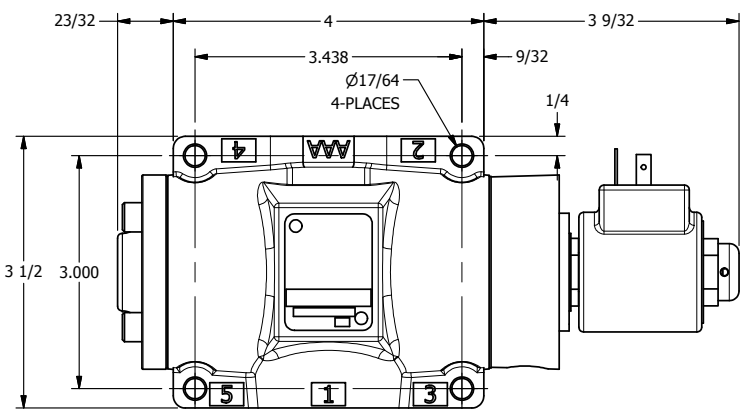

A

A

AAA
PRODUCTS
INTERNATIONAL

AAA PRODUCTS INTERNATIONAL
7114 Harry Hines Blvd
Dallas, TX 75235

TITLE: 1/2" SUBPLATE, SNGL SOL, 2 POS,
SPRING RTRN, ISO 4400 DIN,
DUST EXCLDR

DRAWING NO.:
DIM_SO4PEDL

THE INFORMATION CONTAINED WITHIN THIS DOCUMENT IS PROPRIETARY TO AAA PRODUCTS AND MAY NOT BE DISCLOSED WITHOUT PRIOR WRITTEN CONSENT