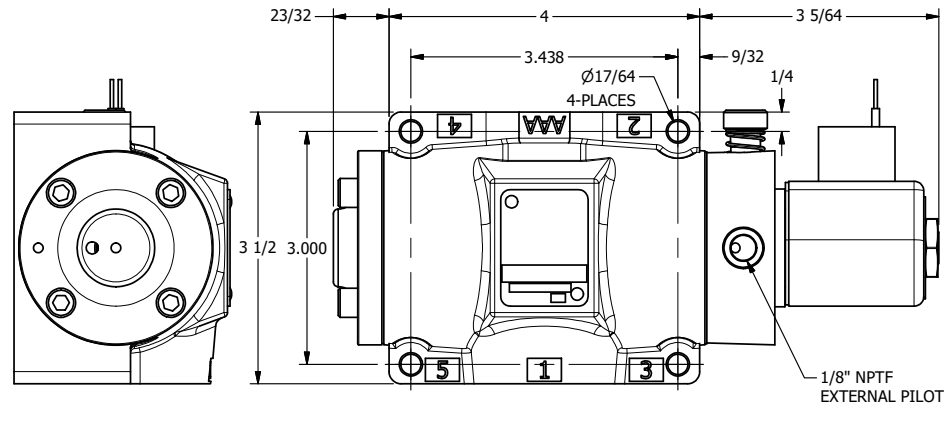

4 3 2 1

AAA
PRODUCTS
INTERNATIONAL

AAA PRODUCTS INTERNATIONAL
7114 Harry Hines Blvd
Dallas, TX 75235

TITLE: 1/2" SIDE PORT, SNGL SOL, 2 POS,
SPRING RTRN, CLASSIC SOL,
LCKNG OVRD, EXT PILOT

DRAWING NO.:
DIM_SO40Z