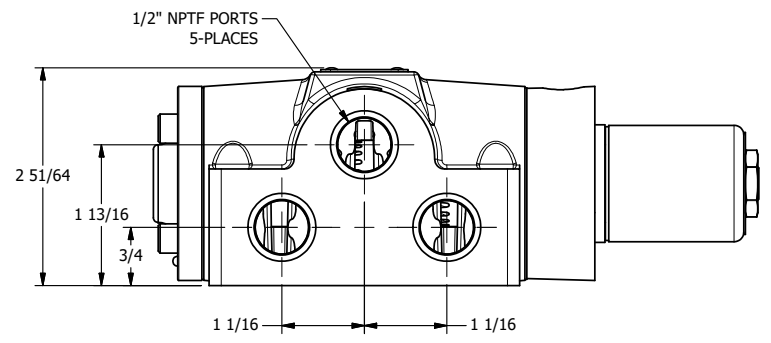

4 3 2 1

AAA
PRODUCTS
INTERNATIONAL

AAA PRODUCTS INTERNATIONAL
7114 Harry Hines Blvd
Dallas, TX 75235

TITLE: 1/2" SIDE PORT, SNGL SOL, 2 POS,
SPRING RTRN, CLASSIC SOL,
LCKNG OVRD, EXT PILOT

DRAWING NO.:
DIM_SO40Z