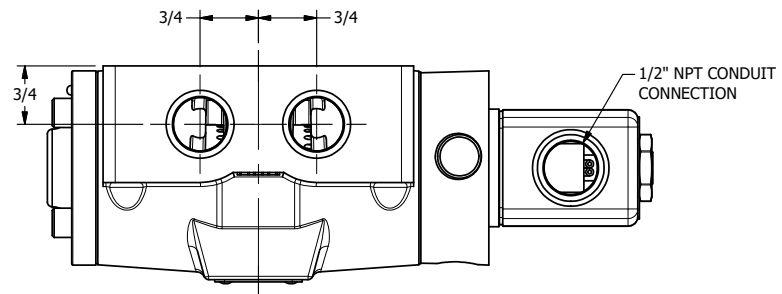

4 3 2 1

AAA
PRODUCTS
INTERNATIONAL

AAA PRODUCTS INTERNATIONAL
7114 Harry Hines Blvd
Dallas, TX 75235

TITLE: 1/2" SIDE PORT, SNGL SOL, 2 POS,
SPRING RTRN, CLASSIC SOL,
LCKNG OVRD, EXT PILOT

DRAWING NO.:
DIM_SO40Z