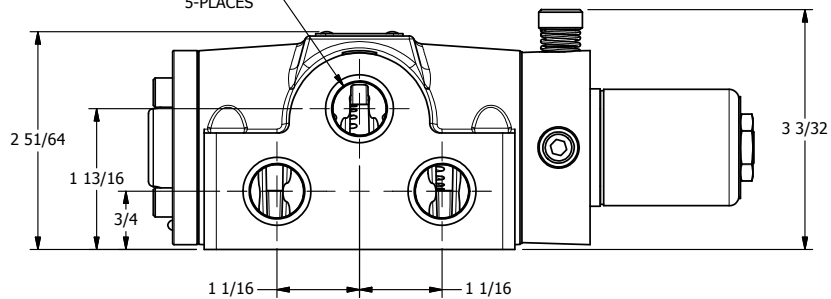

1/2" NPTF PORTS  
5-PLACES

**AAA**  
PRODUCTS  
INTERNATIONAL

**AAA PRODUCTS  
INTERNATIONAL**  
7114 Harry Hines Blvd  
Dallas, TX 75235

TITLE: 1/2" SIDE PORT, SNGL SOL, 2 POS,  
SPRING RTRN, CLASSIC SOL,  
LCKNG OVRD