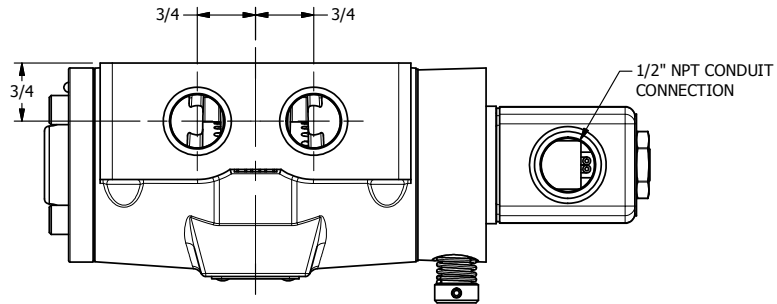

4

3

2

1

B

B

A

A

1/2" NPTF PORTS
5-PLACES

AAA
PRODUCTS
INTERNATIONAL

**AAA PRODUCTS
INTERNATIONAL**
7114 Harry Hines Blvd
Dallas, TX 75235

TITLE: 1/2" SIDE PORT, SNGL SOL, 2 POS,
SPRING RTRN, CLASSIC SOL,
LCKNG OVRD

DRAWING NO.:
DIM_SO40N

4

3

2

1

THE INFORMATION CONTAINED WITHIN THIS DOCUMENT IS PROPRIETARY TO AAA PRODUCTS AND MAY NOT BE DISCLOSED WITHOUT PRIOR WRITTEN CONSENT