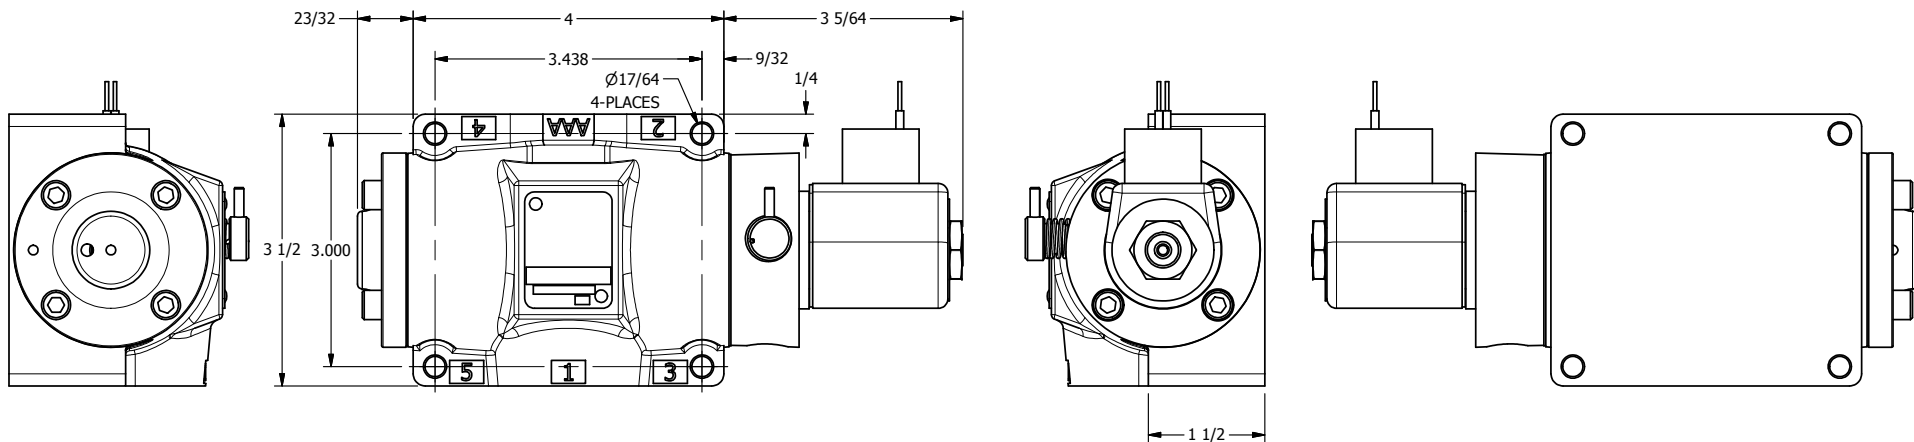

1/2" NPTF PORTS  
5-PLACES

**AAA**  
PRODUCTS  
INTERNATIONAL

**AAA PRODUCTS  
INTERNATIONAL**  
7114 Harry Hines Blvd  
Dallas, TX 75235

TITLE: 1/2" SIDE PORT, SNGL SOL, 2 POS,  
SPRING RTRN, CLASSIC SOL,  
LCKNG OVRD