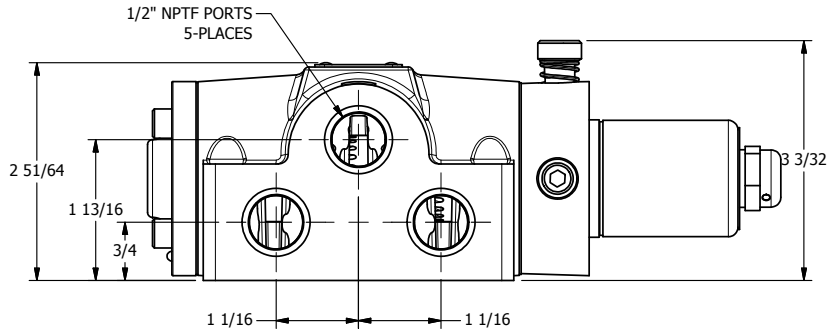

4 3 2 1

AAA
PRODUCTS
INTERNATIONAL

**AAA PRODUCTS
INTERNATIONAL**
7114 Harry Hines Blvd
Dallas, TX 75235

TITLE: 1/2" SIDE PORT, SNGL SOL, 2 POS,
SPRING RTRN, CLASSIC SOL,
LCKNG OVRD, DUST EXCLDR

DRAWING NO.:
DIM_S040L