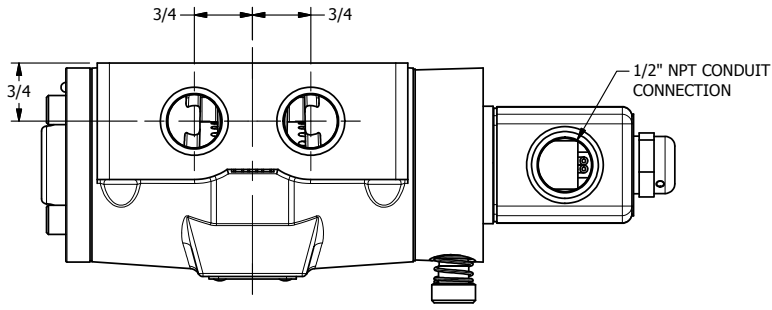

4 3 2 1

AAA
PRODUCTS
INTERNATIONAL

**AAA PRODUCTS
INTERNATIONAL**
7114 Harry Hines Blvd
Dallas, TX 75235

TITLE: 1/2" SIDE PORT, SNGL SOL, 2 POS,
SPRING RTRN, CLASSIC SOL,
LCKNG OVRD, DUST EXCLDR

DRAWING NO.:
DIM_S040L