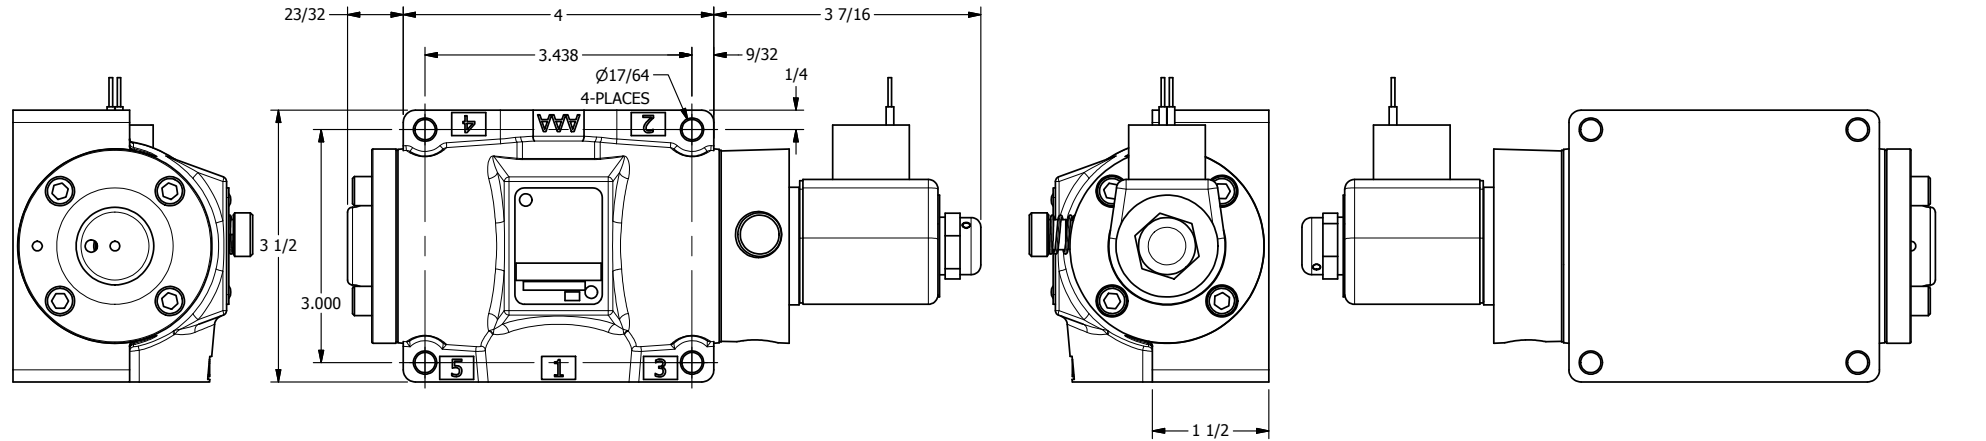

4 3 2 1

AAA
PRODUCTS
INTERNATIONAL

**AAA PRODUCTS
INTERNATIONAL**
7114 Harry Hines Blvd
Dallas, TX 75235

TITLE: 1/2" SIDE PORT, SNGL SOL, 2 POS,
SPRING RTRN, CLASSIC SOL,
LCKNG OVRD, DUST EXCLDR

DRAWING NO.:
DIM_S040L